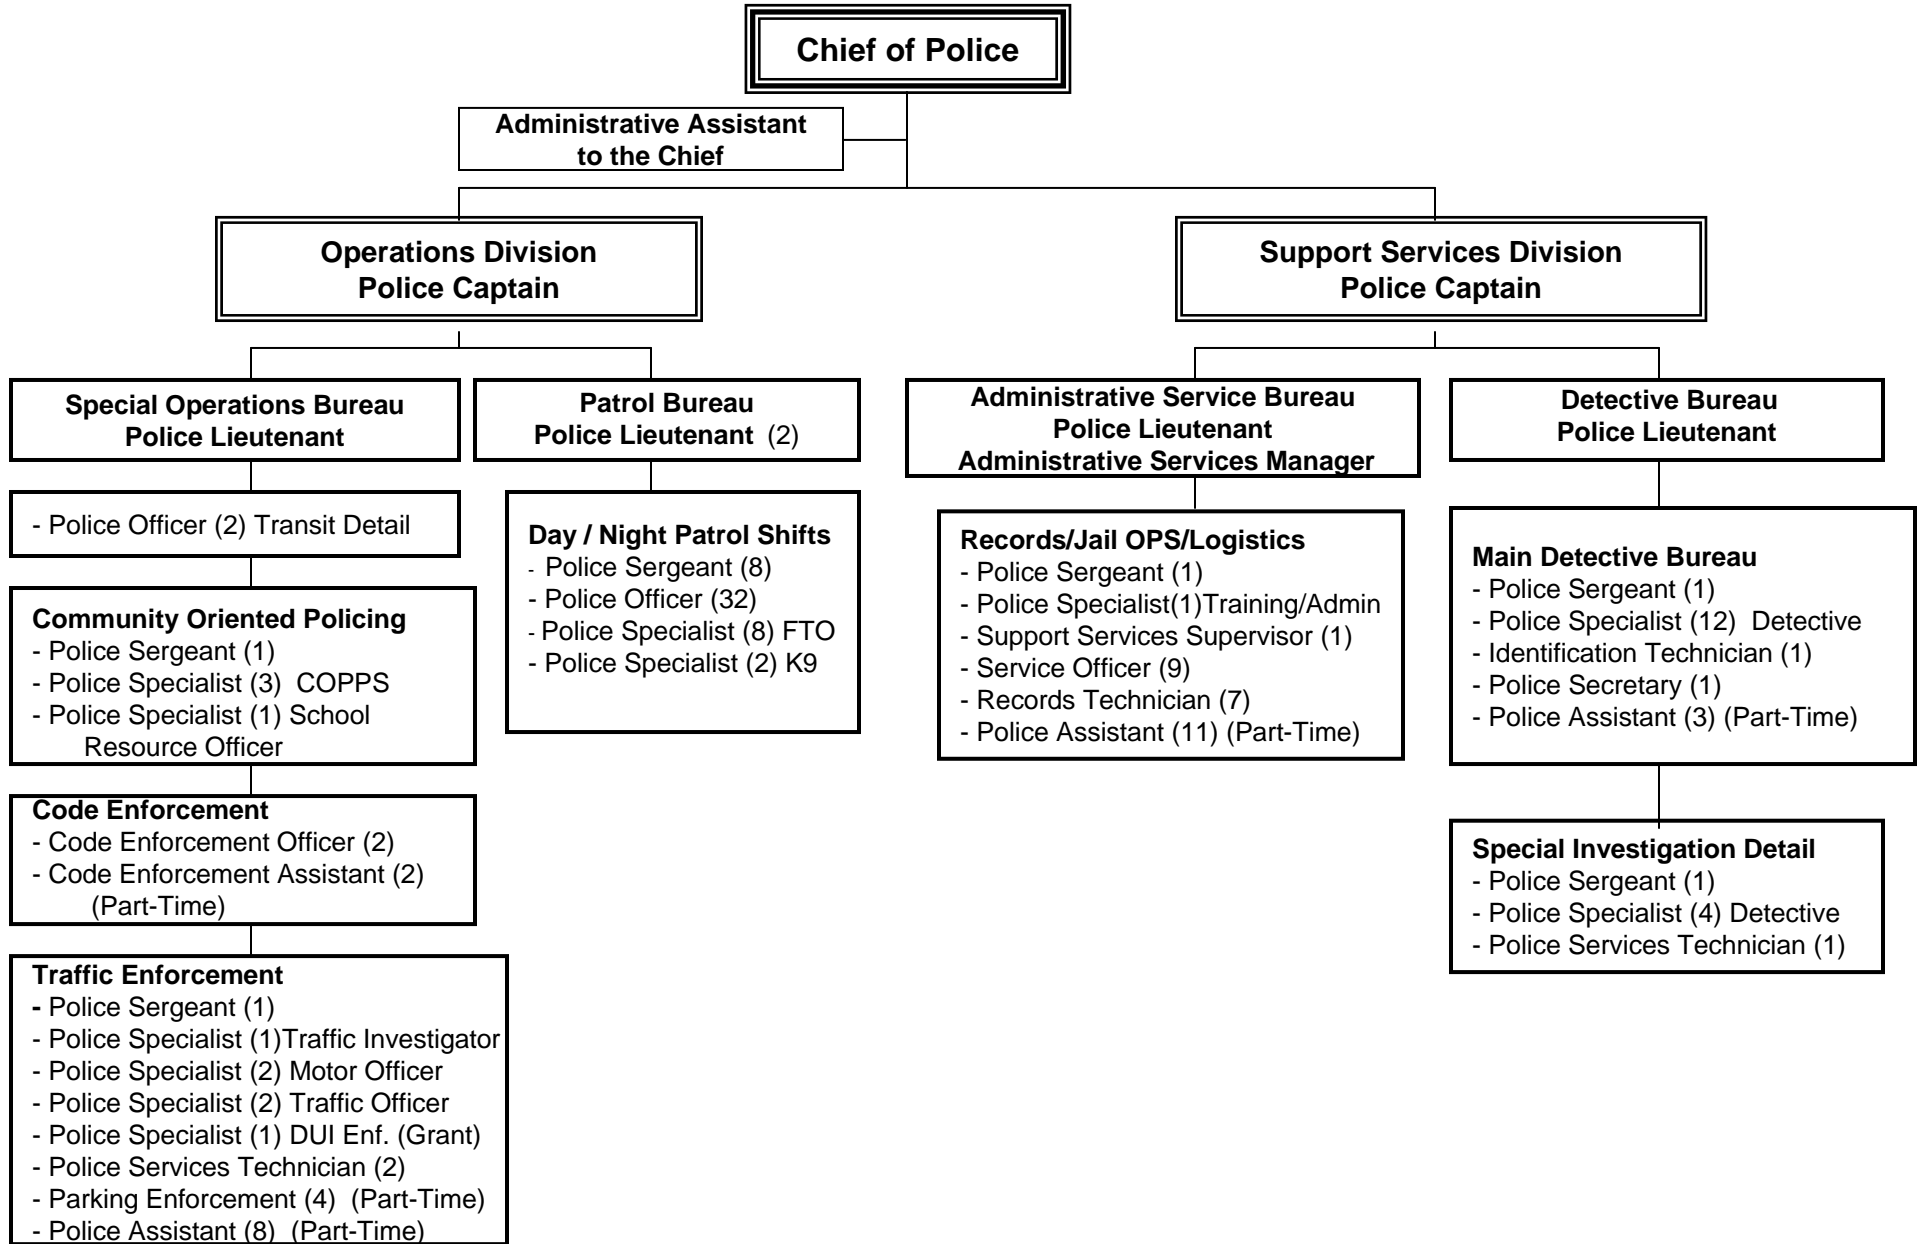

GARDENA POLICE DEPARTMENT ORGANIZATION CHART

Chief of Police

Administrative Assistant to the Chief

**Operations Division
Police Captain**

**Support Services Division
Police Captain**

**Special Operations Bureau
Police Lieutenant**

**Patrol Bureau
Police Lieutenant (2)**

**Administrative Service Bureau
Police Lieutenant
Administrative Services Manager**

**Detective Bureau
Police Lieutenant**

- Police Officer (2) Transit Detail

Community Oriented Policing
- Police Sergeant (1)
- Police Specialist (3) COPPS
- Police Specialist (1) School Resource Officer

Code Enforcement
- Code Enforcement Officer (2)
- Code Enforcement Assistant (2) (Part-Time)

Traffic Enforcement
- Police Sergeant (1)
- Police Specialist (1) Traffic Investigator
- Police Specialist (2) Motor Officer
- Police Specialist (2) Traffic Officer
- Police Specialist (1) DUI Enf. (Grant)
- Police Services Technician (2)
- Parking Enforcement (4) (Part-Time)
- Police Assistant (8) (Part-Time)

Day / Night Patrol Shifts
- Police Sergeant (8)
- Police Officer (32)
- Police Specialist (8) FTO
- Police Specialist (2) K9

Records/Jail OPS/Logistics
- Police Sergeant (1)
- Police Specialist(1) Training/Admin
- Support Services Supervisor (1)
- Service Officer (9)
- Records Technician (7)
- Police Assistant (11) (Part-Time)