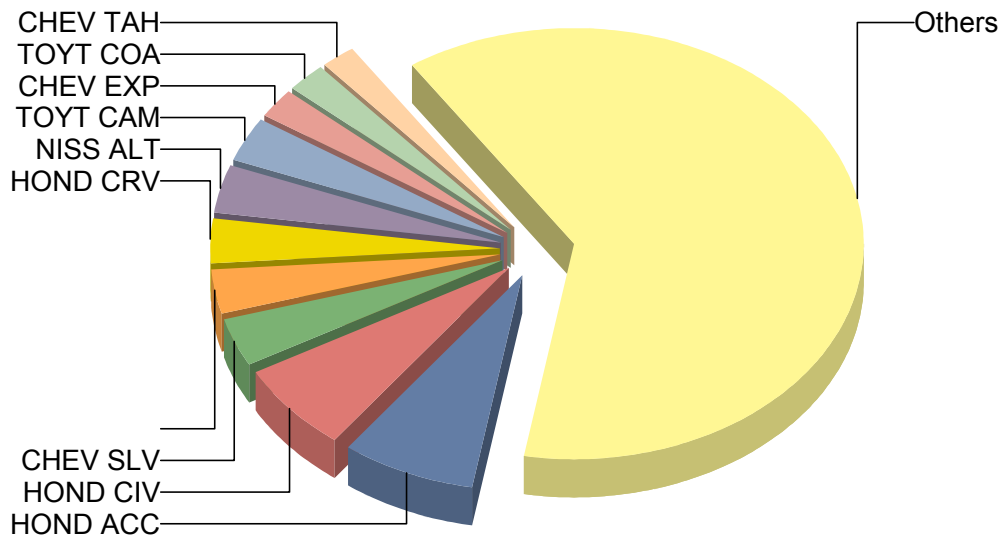

GARDENA POLICE DEPARTMENT

Top 10 Stolen Vehicles

As of: 5/18/2018

Last 12 Months

HOND ACC	27	7.5%
HOND CIV	24	6.7%
CHEV SLV	13	3.6%
	12	3.4%
HOND CRV	12	3.4%
NISS ALT	12	3.4%
TOYT CAM	12	3.4%
CHEV EXP	8	2.2%
TOYT COA	8	2.2%
CHEV TAH	7	2.0%
Others	223	62.3%
Total:	358	100.0%