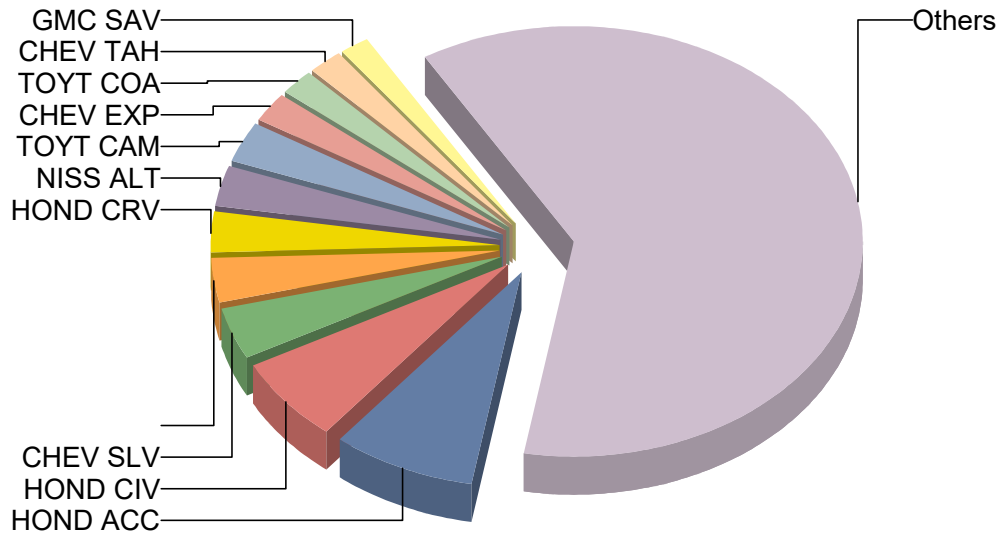

# GARDENA POLICE DEPARTMENT

## Top 10 Stolen Vehicles

As of: 7/6/2018

### Last 12 Months

HOND ACC	28	7.9%
HOND CIV	23	6.5%
CHEV SLV	14	4.0%
	11	3.1%
HOND CRV	11	3.1%
NISS ALT	11	3.1%
TOYT CAM	11	3.1%
CHEV EXP	8	2.3%
TOYT COA	7	2.0%
CHEV TAH	6	1.7%
GMC SAV	6	1.7%
Others	217	61.5%
Total:	353	100.0%