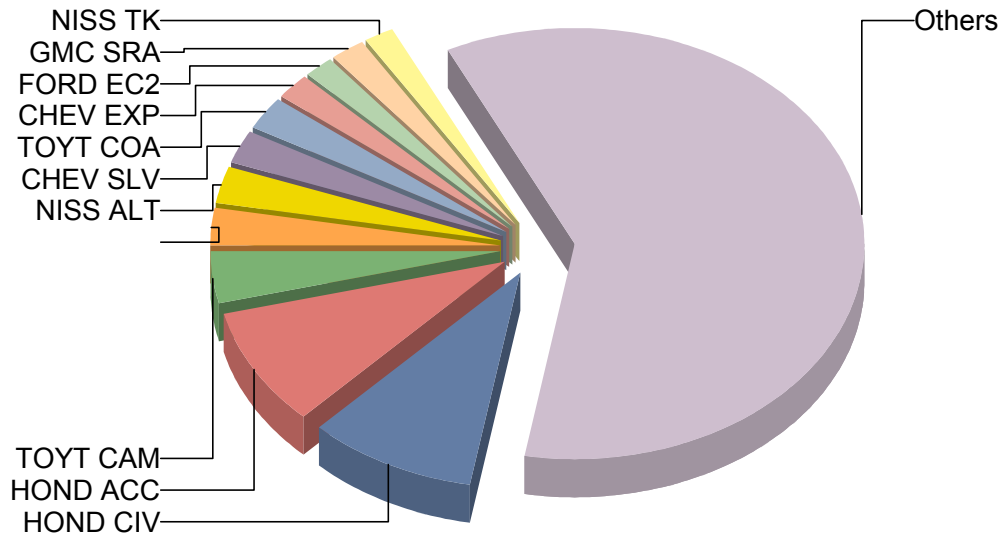

GARDENA POLICE DEPARTMENT

Top 10 Stolen Vehicles

As of: 12/8/2017

Last 12 Months

HOND CIV	37	9.5%
HOND ACC	34	8.7%
TOYT CAM	15	3.9%
	11	2.8%
NISS ALT	11	2.8%
CHEV SLV	10	2.6%
TOYT COA	10	2.6%
CHEV EXP	7	1.8%
FORD EC2	7	1.8%
GMC SRA	7	1.8%
NISS TK	7	1.8%
Others	233	59.9%
Total:	389	100.0%