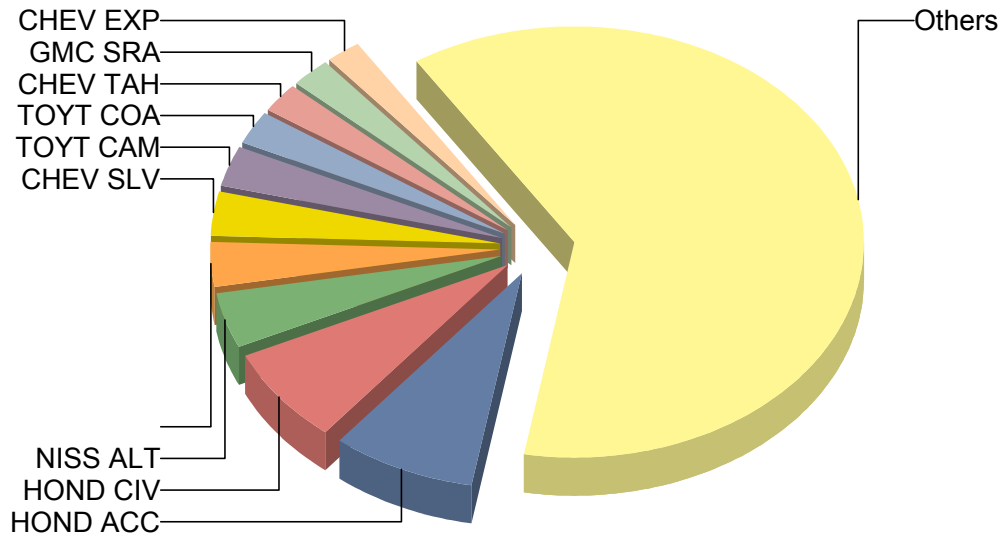

GARDENA POLICE DEPARTMENT

Top 10 Stolen Vehicles

As of: 3/16/2018

Last 12 Months

HOND ACC	29	8.1%
HOND CIV	26	7.2%
NISS ALT	15	4.2%
CHEV SLV	12	3.3%
TOYT CAM	11	3.1%
TOYT COA	9	2.5%
CHEV TAH	8	2.2%
GMC SRA	8	2.2%
CHEV EXP	7	1.9%
Others	222	61.8%
Total:	359	100.0%