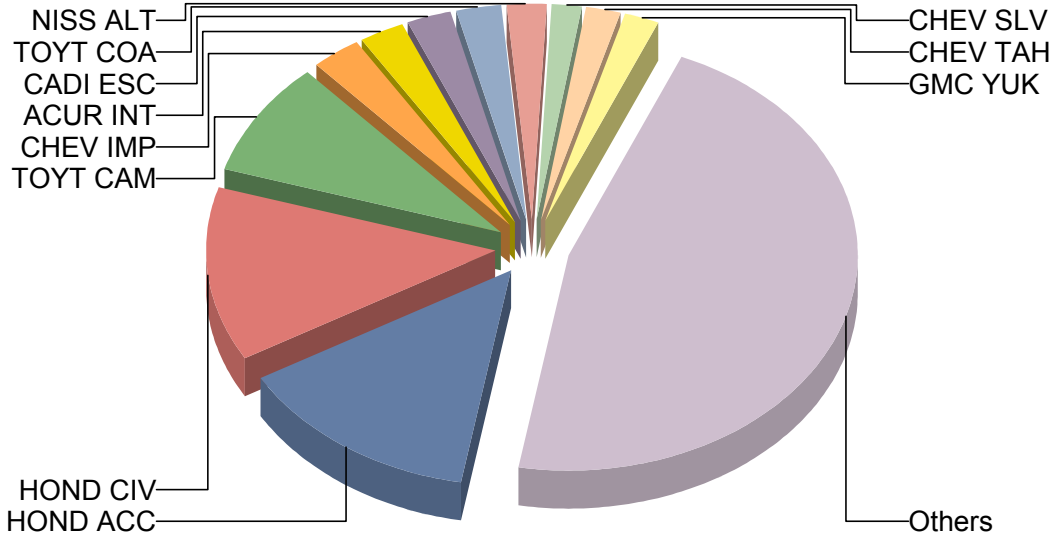

# GARDENA POLICE DEPARTMENT

## Top 10 Stolen Vehicles

As of: 7/23/2010

### Last 12 Months

HOND ACC	44	13.8%
HOND CIV	42	13.2%
TOYT CAM	27	8.5%
CHEV IMP	9	2.8%
ACUR INT	8	2.5%
CADI ESC	8	2.5%
TOYT COA	8	2.5%
NISS ALT	7	2.2%
CHEV SLV	6	1.9%
CHEV TAH	6	1.9%
GMC YUK	6	1.9%
Others	148	46.4%
Total:	319	100.0%