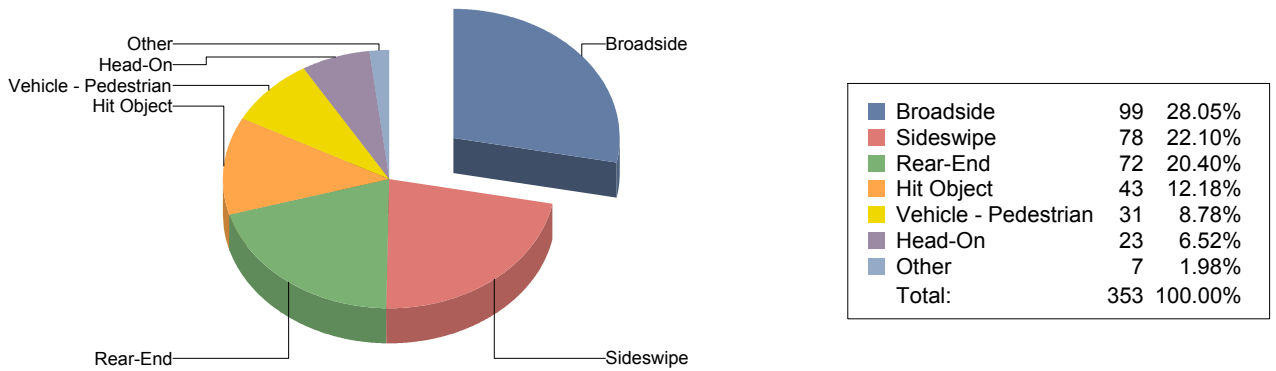

GARDENA POLICE DEPARTMENT

REPORTED TRAFFIC COLLISIONS

Nov-2010 through Nov-2011

*Display is through the last month of complete data to insure accuracy

Day of Week

24hr Time of Day

Collision Type

Primary Collision Factor