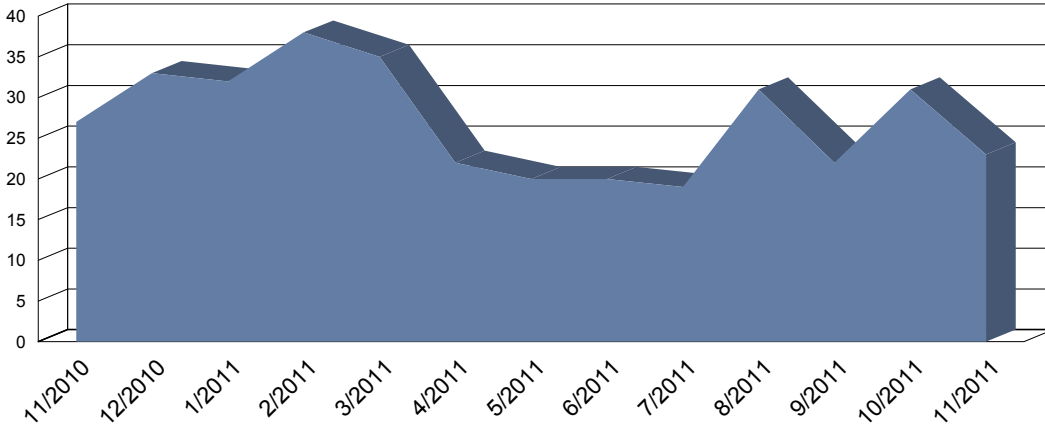

GARDENA POLICE DEPARTMENT

REPORTED TRAFFIC COLLISIONS

Nov-2010 through Nov-2011

*Display is through the last month of complete data to insure accuracy

Day of Week

24hr Time of Day

Collision Type

Primary Collision Factor

Fatal Collisions

11-2163	Sat, Apr 9, 11	141ST STREET / NORMANDIE AVENUE
11-5046	Sat, Aug 20, 11	ROSECRANS AVENUE / NORMANDIE AVENUE
11-5890	Sat, Oct 1, 11	ROSECRANS AVENUE / ARDATH AVENUE