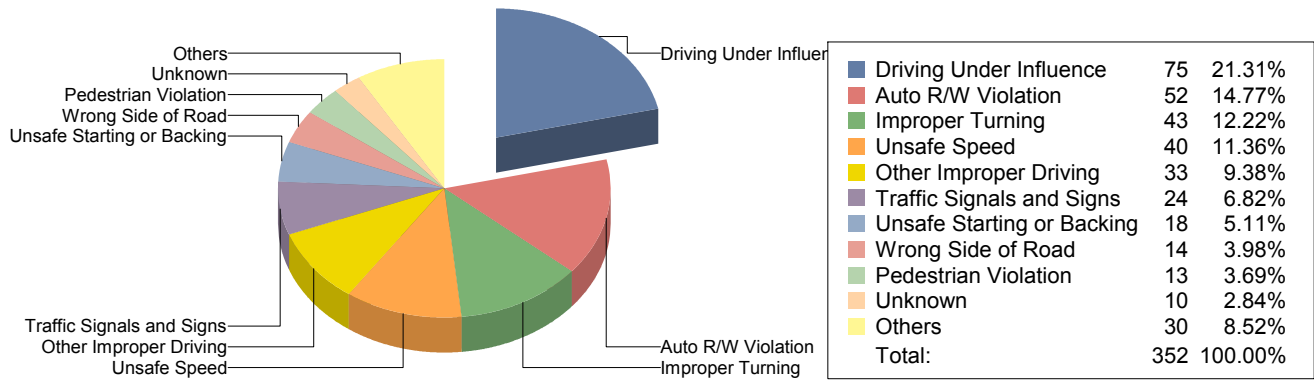

GARDENA POLICE DEPARTMENT

REPORTED TRAFFIC COLLISIONS

Nov-2010 through Nov-2011

*Display is through the last month of complete data to insure accuracy

Day of Week

24hr Time of Day

Collision Type

Primary Collision Factor