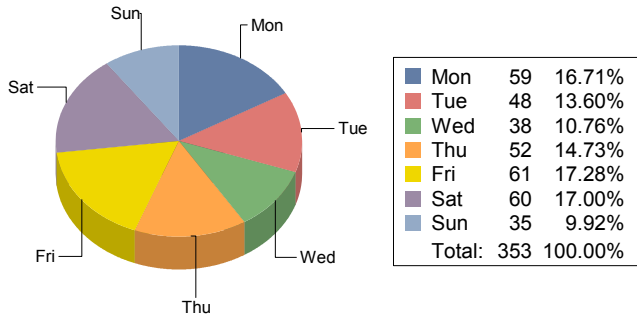

GARDENA POLICE DEPARTMENT

REPORTED TRAFFIC COLLISIONS

Nov-2010 through Nov-2011

*Display is through the last month of complete data to insure accuracy

Day of Week

24hr Time of Day

Collision Type

Primary Collision Factor