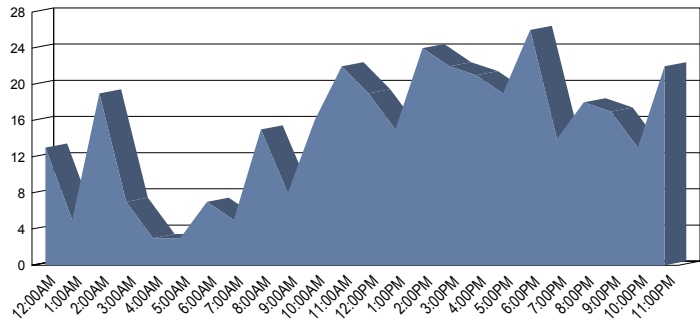

GARDENA POLICE DEPARTMENT

REPORTED TRAFFIC COLLISIONS

Nov-2010 through Nov-2011

*Display is through the last month of complete data to insure accuracy

Day of Week

24hr Time of Day

Collision Type

Primary Collision Factor

Fatal Collisions

11-2163	Sat, Apr 9, 11	141ST STREET / NORMANDIE AVENUE
11-5046	Sat, Aug 20, 11	ROSECRANS AVENUE / NORMANDIE AVENUE
11-5890	Sat, Oct 1, 11	ROSECRANS AVENUE / ARDATH AVENUE