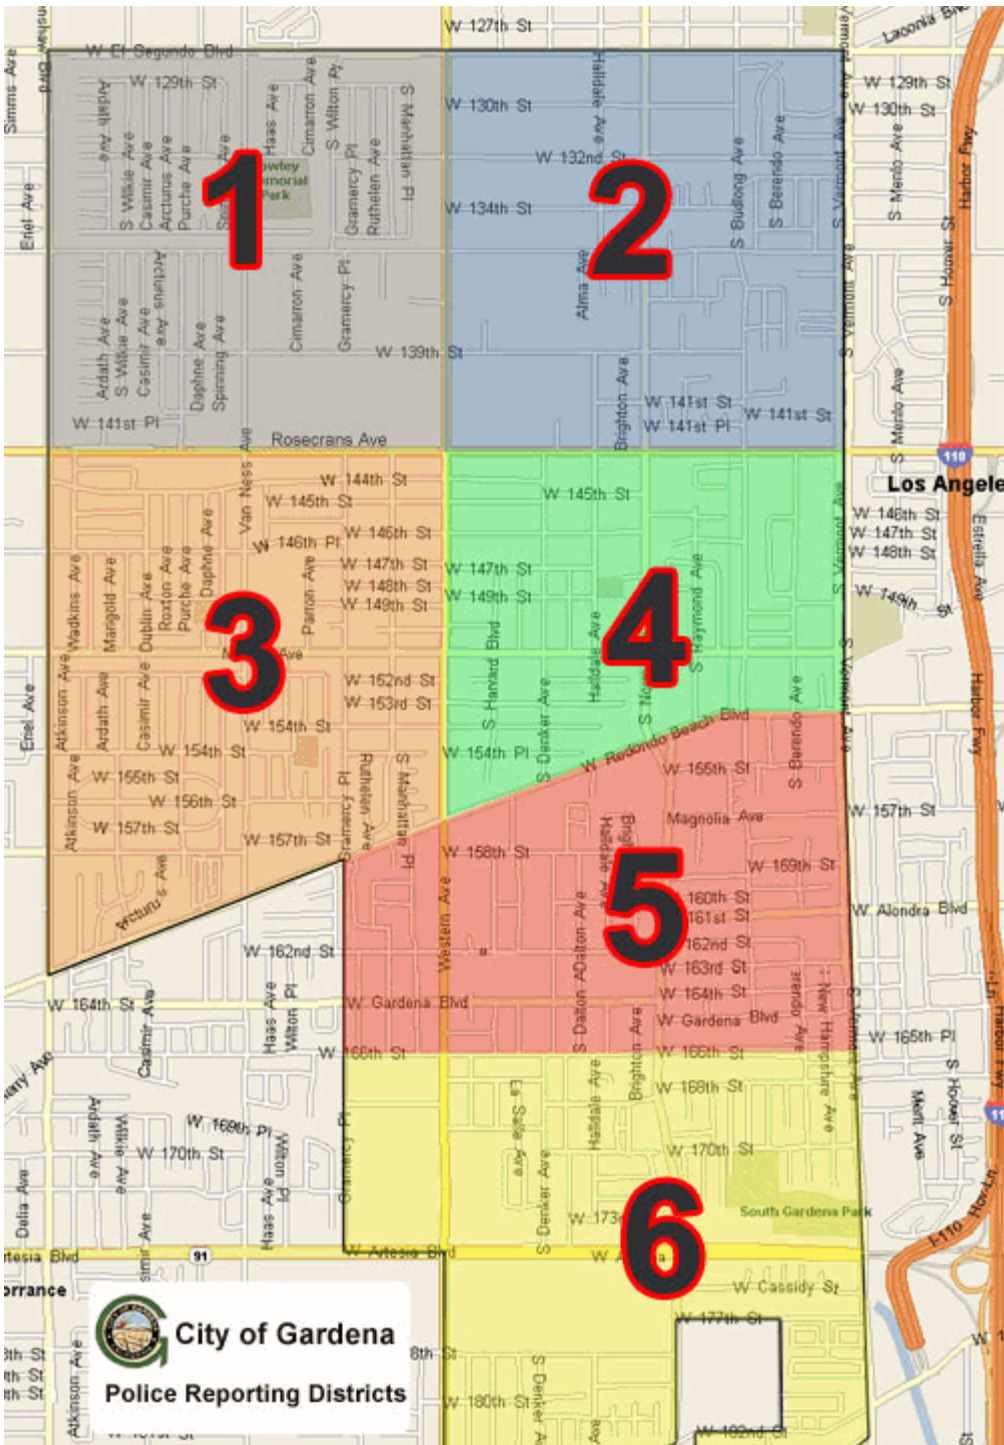

1	2	3	4	5	6	Total
08 Recovered Stolen Vehicle	8	6	2	0	1	7	24
10 Forgery and Counterfeiting	2	1	1	0	8	4	16
11 Fraud	3	0	1	0	4	0	8
12 Embezzlement	1	0	0	1	0	0	2
14 Vandalism	1	1	3	2	9	4	20
15 Weapon Possession	1	0	4	1	2	0	8
17 Sex Offenses - Other than Rape	2	1	2	0	2	1	8
18 Drug Violations	6	8	6	9	9	2	40
20 Offenses against Family and Children	4	2	8	7	4	7	32
21 Driving Under the Influence	9	10	5	7	6	2	39
22 Liquor Law Violation	0	0	0	1	1	0	2
23 Drunkenness	3	1	3	0	1	2	10
24 Disorderly Conduct	4	1	1	4	4	1	15
26 All Other Offenses	110	76	97	103	108	60	554
27 Suspicion Arrests	1	2	0	0	2	0	5
Unknown/other	1	0	1	0	1	0	3
Total	209	134	188	179	213	130	1,053

The Gardena Police Department assumes no liability for the accuracy of this data or accompanying map