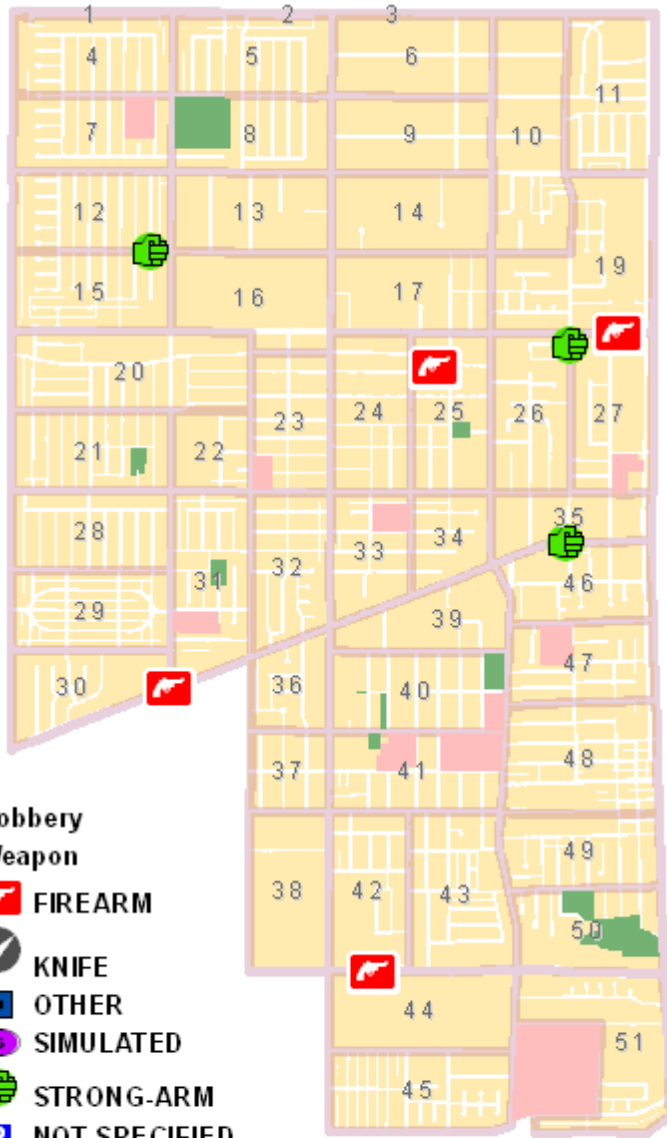

Gardena Police Department

Part-1 Crimes and Maps - 30 Day Period

Gardena Crime Accountability and Reduction Strategy

Thu January 5, 2012 through Sat February 4, 2012

Crime locations are listed as street block addresses or intersections. The crime data displayed may not be accurate or completely up to date, but efforts are made to keep the information accurate. The major Part-1 crime categories are listed and displayed on accompanying maps. These include robbery, burglary, auto theft, and various felony assaults. The Gardena Police Department has no responsibility for the accuracy of this data and accompanying map.

ROBBERY

<u>Date</u>	<u>Time</u>	<u>Crime</u>	<u>Location (block or Intersection)</u>
1/12/12	1551	Robbery	W 139TH ST/S SPINNING AV
1/13/12	1948	Robbery	1600 W ARTESIA BL
1/16/12	2003	Robbery	1500 W 145TH ST
1/19/12	1434	Robbery	1200-BLK W 144TH ST
1/22/12	2003	Robbery	2200 W REDONDO BEACH BL
1/23/12	0256	Robbery	1000 W ROSECRANS AV
1/29/12	1818	Robbery	1200 W REDONDO BEACH BL

ASSAULTS

<u>Date</u>	<u>Time</u>	<u>Crime</u>	<u>Location (block or Intersection)</u>
1/8/12	0407	Assault	13800 S NORMANDIE AV
1/8/12	1130	Assault	13600 S NORMANDIE AV
1/10/12	0319	Assault	1400 W ROSECRANS AV
1/10/12	1255	Assault	13300 S ST ANDREWS PL
1/13/12	2157	Assault	1800 W 148TH ST
1/21/12	2241	Assault	1259-1/2 W 130TH ST
1/26/12	0811	Assault	2700 W 141ST PL
1/28/12	0001	Assault	18000 S LA SALLE AV
1/29/12	0110	Assault	1400-BLK S NORMANDIE AV
1/29/12	2110	Assault	1000 W REDONDO BEACH BL