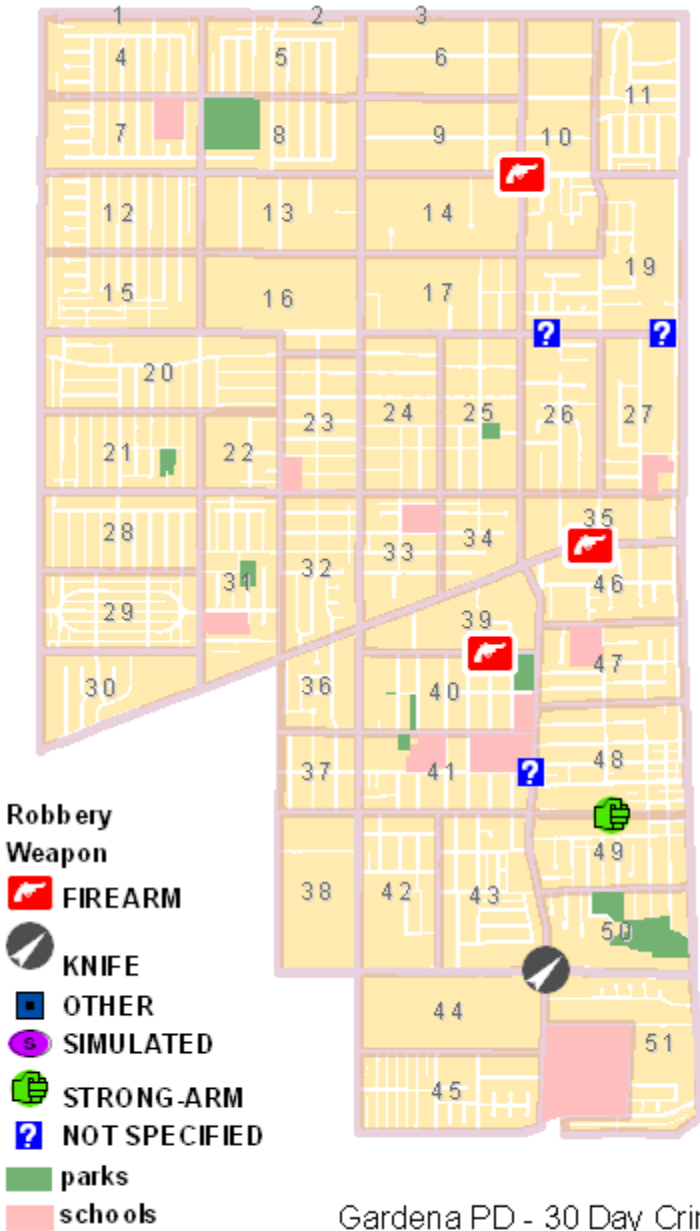

Gardena Police Department

Part-1 Crimes and Maps - 30 Day Period

Gardena Crime Accountability and Reduction Strategy

Tue June 29, 2010 through Thu July 29, 2010

Crime locations are listed as street block addresses or intersections. The crime data displayed may not be accurate or completely up to date, but efforts are made to keep the information accurate. The major Part-1 crime categories are listed and displayed on accompanying maps. These include robbery, burglary, auto theft, and various felony assaults. The Gardena Police Department has no responsibility for the accuracy of this data and accompanying map.

ROBBERY

Date	Time	Crime	Location (block or Intersection)
6/29/10	2041	Robbery	W 135TH ST/S NORMANDIE AV
7/2/10	0614	Robbery	1200 W 166TH ST
7/9/10	2156	Robbery	1500-BLK W 158TH ST
7/18/10	2326	Robbery	1200 W REDONDO BEACH BL
7/20/10	1103	Robbery	1300 W ARTESIA BL
7/20/10	2205	Robbery	1200 W REDONDO BEACH BL
7/24/10	0039	Robbery	1300 W ROSECRANS AV
7/25/10	1037	Robbery	1000 W ROSECRANS AV
7/28/10	1145	Robbery	W GARDENA BL/S NORMANDIE A

ASSAULTS

Date	Time	Crime	Location (block or Intersection)
6/29/10	0909	Assault	1600 W 134TH ST
6/29/10	1913	Assault	15800 S DALTON AV
6/29/10	0144	Assault	1000-BLK W GARDENA BL
7/1/10	2150	Assault	1200 W 164TH ST
7/8/10	0307	Assault	1200 W ROSECRANS AV
7/8/10	0407	Assault	15800 S WESTERN AV
7/8/10	2110	Assault	2800 W ROSECRANS AV
7/11/10	0337	Assault	1200 W 182ND ST
7/12/10	1003	Assault	1500 W 134TH ST
7/17/10	1608	Assault	2900-BLK W 141ST PL
7/18/10	1235	Assault	14100 S PURCHE AV
7/18/10	1607	Assault	15900 S LA SALLE AV
7/22/10	0214	Assault	14600 S GRAMERCY PL
7/24/10	1456	Assault	16900 S WESTERN AV
7/25/10	1902	Assault	W 135TH ST/S BUDLONG AV
7/26/10	0755	Assault	1200 W ROSECRANS AV
7/27/10	0943	Assault	1000 W REDONDO BEACH BL
7/28/10	2352	Assault	1700 W 144TH ST