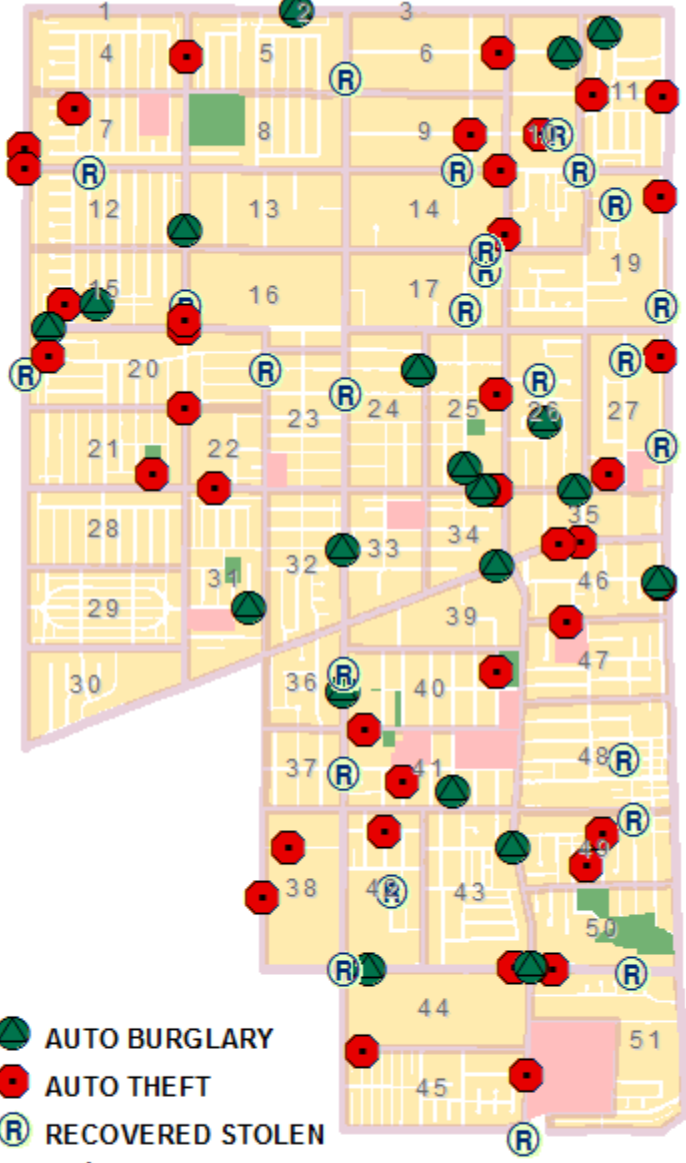

VEHICLE CRIMES -Vehicle Theft (GTA) and Vehicle Burglary

- AUTO BURGLARY
- AUTO THEFT
- R RECOVERED STOLEN
- parks
- schools

Gardena PD - 30 Day Crime
Date: 8/22/2017 Time: 5:14:15 AM

Date	Time	Crime	Location (block or Intersection)
7/23/17	0716	Vehicle Theft	1400 W 146TH ST
7/24/17	1951	Vehicle Theft	2100 W MARINE AV
7/24/17	0641	Vehicle Theft	1400 W MARINE AV
7/25/17	1412	Vehicle Theft	W 179TH ST/S NORMANDIE AV
7/27/17	0732	Vehicle Theft	1300 W 134TH ST
7/27/17	1525	Vehicle Theft	W 132ND ST/S VERMONT AV
7/28/17	1044	Vehicle Theft	1900 W 169TH ST
7/28/17	1711	Vehicle Theft	13800 S NORMANDIE AV
7/30/17	1536	Vehicle Theft	W ROSECRANS AV/S VAN NESS
8/2/17	0858	Vehicle Theft	1700-BLK W 168TH ST
8/2/17	2249	Vehicle Theft	13400 S CRENSHAW BL
8/3/17	0759	Vehicle Theft	14200 S VAN NESS AV
8/4/17	0828	Vehicle Theft	1200 W 168TH ST
8/4/17	0845	Vehicle Theft	15500 S VERMONT AV
8/5/17	0605	Vehicle Theft	15900 S BRIGHTON AV
8/5/17	0707	Vehicle Theft	16500 S LA SALLE AV
8/5/17	1218	Vehicle Theft	W 146TH PL/S VAN NESS AV
8/5/17	1942	Vehicle Theft	1300 W 145TH PL
8/5/17	2015	Vehicle Theft	13100 S WESTERN AV
8/5/17	1925	Vehicle Theft	2900 W 141ST PL
8/6/17	0802	Vehicle Theft	1100 W 132ND ST
8/6/17	0921	Vehicle Theft	16400 S WESTERN AV
8/6/17	1522	Vehicle Theft	1400 W 135TH ST
8/8/17	1048	Vehicle Theft	14401-BLK S VERMONT AV
8/8/17	1710	Vehicle Theft	1300 W ARTESIA BL
8/9/17	0701	Vehicle Theft	1100-BLK W ARTESIA BL
8/9/17	1350	Vehicle Theft	1200 W REDONDO BEACH BL
8/10/17	1214	Vehicle Theft	14500 S BERENDO AV
8/11/17	0639	Vehicle Theft	13600 S VERMONT AV
8/11/17	1455	Vehicle Theft	2900 W 132ND PL
8/12/17	1421	Vehicle Theft	17100 S GRAMERCY PL
8/14/17	1848	Vehicle Theft	1400 W 130TH ST
8/14/17	2322	Vehicle Theft	1400 W ARTESIA BL
8/16/17	2228	Vehicle Theft	2900-BLK W 144TH ST
8/17/17	1049	Vehicle Theft	13000 S VAN NESS AV
8/17/17	2312	Vehicle Theft	15900 S WESTERN AV
8/18/17	0812	Vehicle Theft	W 134TH ST/S HALLDALE AV
8/18/17	1201	Vehicle Theft	1700 W 162ND ST
8/19/17	0717	Vehicle Theft	15000 NADER PL
8/19/17	0932	Vehicle Theft	17800 S HOBART BL
8/19/17	1022	Vehicle Theft	16900 S RAYMOND AV
8/19/17	2018	Vehicle Theft	1200 W REDONDO BEACH BL
8/20/17	1858	Vehicle Theft	14100 S VERMONT AV
8/21/17	1553	Vehicle Theft	1200 W MAGNOLIA AV
8/21/17	0900	Vehicle Theft	13500 S CRENSHAW BL
8/21/17	1433	Vehicle Theft	1100 W 150TH ST

7/23/17	0848	Burglary - Auto	1700 W ARTESIA BL
7/28/17	0955	Burglary - Auto	1600 W 145TH ST
7/28/17	0957	Burglary - Auto	1600 W 145TH ST
7/31/17	0702	Burglary - Auto	2900 W 141ST PL
7/31/17	0702	Burglary - Auto	2900 W 141ST PL
7/31/17	0745	Burglary - Auto	15500 S WILTON PL
8/1/17	1833	Burglary - Auto	15400 S WESTERN AV
8/2/17	0909	Burglary - Auto	16500 S DALTON AV
8/3/17	0838	Burglary - Auto	1400 W MARINE AV
8/3/17	0723	Burglary - Auto	1200 W 130TH ST
8/5/17	0802	Burglary - Auto	16000 S WESTERN AV
8/11/17	1140	Burglary - Auto	1400 W 169TH ST
8/12/17	0647	Burglary - Auto	15500 S VERMONT AV
8/14/17	1039	Burglary - Auto	13800 S VAN NESS AV
8/14/17	1655	Burglary - Auto	15000 S HALLDALE AV
8/14/17	1751	Burglary - Auto	W ROSECRANS AV/S WADKINS