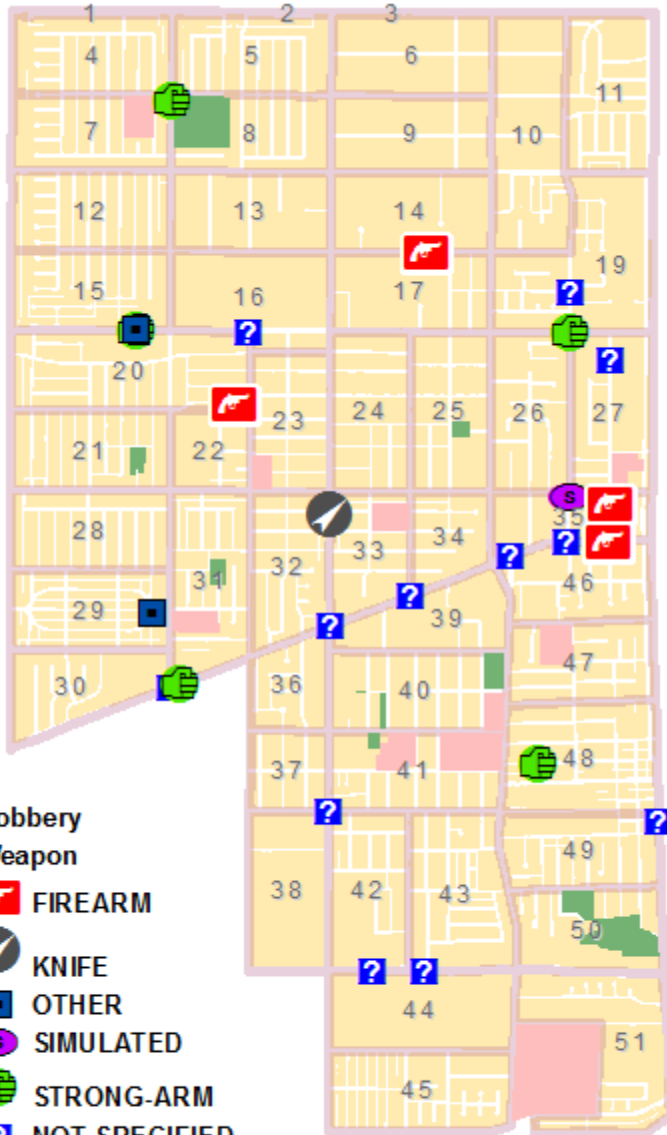

## Part-1 Crimes and Maps - 30 Day Period

Gardena Crime Accountability and Reduction Strategy

Sun July 23, 2017

through

Tue August 22, 2017

Crime locations are listed as street block addresses or intersections. The crime data displayed may not be accurate or completely up to date, but efforts are made to keep the information accurate. The major Part-1 crime categories are listed and displayed on accompanying maps. These include robbery, burglary, auto theft, and various felony assaults. The Gardena Police Department has no responsibility for the accuracy of this data and accompanying map.

### ROBBERY

Date	Time	Crime	Location (block or Intersection)
7/23/17	1327	Robbery	14100 S BUDLONG AV
7/23/17	1318	Robbery	2000 W ROSECRANS AV SPC 35
7/26/17	1403	Robbery	14400 S BERENDO AV
7/26/17	2346	Robbery	1100 BLK MARINE AVE
7/27/17	0037	Robbery	15200 S BERENDO AV
7/27/17	0750	Robbery	S BERENDO AV/W REDONDO BL
7/27/17	1133	Robbery	1600 W REDONDO BEACH BL
7/28/17	1539	Robbery	1300 W REDONDO BEACH BL
7/31/17	1840	Robbery	15700 S SPINNING AV
8/1/17	1414	Robbery	16700 S VERMONT AV
8/2/17	1057	Robbery	2200 W REDONDO BEACH BL
8/3/17	1520	Robbery	S BUDLONG AV/W ROSECRANS
8/4/17	1353	Robbery	2100 W REDONDO BEACH BL
8/4/17	1713	Robbery	1300 W 164TH ST
8/5/17	1235	Robbery	16600 S WESTERN AV
8/9/17	0711	Robbery	15700 S WESTERN AV
8/9/17	1655	Robbery	1500 W ARTESIA BL
8/10/17	1322	Robbery	1600 W 139TH ST
8/11/17	0119	Robbery	1200 W REDONDO BEACH BL
8/11/17	1653	Robbery	2400 W ROSECRANS AV
8/12/17	0040	Robbery	15200 S WESTERN AV
8/14/17	1939	Robbery	13200 S VAN NESS AV
8/15/17	1030	Robbery	2400 W ROSECRANS AV
8/16/17	0826	Robbery	2000 W 146TH PL
8/18/17	1153	Robbery	1600 W ARTESIA BL