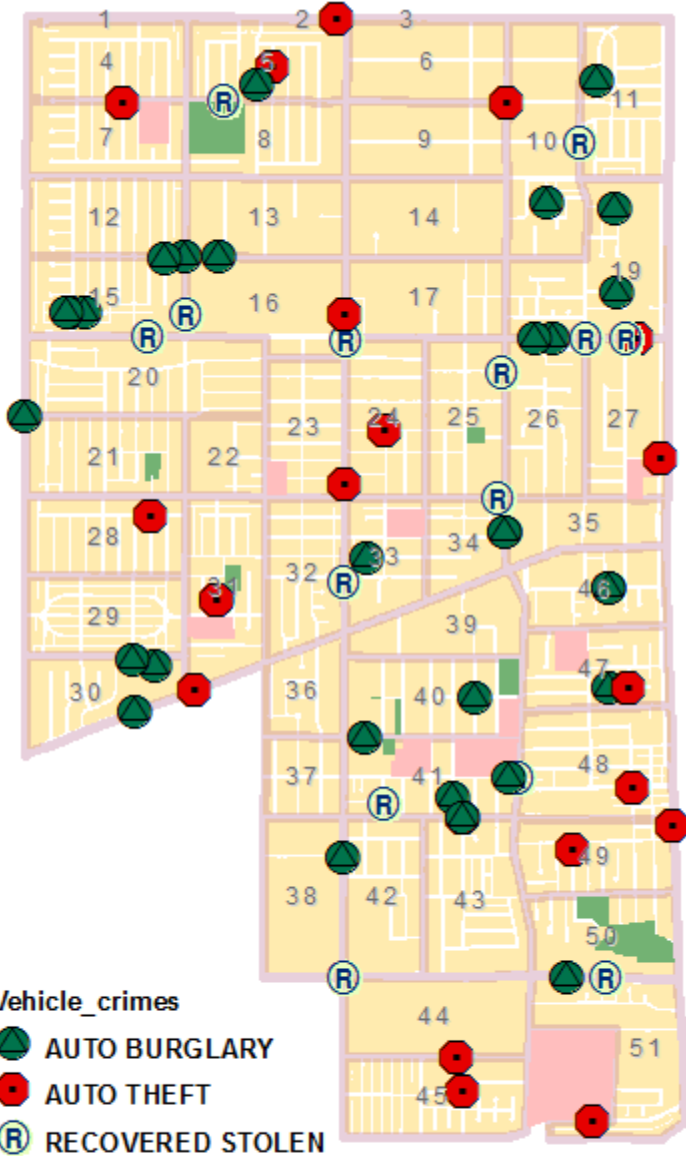

VEHICLE CRIMES -Vehicle Theft (GTA) and Vehicle Burglary

1. **Vehicle_crimes**
2. AUTO BURGLARY
   - AUTO THEFT
   - R RECOVERED STOLEN
   - parks
   - schools

Gardena PD - 30 Day Crime
Date: 5/21/2018 Time: 5:14:15 AM

<u>Date</u>	<u>Time</u>	<u>Crime</u>	<u>Location (block or Intersection)</u>
4/21/18	0939	Vehicle Theft	2400 W 152ND ST
4/22/18	0422	Vehicle Theft	W ROSECRANS AV/S BUDLONG
4/23/18	1423	Vehicle Theft	1000 W ROSECRANS AV
4/25/18	0701	Vehicle Theft	13000 S GRAMERCY PL
4/25/18	1529	Vehicle Theft	2100 W REDONDO BEACH BL
4/27/18	1602	Vehicle Theft	S BERENDO AV/W ROSECRANS
4/28/18	0558	Vehicle Theft	1800 W EL SEGUNDO BL
5/1/18	1632	Vehicle Theft	1000-BLK W 149TH ST
5/1/18	1914	Vehicle Theft	1500 W 178TH ST
5/2/18	0941	Vehicle Theft	14100 S WESTERN AV
5/2/18	2034	Vehicle Theft	S BERENDO AV/W GARDENA BL
5/3/18	0207	Vehicle Theft	800 BLK W EL SEGUNDO BL
5/3/18	1421	Vehicle Theft	1500 W 166TH ST
5/5/18	1142	Vehicle Theft	1700 W 147TH ST
5/5/18	2113	Vehicle Theft	15500 S CIMARRON AV
5/5/18	2228	Vehicle Theft	W 132ND ST/S DALESIDE AV
5/8/18	1743	Vehicle Theft	1400 W 145TH ST
5/8/18	1710	Vehicle Theft	1200 W 182ND ST
5/9/18	1949	Vehicle Theft	16700 S VERMONT AV
5/10/18	1258	Vehicle Theft	15000 S WESTERN AV
5/12/18	0928	Vehicle Theft	16800 S RAYMOND PL
5/15/18	1822	Vehicle Theft	2400 W ROSECRANS AV
5/16/18	0613	Vehicle Theft	17900 S EVELYN AV
5/17/18	0835	Vehicle Theft	13200 S ARCTURUS AV
5/19/18	0608	Vehicle Theft	W ARTESIA BL/S WESTERN AV
4/23/18	0944	Burglary - Auto	1500 W 160TH ST
4/24/18	1346	Burglary - Auto	1100 W 160TH ST
4/24/18	1823	Burglary - Auto	15800 APOLLO PL
4/25/18	1356	Burglary - Auto	15500 S CIMARRON AV
4/25/18	1522	Burglary - Auto	1100 W 155TH ST
4/27/18	2312	Burglary - Auto	1200 W ROSECRANS AV
4/28/18	1139	Burglary - Auto	1700 W 162ND ST
4/29/18	0732	Burglary - Auto	15800 CREST LN
4/30/18	0233	Burglary - Auto	2100 W 139TH ST
4/30/18	0443	Burglary - Auto	2500 W REDONDO BEACH BL
4/30/18	0607	Burglary - Auto	13900 S VAN NESS AV
4/30/18	0956	Burglary - Auto	1800 BLK W 169TH ST
5/1/18	0755	Burglary - Auto	14700 S CRENSHAW BL
5/2/18	0811	Burglary - Auto	2900 W 141ST PL
5/2/18	2239	Burglary - Auto	13100 S WILTON PL
5/3/18	1934	Burglary - Auto	1700 W 154TH ST
5/4/18	1652	Burglary - Auto	1100 W 155TH ST
5/8/18	1207	Burglary - Auto	13900 S SPINNING AV
5/9/18	0629	Burglary - Auto	16500 S DALTON AV
5/9/18	0828	Burglary - Auto	13100 S CATALINA AV
5/9/18	2058	Burglary - Auto	1200 W ARTESIA BL
5/10/18	0713	Burglary - Auto	16600 S HALLDALE AV
5/11/18	1948	Burglary - Auto	1300 W ROSECRANS AV
5/12/18	1615	Burglary - Auto	15300 S NORMANDIE AV
5/15/18	0116	Burglary - Auto	15300 S NORMANDIE AV
5/16/18	0924	Burglary - Auto	13600 S RAYMOND AV
5/19/18	1008	Burglary - Auto	1400 W GARDENA BL
5/20/18	0444	Burglary - Auto	2800 W 141ST PL
5/20/18	0709	Burglary - Auto	1100 W 140TH PL
5/20/18	1040	Burglary - Auto	2900 W 141ST PL
5/20/18	1231	Burglary - Auto	1100 W TETON ST