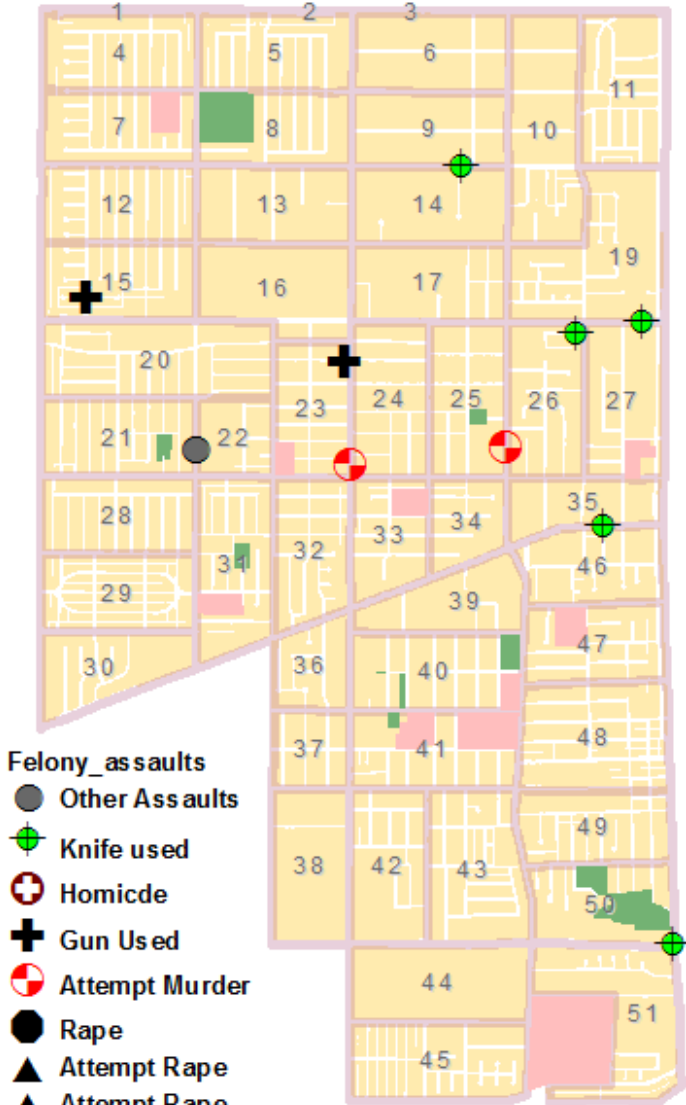

ASSAULTS

- **Felony_ assaults**
- Other Assaults
- ⊕ Knife used
- ⊕ Homicide
- ⊕ Gun Used
- ⊕ Attempt Murder
- Rape
- ▲ Attempt Rape
- ▲ Attempt Rape
- parks
- schools

Gardena PD - 30 Day Crime
Date: 12/14/2017 Time: 5:23:16 AM

Date	Time	Crime	Location (block or Intersection)
11/14/17	0044	Assault	1000 W ROSECRANS AV
11/14/17	1219	Assault	1000 W MAGNOLIA AV
11/17/17	0258	Assault	15000 S WESTERN AV
11/21/17	2125	Assault	1100 W REDONDO BEACH BL
11/23/17	0831	Assault	14600 S BERENDO AV
11/23/17	2234	Assault	14700 S NORMANDIE AV
11/25/17	1100	Assault	14900 S RAYMOND AV
11/28/17	1022	Assault	14800 S DAPHNE AV
11/30/17	0719	Assault	1800 W 145TH ST
11/30/17	2127	Assault	13900 S VAN NESS AV
12/1/17	0232	Assault	15000 S NORMANDIE AV
12/1/17	1127	Assault	1200 W 144TH ST
12/3/17	1456	Assault	13800 S NORMANDIE AV
12/5/17	1846	Assault	1100 1/2 W 165TH PL
12/5/17	1704	Assault	1500 W 135TH ST
12/9/17	0115	Assault	2900 W 141ST PL
12/9/17	1643	Assault	1700 W 144TH ST
12/12/17	1429	Assault	1000 W ARTESIA BL