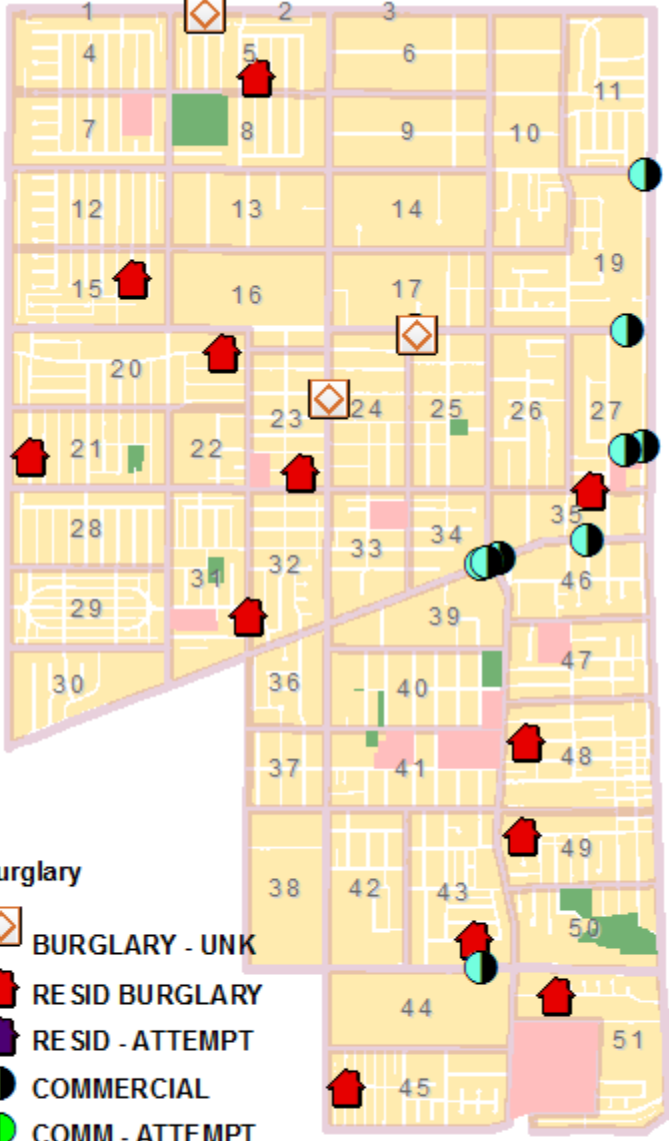

BURGLARY - Residential, Commercial

Burglary

- BURGLARY - UNK
- RE SID BURGLARY
- RE SID - ATTEMPT
- COMMERCIAL
- COMM - ATTEMPT
- parks
- schools

Gardena PD - 30 Day Crime
Date: 3/18/2018 Time: 5:18:25 AM

Date	Time	Crime	Location (block or Intersection)
2/18/18	1424	Burglary-Res	1400 W 173RD ST
2/18/18	1913	Burglary-Res	2000 W 144TH ST
2/19/18	2117	Burglary-Res	16800 S MAYFLOWER CI
2/20/18	1415	Burglary-Res	13100 S GRAMERCY PL
2/21/18	2203	Burglary-Res	18100 S HOBART BL
2/23/18	0842	Burglary-Res	1100 W MARINE AV
2/25/18	1435	Burglary-Res	1300 W CASSIDY ST
3/4/18	0414	Burglary-Res	14900 S WADKINS AV
3/4/18	0943	Burglary-Res	15600 S GRAMERCY PL
3/13/18	2228	Burglary-Res	1300 W 163RD ST
3/14/18	1258	Burglary-Res	1800 W 150TH ST
3/14/18	1506	Burglary-Res	14000 S DAPHNE AV
2/16/18	0214	Burglary-Com	1400 W REDONDO BEACH BL
2/17/18	0904	Burglary-Com	1100 W REDONDO BEACH BL
2/24/18	0714	Burglary-Com	14800 S VERMONT AV
2/25/18	1610	Burglary-Com	1300 W REDONDO BEACH BL
3/3/18	1957	Burglary-Com	1500 W ROSECRANS AV
3/5/18	1255	Burglary-Com	1400 W ARTESIA BL
3/9/18	1404	Burglary-Com	1000 W 149TH ST
3/12/18	0820	Burglary-Com	13500 S VERMONT AV
3/13/18	1023	Burglary-Com	1000 W ROSECRANS AV
3/14/18	0610	Burglary-Com	1400 W REDONDO BEACH BL