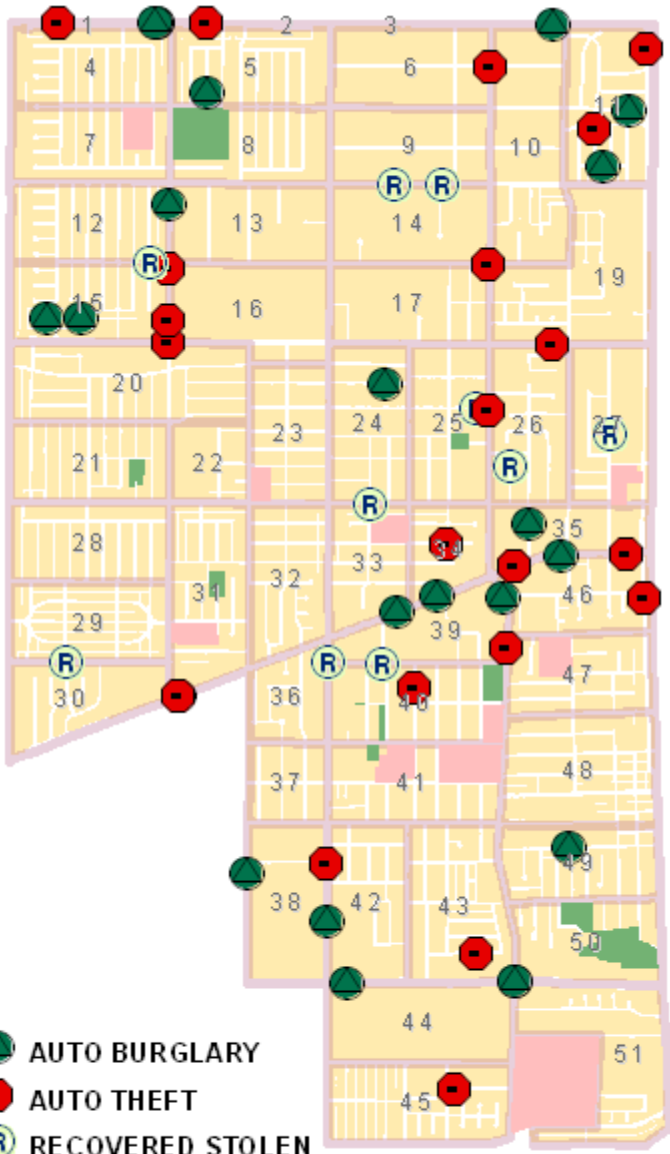

VEHICLE CRIMES -Vehicle Theft (GTA) and Vehicle Burglary

Gardena PD - 30 Day Crime

Date	Time	Crime	Location (block or Intersection)
6/29/10	0840	Vehicle Theft	1400 W 173RD ST
6/29/10	0935	Vehicle Theft	14700 S BERENDO AV
7/4/10	0858	Vehicle Theft	1400 W 179TH ST
7/4/10	1551	Vehicle Theft	1700-BLK W 169TH ST
7/6/10	0612	Vehicle Theft	13300 S BERENDO AV
7/6/10	1544	Vehicle Theft	1300 W REDONDO BEACH BL
7/6/10	1742	Vehicle Theft	15500 S VERMONT AV
7/8/10	1315	Vehicle Theft	2100 W REDONDO BEACH BL
7/8/10	1401	Vehicle Theft	1400 W 139TH ST
7/8/10	2253	Vehicle Theft	15700 S NORMANDIE AV
7/12/10	2159	Vehicle Theft	1000 W REDONDO BEACH BL
7/12/10	1731	Vehicle Theft	1400-BLK W 130TH ST
7/13/10	0907	Vehicle Theft	12900 S VERMONT AV
7/15/10	1510	Vehicle Theft	13900 S VAN NESS AV
7/16/10	1349	Vehicle Theft	W ROSECRANS AV/S VAN NESS
7/18/10	1006	Vehicle Theft	W 139TH ST/S SPINNING AV
7/18/10	1237	Vehicle Theft	2800 W EL SEGUNDO BL
7/18/10	1811	Vehicle Theft	14600 S NORMANDIE AV
7/22/10	1418	Vehicle Theft	15900 S DENKER AV
7/24/10	1401	Vehicle Theft	15100-BLK S HARVARD BL
7/26/10	0918	Vehicle Theft	2100 W EL SEGUNDO BL
7/28/10	1243	Vehicle Theft	1300 W REDONDO BEACH BL
6/30/10	0115	Burglary - Auto	2700 W 141ST PL
7/1/10	0330	Burglary - Auto	1000 W 132ND ST
7/1/10	0820	Burglary - Auto	2900 W 141ST PL
7/1/10	1853	Burglary - Auto	17100 S WESTERN AV
7/4/10	1859	Burglary - Auto	1700-BLK W 145TH ST
7/5/10	2210	Burglary - Auto	2100 W REDONDO BEACH BL
7/6/10	0716	Burglary - Auto	2300 W EL SEGUNDO BL
7/6/10	1258	Burglary - Auto	1200 W EL SEGUNDO BL
7/7/10	0556	Burglary - Auto	13100 S DALESIDE AV
7/8/10	0735	Burglary - Auto	1000 W 134TH PL
7/9/10	1107	Burglary - Auto	15200 S RAYMOND AV
7/12/10	1335	Burglary - Auto	1700 W ARTESIA BL
7/13/10	1936	Burglary - Auto	2300 W EL SEGUNDO BL
7/16/10	1751	Burglary - Auto	1300 W ARTESIA BL
7/17/10	2316	Burglary - Auto	1600 W REDONDO BEACH BL
7/19/10	0721	Burglary - Auto	13600 S VAN NESS AV
7/20/10	0907	Burglary - Auto	2300 W EL SEGUNDO BL
7/20/10	1143	Burglary - Auto	15500 S NORMANDIE AV
7/22/10	0742	Burglary - Auto	16900 S GRAMERCY PL
7/22/10	0908	Burglary - Auto	1200 W 168TH ST
7/23/10	1207	Burglary - Auto	1500 W REDONDO BEACH BL
7/23/10	1238	Burglary - Auto	1300 W ARTESIA BL
7/26/10	1517	Burglary - Auto	1200 W REDONDO BEACH BL