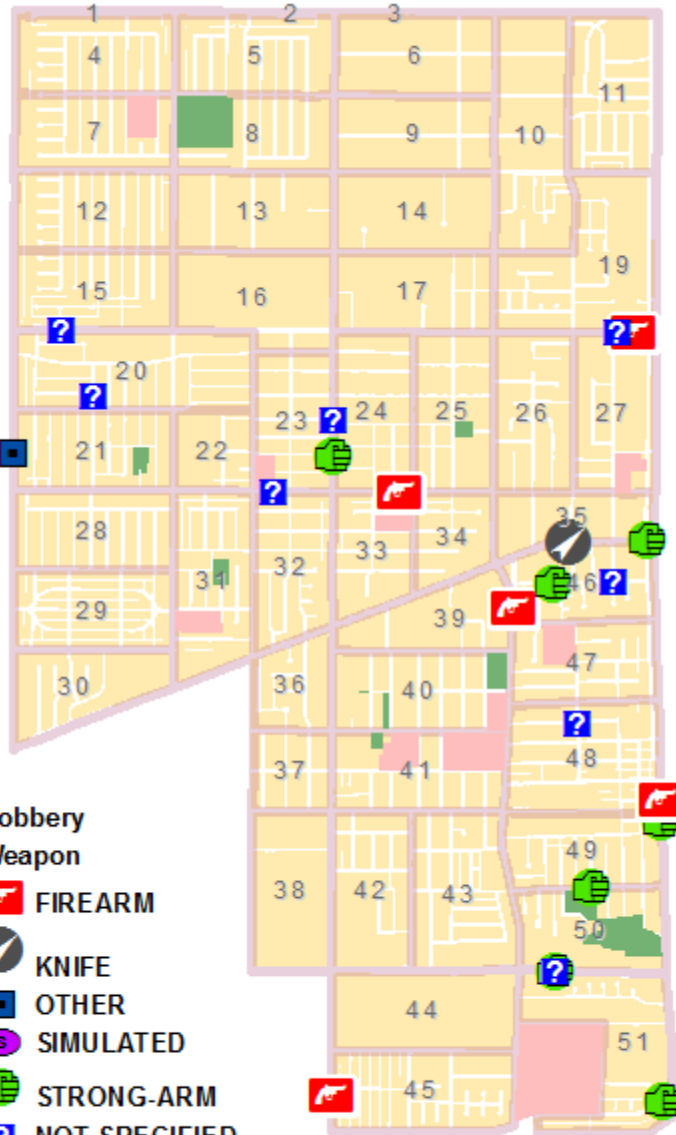

## Part-1 Crimes and Maps - 30 Day Period

Gardena Crime Accountability and Reduction Strategy

Thu May 25, 2017 through Sat June 24, 2017

Crime locations are listed as street block addresses or intersections. The crime data displayed may not be accurate or completely up to date, but efforts are made to keep the information accurate. The major Part-1 crime categories are listed and displayed on accompanying maps. These include robbery, burglary, auto theft, and various felony assaults. The Gardena Police Department has no responsibility for the accuracy of this data and accompanying map.

### ROBBERY

<u>Date</u>	<u>Time</u>	<u>Crime</u>	<u>Location (block or Intersection)</u>
5/27/17	2243	Robbery	14900 S WESTERN AV
5/27/17	2311	Robbery	1200 W REDONDO BEACH BL
5/28/17	1713	Robbery	15400 BLK BUDLONG AVE
5/28/17	1937	Robbery	15000 S CRENSHAW BL
5/28/17	2137	Robbery	15600 S NORMANDIE AV
5/30/17	1519	Robbery	1000 W 182ND ST
6/2/17	2154	Robbery	1300-BLK W 155TH ST
6/2/17	2200	Robbery	1200 W REDONDO BEACH BL
6/2/17	0904	Robbery	W 162ND ST/S BUDLONG AV
6/4/17	1933	Robbery	18000 S WESTERN AV
6/6/17	1343	Robbery	1200 W REDONDO BEACH BL
6/7/17	0431	Robbery	1000 W ROSECRANS AV
6/10/17	0504	Robbery	16700 S VERMONT AV
6/10/17	1305	Robbery	14700 S WESTERN AV
6/10/17	1902	Robbery	1200 W 170TH ST
6/12/17	1016	Robbery	1900 W MARINE AV
6/13/17	0129	Robbery	1000 W ROSECRANS AV
6/15/17	1420	Robbery	2800 W ROSECRANS AV
6/15/17	1509	Robbery	1100 W 155TH ST
6/15/17	0200	Robbery	1200 W ARTESIA BL
6/16/17	1231	Robbery	14600 S DUBLIN AV
6/17/17	1146	Robbery	16500 S VERMONT AV
6/18/17	0412	Robbery	1200 W ARTESIA BL
6/18/17	1606	Robbery	1600 W MARINE AV