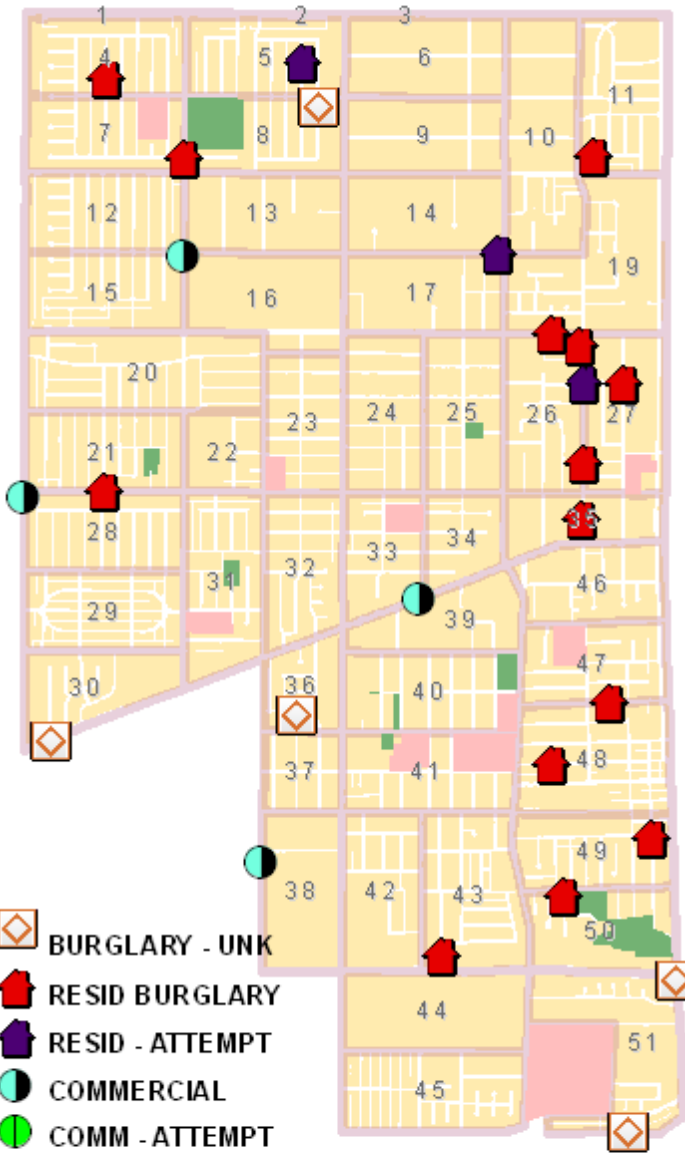

BURGLARY - Residential, Commercial

Date	Time	Crime	Location (block or Intersection)
1/5/12	1404	Burglary-Res	17300 S DALTON AV
1/11/12	1648	Burglary-Res	1100 W 161ST ST
1/13/12	1213	Burglary-Res	1200 W 144TH ST
1/17/12	1128	Burglary-Res	17000 S RAYMOND PL
1/20/12	0349	Burglary-Res	15200 S BUDLONG AV
1/20/12	0349	Burglary-Res	16800 S NEW HAMPSHIRE AV
1/20/12	0757	Burglary-Res	14500 S BERENDO AV
1/20/12	1741	Burglary-Res	13100 S CASIMIR AV
1/25/12	1136	Burglary-Res	13000 S ST ANDREWS PL
1/25/12	1339	Burglary-Res	1300 W 164TH ST
1/25/12	1454	Burglary-Res	14900 S BUDLONG AV
1/28/12	0922	Burglary-Res	2200 W 134TH PL
1/30/12	2012	Burglary-Res	1200 W ROSECRANS AV
1/30/12	2145	Burglary-Res	1400 W 139TH ST
1/31/12	1619	Burglary-Res	14500 S BUDLONG AV
2/2/12	1914	Burglary-Res	2600 W MARINE AV
2/3/12	1604	Burglary-Res	13400 S CATALINA AV
1/5/12	0821	Burglary-Com	13900 S VAN NESS AV
1/9/12	1216	Burglary-Com	15100 S CRENSHAW BL
1/22/12	1002	Burglary-Com	16900 S GRAMERCY PL
1/26/12	0047	Burglary-Com	1600 W REDONDO BEACH BL

Gardena PD - 30 Day Crime