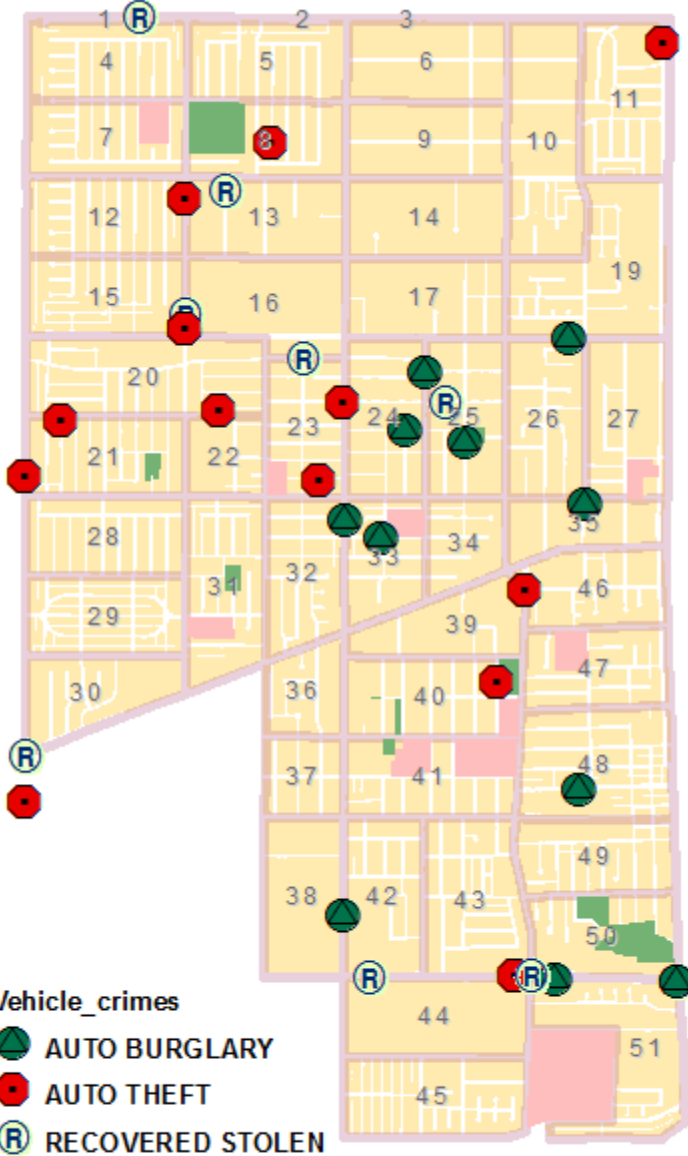

VEHICLE CRIMES -Vehicle Theft (GTA) and Vehicle Burglary

1. **Vehicle_crimes**
2. AUTO BURGLARY
   - AUTO THEFT
   - R RECOVERED STOLEN
   - parks
   - schools

Gardena PD - 30 Day Crime
Date: 3/18/2018 Time: 5:14:16 AM

<u>Date</u>	<u>Time</u>	<u>Crime</u>	<u>Location (block or Intersection)</u>
2/17/18	1953	Vehicle Theft	1400 W ARTESIA BL
2/19/18	0905	Vehicle Theft	14200 S VAN NESS AV
2/20/18	1254	Vehicle Theft	14700 S MILLER AV
2/22/18	0300	Vehicle Theft	2100 W 146TH PL
2/25/18	1530	Vehicle Theft	12900 S VERMONT AV
2/28/18	1120	Vehicle Theft	14200 S VAN NESS AV
2/28/18	1236	Vehicle Theft	W 155TH ST/S NORMANDIE WY
3/1/18	2246	Vehicle Theft	W ARTESIA BL/S NORMANDIE AV
3/1/18	0646	Vehicle Theft	15000 S CRENSHAW BL
3/2/18	0257	Vehicle Theft	16500 S CRENSHAW BL
3/6/18	0438	Vehicle Theft	1500 W 146TH ST
3/7/18	1550	Vehicle Theft	W ARTESIA BL/S VERMONT AV
3/12/18	0723	Vehicle Theft	1500-BLK ST ANDREWS
3/12/18	0930	Vehicle Theft	13300 S GRAMERCY PL
3/12/18	2321	Vehicle Theft	1700 W ARTESIA BL
3/13/18	1944	Vehicle Theft	S CRENSHAW BL/W REDONDO
3/16/18	1233	Vehicle Theft	13800 S VAN NESS AV
3/16/18	0712	Vehicle Theft	1800 W 146TH ST
3/17/18	1155	Vehicle Theft	15900 S BRIGHTON AV
2/18/18	0059	Burglary - Auto	1300 W ARTESIA BL
2/23/18	1950	Burglary - Auto	1200 W GARDENA BL
2/26/18	1050	Burglary - Auto	1200 W ROSECRANS AV
2/27/18	1258	Burglary - Auto	W 145TH ST/S DENKER AV
2/28/18	1500	Burglary - Auto	14800 S HALLDALE AV
3/1/18	0552	Burglary - Auto	14700 S LA SALLE AV
3/1/18	2218	Burglary - Auto	15100 S BUDLONG AV
3/5/18	2126	Burglary - Auto	1000 W ARTESIA BL
3/5/18	2126	Burglary - Auto	1000 W ARTESIA BL
3/8/18	1221	Burglary - Auto	1000 W ARTESIA BL
3/9/18	1120	Burglary - Auto	1700 W 153RD ST
3/13/18	1753	Burglary - Auto	15200 S WESTERN AV
3/17/18	0037	Burglary - Auto	17100 S WESTERN AV