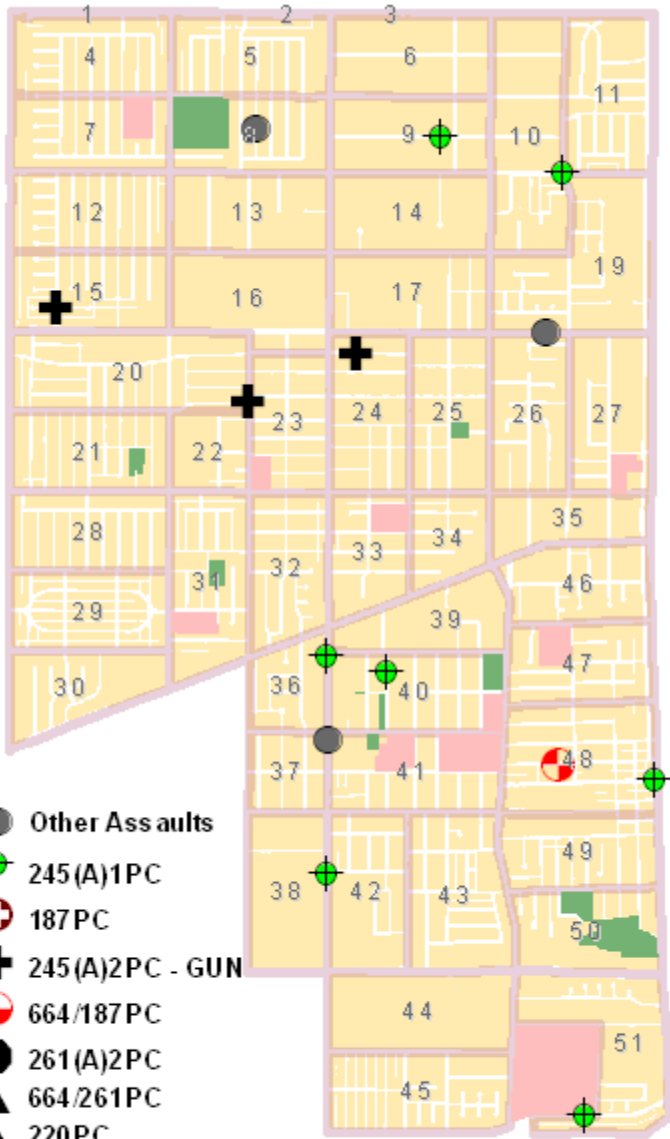

Gardena Police Department

Part-1 Crimes and Maps - 30 Day Period

Gardena Crime Accountability and Reduction Strategy

Tue June 29, 2010 through Thu July 29, 2010

Crime locations are listed as street block addresses or intersections. The crime data displayed may not be accurate or completely up to date, but efforts are made to keep the information accurate. The major Part-1 crime categories are listed and displayed on accompanying maps. These include robbery, burglary, auto theft, and various felony assaults. The Gardena Police Department has no responsibility for the accuracy of this data and accompanying map.

ASSAULTS

Date	Time	Crime	Location (block or Intersection)
6/29/10	0909	Assault	1600 W 134TH ST
6/29/10	1913	Assault	15800 S DALTON AV
6/29/10	0144	Assault	1000-BLK W GARDENA BL
7/1/10	2150	Assault	1200 W 164TH ST
7/8/10	0307	Assault	1200 W ROSECRANS AV
7/8/10	0407	Assault	15800 S WESTERN AV
7/8/10	2110	Assault	2800 W ROSECRANS AV
7/11/10	0337	Assault	1200 W 182ND ST
7/12/10	1003	Assault	1500 W 134TH ST
7/17/10	1608	Assault	2900-BLK W 141ST PL
7/18/10	1235	Assault	14100 S PURCHE AV
7/18/10	1607	Assault	15900 S LA SALLE AV
7/22/10	0214	Assault	14600 S GRAMERCY PL
7/24/10	1456	Assault	16900 S WESTERN AV
7/25/10	1902	Assault	W 135TH ST/S BUDLONG AV
7/26/10	0755	Assault	1200 W ROSECRANS AV
7/27/10	0943	Assault	1000 W REDONDO BEACH BL
7/28/10	2352	Assault	1700 W 144TH ST