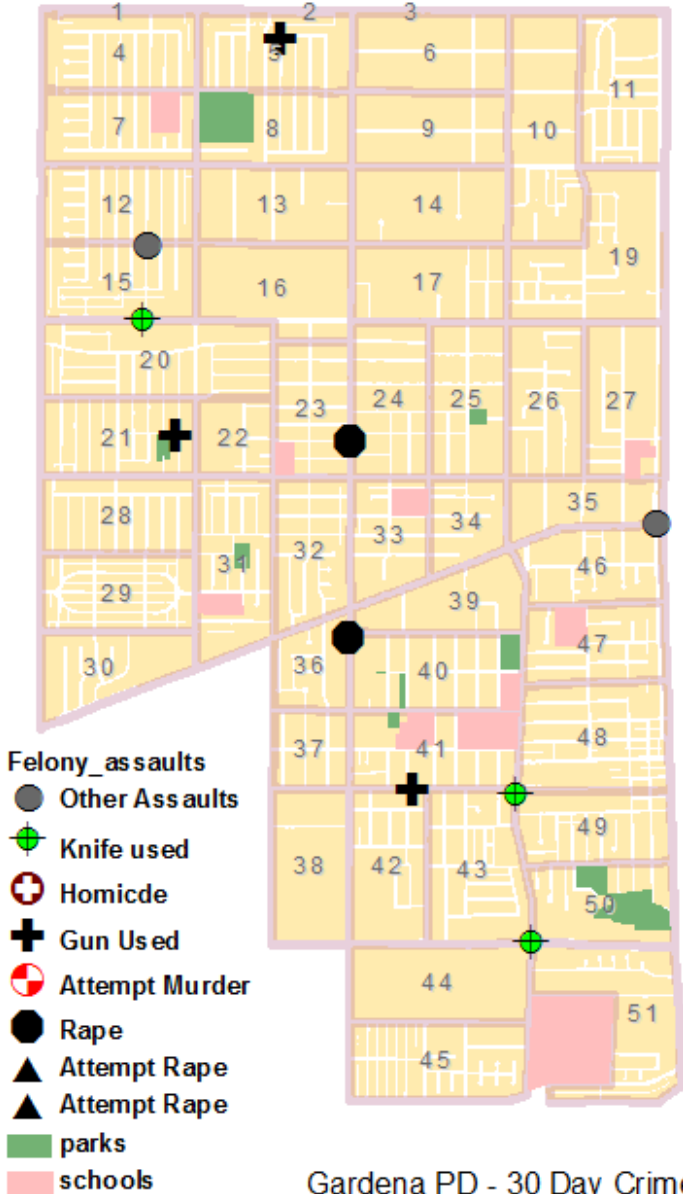

Date	Time	Crime	Location (block or Intersection)
5/3/18	2020	Assault	W ARTESIA BL/S NORMANDIE A'
5/12/18	2050	Assault	16600 S NORMANDIE AV
5/13/18	0025	Assault	2500 W ROSECRANS AV
5/15/18	2029	Assault	2300 W 149TH ST
5/15/18	2305	Assault	13800 S NORMANDIE AV
5/16/18	0955	Assault	12900 S GRAMERCY PL
5/16/18	1811	Assault	1300 W 168TH ST
5/18/18	1233	Assault	1600 W 166TH ST

ASSAULTS

Gardena PD - 30 Day Crime
Date: 5/21/2018 Time: 5:23:16 AM