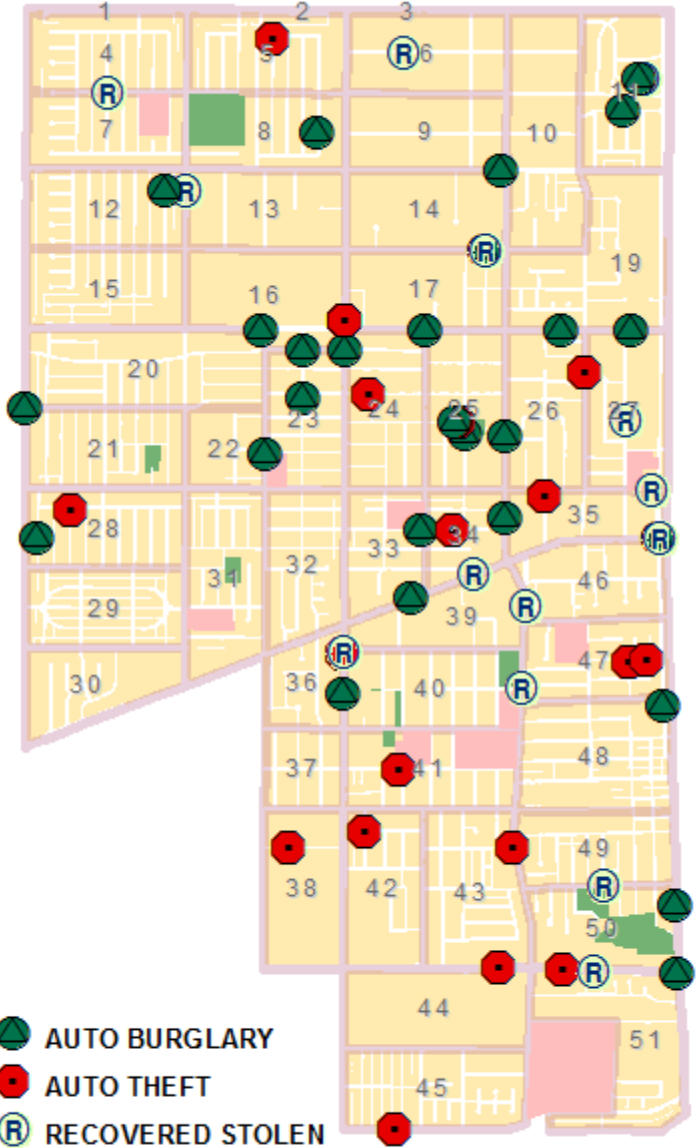

VEHICLE CRIMES -Vehicle Theft (GTA) and Vehicle Burglary

- AUTO BURGLARY
- AUTO THEFT
- Ⓡ RECOVERED STOLEN
- parks
- schools

Gardena PD - 30 Day Crime
Date: 6/24/2017 Time: 5:14:16 AM

Date	Time	Crime	Location (block or Intersection)
5/25/17	2349	Vehicle Theft	1700 W 146TH ST
5/26/17	0525	Vehicle Theft	1200 W 170TH ST
5/27/17	0944	Vehicle Theft	14200 S WESTERN AV
5/28/17	2104	Vehicle Theft	15100 S RAYMOND AV
5/29/17	1909	Vehicle Theft	13800 S VAN NESS AV
5/31/17	0907	Vehicle Theft	1400 W 169TH ST
5/31/17	1550	Vehicle Theft	14200 S WESTERN AV
6/2/17	2102	Vehicle Theft	15900 S BERENDO AV
6/3/17	0919	Vehicle Theft	1600 W 182ND ST
6/3/17	1152	Vehicle Theft	1300 W ARTESIA BL
6/5/17	1048	Vehicle Theft	1000 W 159TH ST
6/8/17	1209	Vehicle Theft	15800 S WESTERN AV
6/11/17	0425	Vehicle Theft	14600-BLK S BUDLONG AV
6/11/17	1509	Vehicle Theft	1300 W ARTESIA BL
6/12/17	1400	Vehicle Theft	1400 W ARTESIA BL
6/12/17	1315	Vehicle Theft	15200 S ARDATH AV
6/13/17	0903	Vehicle Theft	1600 W GARDENA BL
6/14/17	0657	Vehicle Theft	1500 W 147TH ST
6/20/17	1007	Vehicle Theft	1900 W 169TH ST
6/21/17	1811	Vehicle Theft	14200 S WESTERN AV
6/22/17	1123	Vehicle Theft	12900 S GRAMERCY PL
6/23/17	0807	Vehicle Theft	16900 S HOBART BL
5/25/17	1055	Burglary - Auto	16000 S WESTERN AV
5/27/17	2007	Burglary - Auto	1000 W ROSECRANS AV
5/28/17	1845	Burglary - Auto	16100 S VERMONT AV
5/30/17	0110	Burglary - Auto	1000 W REDONDO BEACH BL
5/30/17	1327	Burglary - Auto	W 144TH ST/S ST ANDREWS PL
6/1/17	0806	Burglary - Auto	1200 W ROSECRANS AV
6/3/17	0346	Burglary - Auto	W 139TH ST/S BRIGHTON AV
6/3/17	0318	Burglary - Auto	1000 W REDONDO BEACH BL
6/3/17	1101	Burglary - Auto	1600 W 153RD ST
6/5/17	0959	Burglary - Auto	17100 S VERMONT AV
6/7/17	0647	Burglary - Auto	14800 S NORMANDIE AV
6/7/17	0829	Burglary - Auto	1000 W ARTESIA BL
6/7/17	1541	Burglary - Auto	14900 S GRAMERCY PL
6/8/17	1313	Burglary - Auto	2100 W ROSECRANS AV
6/8/17	1554	Burglary - Auto	14400 S WESTERN AV
6/8/17	1603	Burglary - Auto	1600 W REDONDO BEACH BL
6/9/17	0605	Burglary - Auto	14600 S ST ANDREWS PL
6/10/17	0357	Burglary - Auto	13800 S SPINNING AV
6/13/17	0640	Burglary - Auto	14800 S HALLDALE AV
6/14/17	1344	Burglary - Auto	13300 S MANHATTAN PL
6/15/17	1829	Burglary - Auto	1000 W 133RD ST
6/16/17	0849	Burglary - Auto	14700 S CRENSHAW BL
6/16/17	1358	Burglary - Auto	1000 W 131ST ST
6/18/17	1114	Burglary - Auto	1400 W 135TH ST
6/19/17	0212	Burglary - Auto	15200 S NORMANDIE AV
6/19/17	0709	Burglary - Auto	1500 W 147TH ST
6/19/17	1002	Burglary - Auto	14300-BLK S DENKER AV
6/22/17	0909	Burglary - Auto	15300 S ATKINSON AV