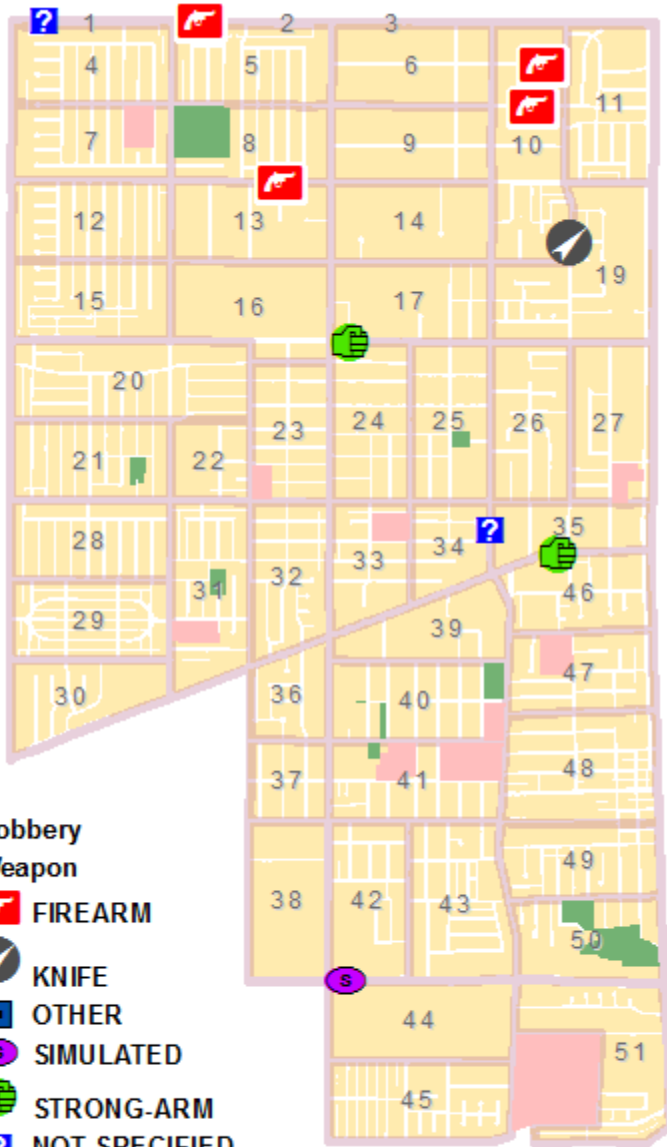

## Part-1 Crimes and Maps - 30 Day Period

Gardena Crime Accountability and Reduction Strategy

Fri February 16, 2018 through Sun March 18, 2018

Crime locations are listed as street block addresses or intersections. The crime data displayed may not be accurate or completely up to date, but efforts are made to keep the information accurate. The major Part-1 crime categories are listed and displayed on accompanying maps. These include robbery, burglary, auto theft, and various felony assaults. The Gardena Police Department has no responsibility for the accuracy of this data and accompanying map.

### ROBBERY

<u>Date</u>	<u>Time</u>	<u>Crime</u>	<u>Location (block or Intersection)</u>
2/16/18	1933	Robbery	1200 W REDONDO BEACH BL
2/21/18	1430	Robbery	15200 S NORMANDIE AV
2/22/18	2006	Robbery	2100 W EL SEGUNDO BL
2/23/18	2110	Robbery	13600 S ST ANDREWS PL
2/23/18	2131	Robbery	1200 W 130TH ST
2/27/18	1438	Robbery	1700 W ROSECRANS AVE
3/5/18	1917	Robbery	1700 W ARTESIA BL
3/6/18	1143	Robbery	W 138TH ST/S BUDLONG AV
3/6/18	2027	Robbery	1300 W 132ND ST
3/9/18	1450	Robbery	W 138TH ST/S BUDLONG AV
3/10/18	1304	Robbery	2900 W EL SEGUNDO BL

Gardena PD - 30 Day Crime  
Date: 3/18/2018 Time: 5:15:23 AM

**BURGLARY - Residential, Commercial**

**Burglary**

-  BURGLARY - UNK
-  RE SID BURGLARY
-  RE SID - ATTEMPT
-  COMMERCIAL
-  COMM - ATTEMPT
-  parks
-  schools

<u>Date</u>	<u>Time</u>	<u>Crime</u>	<u>Location (block or Intersection)</u>
2/22/18	0940	Assault	15200 S BUDLONG AV
2/25/18	1203	Assault	1600 W 146TH ST
3/2/18	0125	Assault	1000 W GARDENA BL
3/5/18	1206	Assault	12900 S CIMARRON AV
3/5/18	1617	Assault	15300 ARDATH AVE
3/10/18	0235	Assault	W 166TH ST/S WESTERN AV
3/10/18	0838	Assault	13700 S CATALINA AV
3/16/18	1833	Assault	1400 W EL SEGUNDO BL