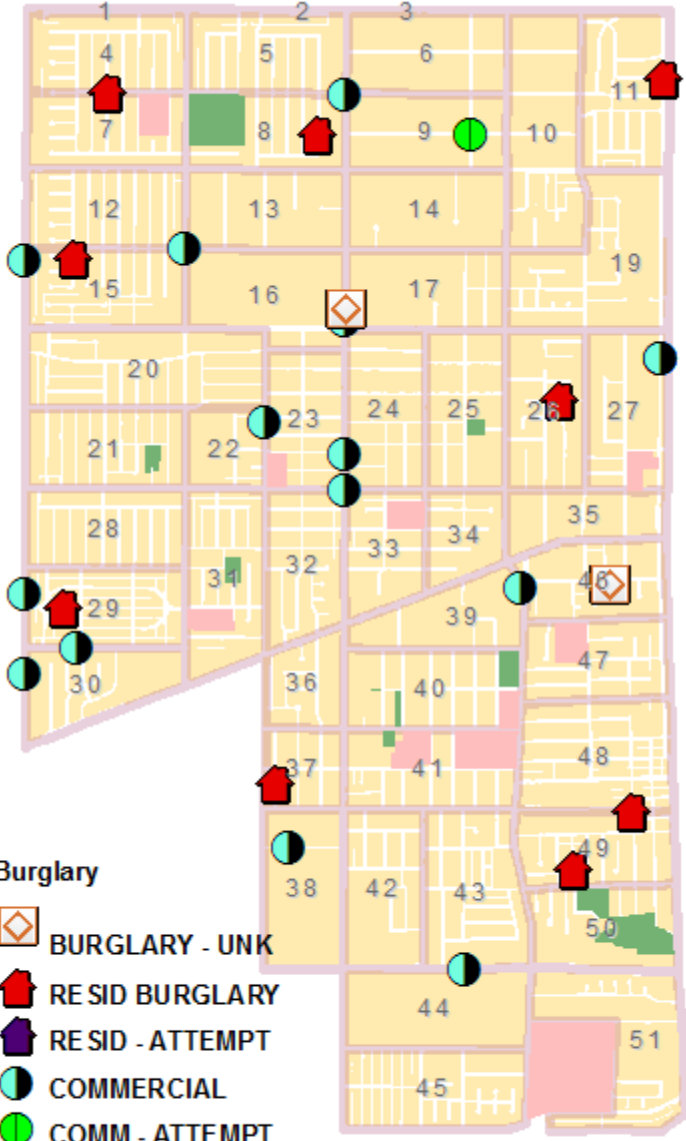

BURGLARY - Residential, Commercial

1. **Burglary**
2. BURGLARY - UNK
   - RE SID BURGLARY
   - RE SID - ATTEMPT
   - COMMERCIAL
   - COMM - ATTEMPT
   - parks
   - schools

Gardena PD - 30 Day Crime
Date: 5/21/2018 Time: 5:18:25 AM

Date	Time	Crime	Location (block or Intersection)
4/24/18	1320	Burglary-Res	13900 S ARDATH AV
4/30/18	1706	Burglary-Res	16900 S RAYMOND PL
4/30/18	1920	Burglary-Res	2800 W 156TH ST
4/30/18	0711	Burglary-Res	1200 W 146TH ST
5/5/18	1421	Burglary-Res	1100 W 166TH ST
5/5/18	1543	Burglary-Res	16500 S GRAMERCY PL
5/9/18	1328	Burglary-Res	13300 S MANHATTAN PL
5/15/18	1520	Burglary-Res	1000 W 131ST ST
5/18/18	1907	Burglary-Res	13200 S CASIMIR AV
4/22/18	0801	Burglary-Com	2800 W MANHATTAN BEACH BL
4/24/18	1804	Burglary-Com	14400 S VERMONT AV
4/25/18	0334	Burglary-Com	15100 S WESTERN AV
4/25/18	1414	Burglary-Com	14400 S VERMONT AV
4/27/18	0105	Burglary-Com	14400 S VERMONT AV
4/27/18	0648	Burglary-Com	15500 S CRENSHAW BL
4/28/18	2358	Burglary-Com	15900 S CRENSHAW BL
4/30/18	0923	Burglary-Com	1900 W 169TH ST
5/3/18	0534	Burglary-Com	1500 W ARTESIA BL
5/5/18	0419	Burglary-Com	14000 S CRENSHAW BL
5/9/18	0455	Burglary-Com	14200 S WESTERN AV
5/13/18	0815	Burglary-Com	14700 S GRAMERCY PL
5/15/18	1522	Burglary-Com	13300 S WESTERN AV
5/16/18	0953	Burglary-Com	1500 W 134TH ST
5/17/18	1105	Burglary-Com	15500 S NORMANDIE AV
5/19/18	0339	Burglary-Com	13900 S VAN NESS AV
5/19/18	0835	Burglary-Com	14900 S WESTERN AV