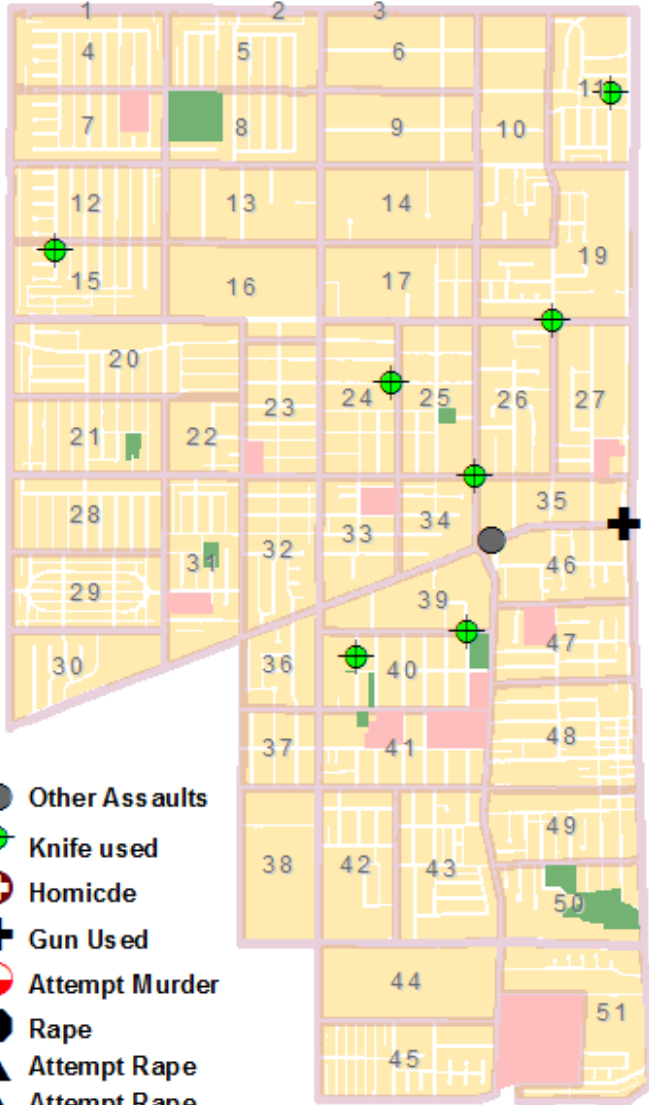

Date	Time	Crime	Location (block or Intersection)
8/15/17	0543	Burglary - Auto	14700 S RAYMOND AV
8/15/17	0740	Burglary - Auto	1900 W EL SEGUNDO BL
8/16/17	0804	Burglary - Auto	12900 S CATALINA AV
8/16/17	1726	Burglary - Auto	1200 W MARINE AV
8/17/17	1201	Burglary - Auto	2700 W 141ST PL
8/18/17	0942	Burglary - Auto	1400 W REDONDO BEACH BL
8/21/17	1835	Burglary - Auto	1300 W ARTESIA BL

ASSAULTS

7/25/17	1531	Assault	14900 S HARVARD AV
7/25/17	1828	Assault	1000 W 135TH ST
7/25/17	2157	Assault	2000 W EL SEGUNDO BL
7/26/17	1635	Assault	1000 W 132ND ST
7/26/17	2040	Assault	1100 W REDONDO BEACH BL
7/27/17	1947	Assault	S BUDLONG AV/W ROSECRANS
8/1/17	1449	Assault	W 135TH ST/S VAN NESS AV
8/2/17	0417	Assault	1600 W 146TH ST
8/2/17	0930	Assault	1700 W 146TH ST
8/2/17	1711	Assault	1700 W 146TH ST
8/2/17	2123	Assault	15900 S HARVARD BL
8/5/17	2201	Assault	13600 S WESTERN AV
8/7/17	1235	Assault	13900 S ARDATH AV
8/10/17	1100	Assault	1100 W ROSECRANS AV
8/13/17	1817	Assault	15800 S WESTERN AV
8/13/17	1829	Assault	1000 W REDONDO BEACH BL
8/15/17	1837	Assault	15800 S BRIGHTON AV
8/15/17	2221	Assault	1700 W 154TH ST
8/16/17	0718	Assault	14100 S ARDATH AV
8/20/17	0820	Assault	1400 W MARINE AV

Gardena PD - 30 Day Crime
Date: 8/22/2017 Time: 5:23:16 AM