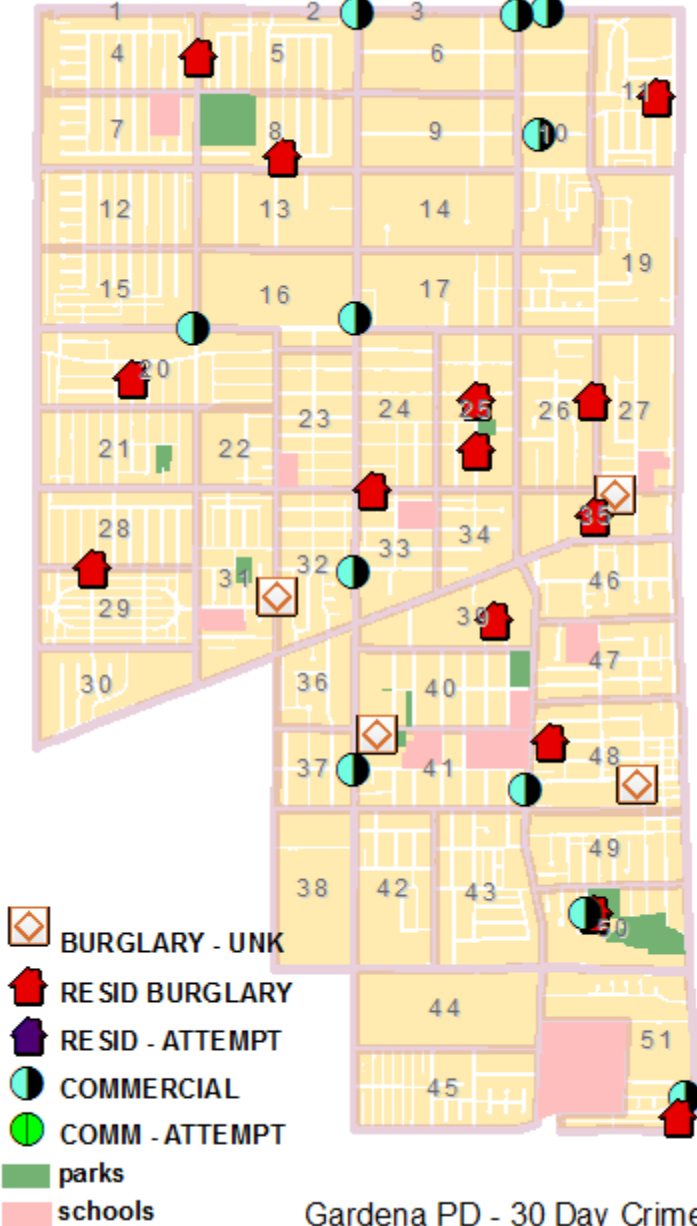

BURGLARY - Residential, Commercial

Gardena PD - 30 Day Crime
Date: 8/22/2017 Time: 5:18:25 AM

Date	Time	Crime	Location (block or Intersection)
7/25/17	1015	Burglary-Res	1200 W 146TH ST
7/29/17	1527	Burglary-Res	13000 S VAN NESS AV
7/30/17	0724	Burglary-Res	1300 W 163RD ST
7/31/17	0202	Burglary-Res	14500 S ROXTON AV
8/2/17	1102	Burglary-Res	1000 W 132ND ST
8/2/17	1354	Burglary-Res	2000 W 134TH PL
8/4/17	1107	Burglary-Res	17100 SOUTH PARK LN
8/6/17	1430	Burglary-Res	2700 W 154TH ST
8/6/17	1304	Burglary-Res	1700 W MARINE AV
8/8/17	1254	Burglary-Res	1400 W 157TH ST
8/14/17	0909	Burglary-Res	14900 S HALLDALE AV
8/14/17	1330	Burglary-Res	1000 W ELECTRIC ST
8/15/17	1906	Burglary-Res	15200 S BUDLONG AV
8/21/17	0821	Burglary-Res	14600 S HALLDALE AV
7/25/17	1333	Burglary-Com	16400 S WESTERN AV
8/1/17	1735	Burglary-Com	14200 S WESTERN AV
8/5/17	0725	Burglary-Com	1000 W 182ND ST
8/8/17	0404	Burglary-Com	16500 S NORMANDIE AV
8/11/17	0440	Burglary-Com	15400 S WESTERN AV
8/12/17	0353	Burglary-Com	2200 W ROSECRANS AV
8/13/17	1117	Burglary-Com	17100 SOUTH PARK LN
8/15/17	1007	Burglary-Com	1300 W EL SEGUNDO BL
8/18/17	0637	Burglary-Com	12800 S NORMANDIE AV
8/20/17	0754	Burglary-Com	12800 S WESTERN AV
8/21/17	1417	Burglary-Com	1300 W 134TH ST