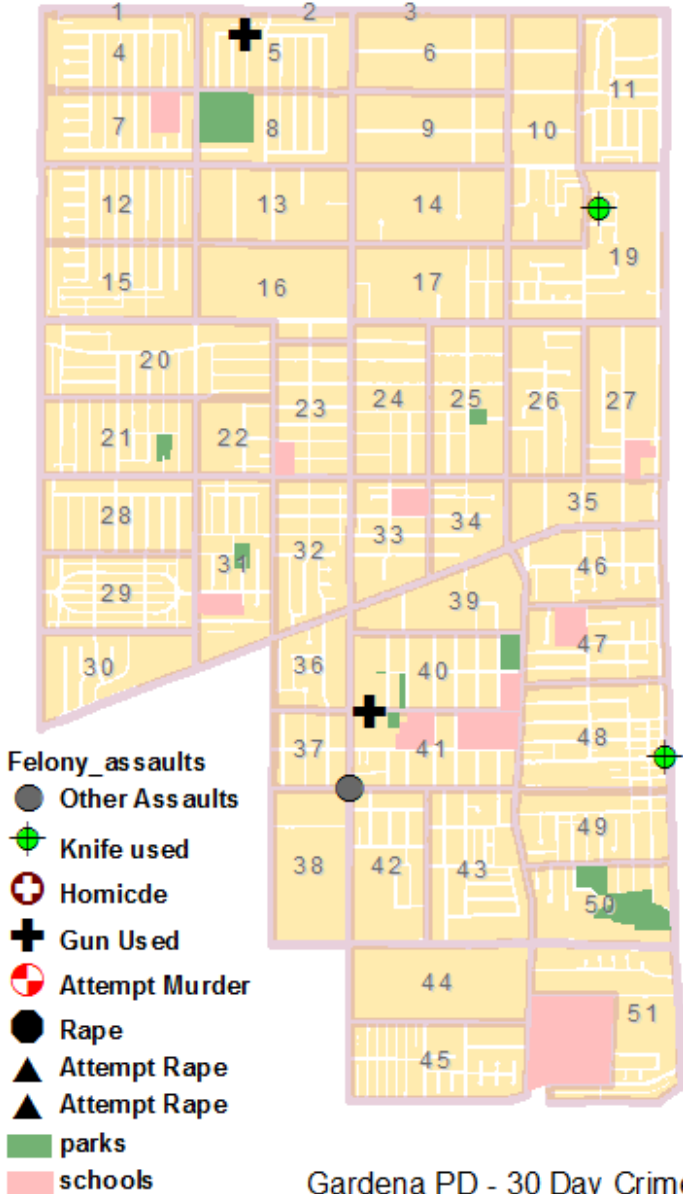

<u>Date</u>	<u>Time</u>	<u>Crime</u>	<u>Location (block or Intersection)</u>
2/22/18	0940	Assault	15200 S BUDLONG AV
2/25/18	1203	Assault	1600 W 146TH ST
3/2/18	0125	Assault	1000 W GARDENA BL
3/5/18	1206	Assault	12900 S CIMARRON AV
3/5/18	1617	Assault	15300 ARDATH AVE
3/10/18	0235	Assault	W 166TH ST/S WESTERN AV
3/10/18	0838	Assault	13700 S CATALINA AV
3/16/18	1833	Assault	1400 W EL SEGUNDO BL

ASSAULTS

Gardena PD - 30 Day Crime
Date: 3/18/2018 Time: 5:23:14 AM

3/18/2018 6:10.40