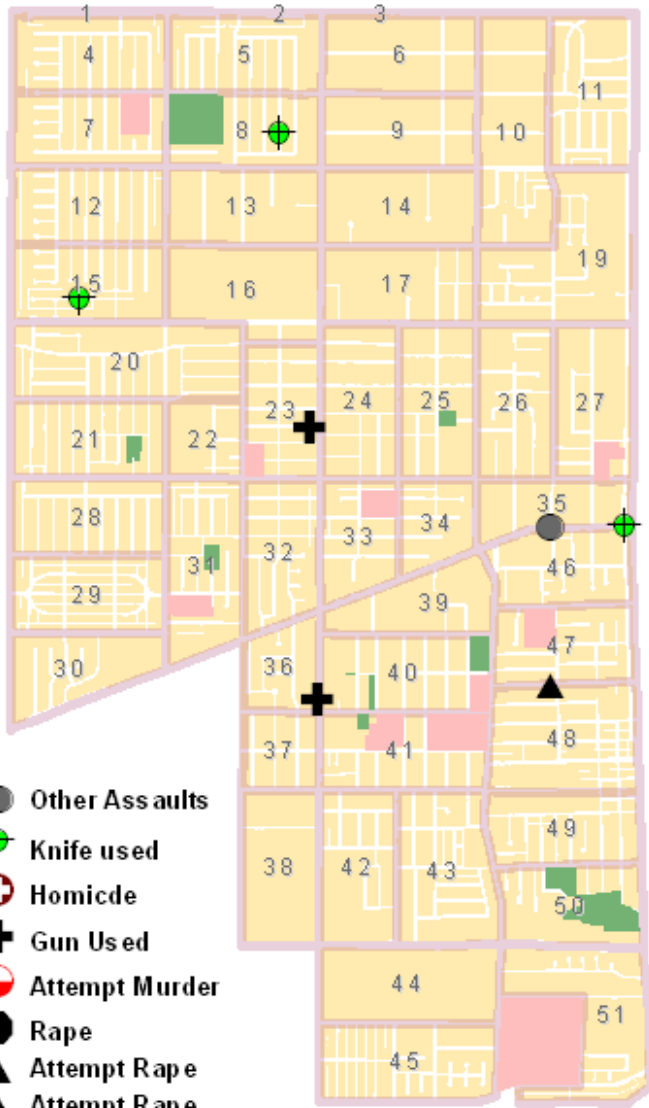

Gardena Police Department

Part-1 Crimes and Maps - 30 Day Period

Gardena Crime Accountability and Reduction Strategy

Thu January 5, 2012 through Sat February 4, 2012

Crime locations are listed as street block addresses or intersections. The crime data displayed may not be accurate or completely up to date, but efforts are made to keep the information accurate. The major Part-1 crime categories are listed and displayed on accompanying maps. These include robbery, burglary, auto theft, and various felony assaults. The Gardena Police Department has no responsibility for the accuracy of this data and accompanying map.

ROBBERY

<u>Date</u>	<u>Time</u>	<u>Crime</u>	<u>Location (block or Intersection)</u>
1/12/12	1551	Robbery	W 139TH ST/S SPINNING AV
1/13/12	1948	Robbery	1600 W ARTESIA BL
1/16/12	2003	Robbery	1500 W 145TH ST
1/19/12	1434	Robbery	1200-BLK W 144TH ST
1/22/12	2003	Robbery	2200 W REDONDO BEACH BL
1/23/12	0256	Robbery	1000 W ROSECRANS AV
1/29/12	1818	Robbery	1200 W REDONDO BEACH BL

ASSAULTS

<u>Date</u>	<u>Time</u>	<u>Crime</u>	<u>Location (block or Intersection)</u>
1/8/12	0407	Assault	13800 S NORMANDIE AV
1/8/12	1130	Assault	13600 S NORMANDIE AV
1/10/12	0319	Assault	1400 W ROSECRANS AV
1/10/12	1255	Assault	13300 S ST ANDREWS PL
1/13/12	2157	Assault	1800 W 148TH ST
1/21/12	2241	Assault	1259-1/2 W 130TH ST
1/26/12	0811	Assault	2700 W 141ST PL
1/28/12	0001	Assault	18000 S LA SALLE AV
1/29/12	0110	Assault	1400-BLK S NORMANDIE AV
1/29/12	2110	Assault	1000 W REDONDO BEACH BL