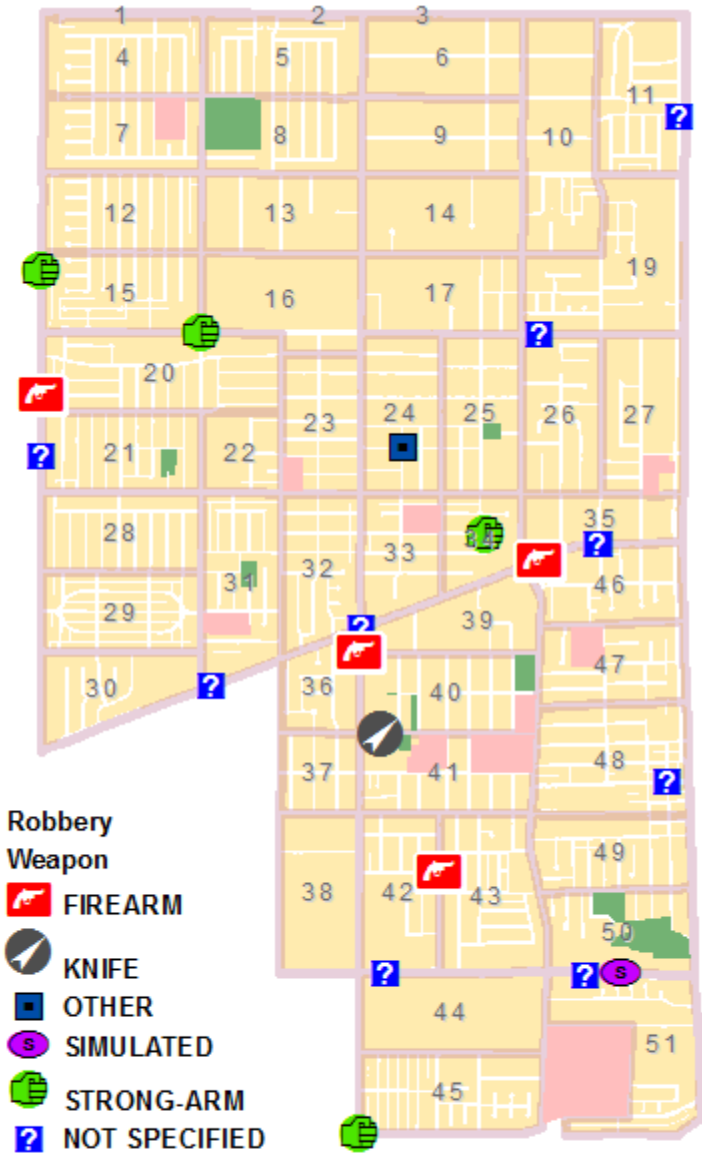

Gardena Police Department

Part-1 Crimes and Maps - 30 Day Period

Gardena Crime Accountability and Reduction Strategy

Sat April 21, 2018 through Mon May 21, 2018

Crime locations are listed as street block addresses or intersections. The crime data displayed may not be accurate or completely up to date, but efforts are made to keep the information accurate. The major Part-1 crime categories are listed and displayed on accompanying maps. These include robbery, burglary, auto theft, and various felony assaults. The Gardena Police Department has no responsibility for the accuracy of this data and accompanying map.

ROBBERY

Date	Time	Crime	Location (block or Intersection)
4/22/18	1938	Robbery	1700 W ARTESIA BL
4/23/18	0957	Robbery	W ROSECRANS AV/S VAN NESS
4/28/18	1239	Robbery	1700 W 162ND ST
4/29/18	0237	Robbery	1400 W 153RD ST
4/29/18	1131	Robbery	15000 S CRENSHAW BL
4/29/18	1334	Robbery	1300 W ARTESIA BL
5/1/18	1210	Robbery	S BUDLONG AV/W REDONDO BL
5/1/18	1744	Robbery	16900 S DENKER AV
5/1/18	2115	Robbery	1700 W ARTESIA BL
5/2/18	0411	Robbery	1100 W ARTESIA BL
5/3/18	0805	Robbery	W 182ND ST/S WESTERN AV
5/7/18	0214	Robbery	1300 W REDONDO BEACH BL
5/7/18	0659	Robbery	15700 S WESTERN AV
5/9/18	1527	Robbery	1300 W ROSECRANS AV
5/13/18	2253	Robbery	1700-BLK W 149TH ST
5/15/18	2044	Robbery	14600 S CRENSHAW BL
5/15/18	2134	Robbery	W GARDENA BL/S NEW HAMPSI
5/16/18	0326	Robbery	15800 S WESTERN AV
5/16/18	0354	Robbery	1200 W REDONDO BEACH BL
5/18/18	2001	Robbery	14000 S CRENSHAW BL
5/20/18	1439	Robbery	2100 W REDONDO BEACH BL
5/20/18	1459	Robbery	W 133RD ST/S VERMONT AV

Date	Time	Crime	Location (block or Intersection)
5/3/18	2020	Assault	W ARTESIA BL/S NORMANDIE A'
5/12/18	2050	Assault	16600 S NORMANDIE AV
5/13/18	0025	Assault	2500 W ROSECRANS AV
5/15/18	2029	Assault	2300 W 149TH ST
5/15/18	2305	Assault	13800 S NORMANDIE AV
5/16/18	0955	Assault	12900 S GRAMERCY PL
5/16/18	1811	Assault	1300 W 168TH ST
5/18/18	1233	Assault	1600 W 166TH ST