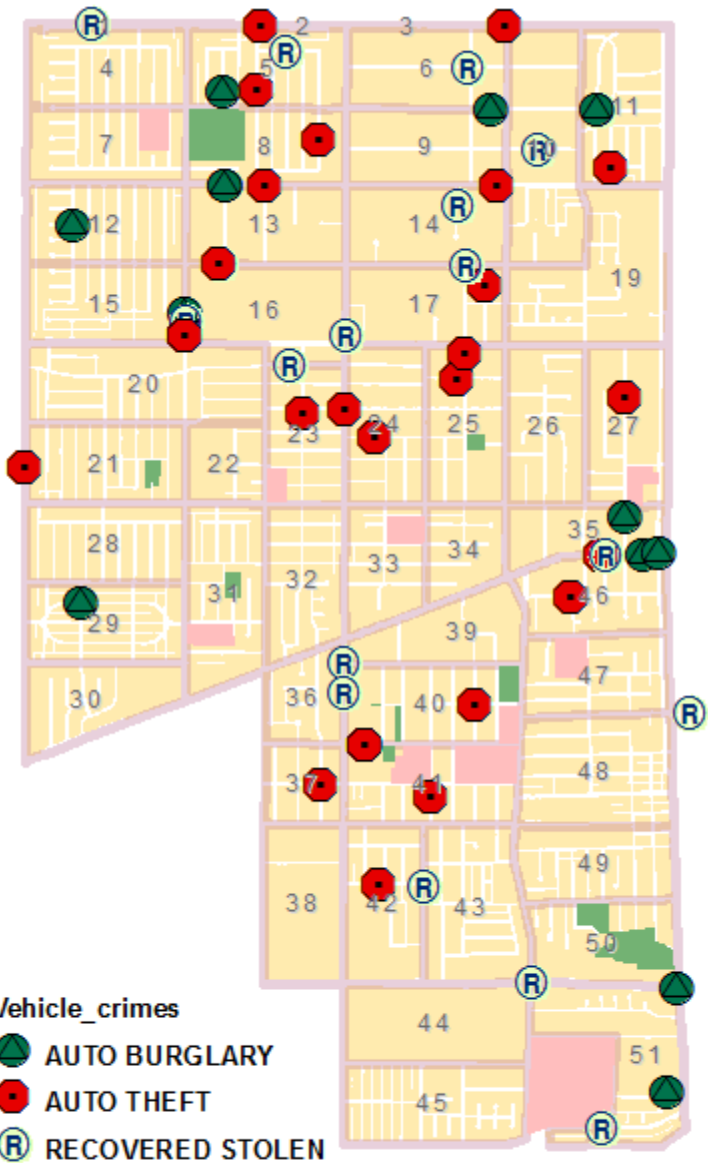

VEHICLE CRIMES -Vehicle Theft (GTA) and Vehicle Burglary

1. **Vehicle_crimes**
2. AUTO BURGLARY
   - AUTO THEFT
   - R RECOVERED STOLEN
   - parks
   - schools

Gardena PD - 30 Day Crime
Date: 12/14/2017 Time: 5:14:15 AM

Date	Time	Crime	Location (block or Intersection)
11/14/17	0854	Vehicle Theft	1500 W 145TH ST
11/14/17	1334	Vehicle Theft	14400-BLK S HALLDALE AV
11/14/17	2312	Vehicle Theft	W 158TH ST/S WESTERN AV
11/15/17	0752	Vehicle Theft	1100 W REDONDO BEACH BL
11/16/17	1819	Vehicle Theft	W 145TH ST/S BERENDO AV
11/16/17	2224	Vehicle Theft	16400 S MANHATTAN PL
11/18/17	0917	Vehicle Theft	1400 W EL SEGUNDO BL
11/18/17	1934	Vehicle Theft	1700 W 162ND ST
11/20/17	1906	Vehicle Theft	1400 W 135TH ST
11/21/17	1231	Vehicle Theft	1100 W REDONDO BEACH BL
11/22/17	1320	Vehicle Theft	1500 W 160TH ST
11/22/17	0035	Vehicle Theft	W REDONDO BEACH BL/S FIGU
11/23/17	1602	Vehicle Theft	1200 W 155TH ST
11/23/17	1650	Vehicle Theft	15000 S CRENSHAW BL
11/24/17	2106	Vehicle Theft	1800 W 146TH ST
11/25/17	1641	Vehicle Theft	1100 W 134TH PL
11/26/17	1319	Vehicle Theft	16500 S DENKER AV
11/28/17	1106	Vehicle Theft	1700 W 162ND ST
11/28/17	1758	Vehicle Theft	13100 S WILTON PL
11/29/17	1730	Vehicle Theft	13500 S GRAMERCY PL
12/4/17	0434	Vehicle Theft	1200 W 182ND ST
12/5/17	0851	Vehicle Theft	1700 W 162ND ST
12/5/17	1232	Vehicle Theft	14200 S VAN NESS AV
12/5/17	1232	Vehicle Theft	14200 S VAN NESS AV
12/5/17	1345	Vehicle Theft	1700 W 147TH ST
12/6/17	1447	Vehicle Theft	14000 S BRIGHTON AV
12/7/17	2123	Vehicle Theft	S NORMANDIE AV/W ARTESIA B
12/9/17	1517	Vehicle Theft	W ARTESIA BL/S NORMANDIE A'
12/10/17	2332	Vehicle Theft	1700 W 169TH PL
12/13/17	0713	Vehicle Theft	14600 S SAINT ANDREWS PL
11/15/17	0314	Burglary - Auto	15200-BLK S BERENDO AV
11/16/17	1822	Burglary - Auto	1000 W ARTESIA BL
11/16/17	0808	Burglary - Auto	200 AMETHYST CI
11/17/17	1009	Burglary - Auto	16400 S ST ANDREWS PL
11/20/17	0621	Burglary - Auto	2900 W 137TH ST
11/21/17	2149	Burglary - Auto	13900 S VAN NESS AV
11/25/17	1338	Burglary - Auto	13100 S DALESIDE AV
11/28/17	1614	Burglary - Auto	13600 S CIMARRON AV
11/28/17	1614	Burglary - Auto	13600 S CIMARRON AV
12/1/17	1544	Burglary - Auto	1000 W REDONDO BEACH BL
12/8/17	0935	Burglary - Auto	2700 W 155TH ST
12/10/17	0306	Burglary - Auto	1000 W REDONDO BEACH BL
12/10/17	1136	Burglary - Auto	1100 W 132ND ST
12/12/17	1228	Burglary - Auto	1400 W 132ND ST