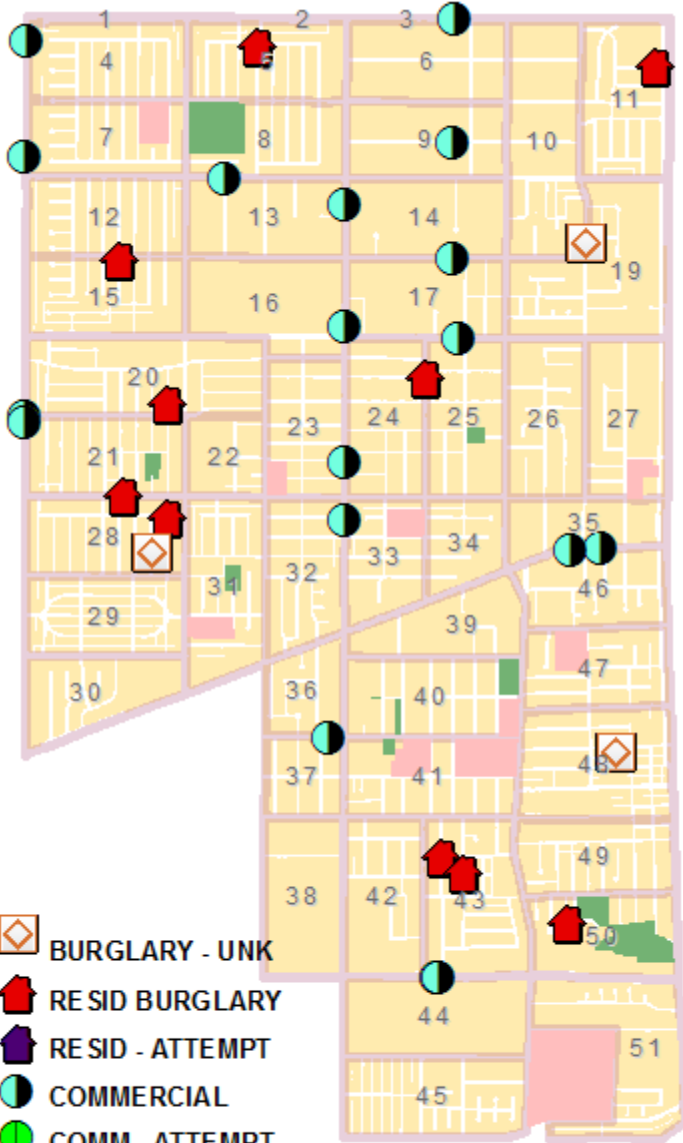

BURGLARY - Residential, Commercial

- BURGLARY - UNK
- RESID BURGLARY
- RESID - ATTEMPT
- COMMERCIAL
- COMM - ATTEMPT
- parks
- schools

Gardena PD - 30 Day Crime
Date: 6/24/2017 Time: 5:18:24 AM

Date	Time	Crime	Location (block or Intersection)
5/26/17	1227	Burglary-Res	2500 W MARINE AV
5/29/17	0922	Burglary-Res	1000 W 130TH ST
6/3/17	0725	Burglary-Res	13900 S ARCTURUS AV
6/5/17	1749	Burglary-Res	14600 S SPINNING AV
6/6/17	1524	Burglary-Res	17100 S RAYMOND PL
6/12/17	1630	Burglary-Res	12900 S WILTON PL
6/13/17	1247	Burglary-Res	16900 S DALTON AV
6/13/17	1338	Burglary-Res	15200 S SPINNING AV
6/14/17	0312	Burglary-Res	16900 S HALLDALE AV
6/22/17	1652	Burglary-Res	14500 S DENKER AV
6/23/17	2056	Burglary-Res	1100 W 163RD ST
5/27/17	1625	Burglary-Com	1500 W EL SEGUNDO BL
5/29/17	1153	Burglary-Com	13600 S CIMARRON AV
5/29/17	1159	Burglary-Com	1500 W 134TH ST
5/31/17	0908	Burglary-Com	1100 W REDONDO BEACH BL
6/1/17	0346	Burglary-Com	15200 S WESTERN AV
6/2/17	1315	Burglary-Com	13000 S CRENSHAW BL
6/6/17	0131	Burglary-Com	13600 S WESTERN AV
6/7/17	0232	Burglary-Com	14700 S CRENSHAW BL
6/11/17	1112	Burglary-Com	13400 S CRENSHAW BL
6/12/17	0955	Burglary-Com	1500 W ROSECRANS AV
6/13/17	0306	Burglary-Com	1200 W REDONDO BEACH BL
6/13/17	0931	Burglary-Com	1500 W ARTESIA BL
6/13/17	1008	Burglary-Com	1500 W ARTESIA BL
6/16/17	0650	Burglary-Com	1800 W 162ND ST
6/16/17	0758	Burglary-Com	14700 S CRENSHAW BL
6/18/17	1614	Burglary-Com	14200 S WESTERN AV
6/21/17	1027	Burglary-Com	14900 S WESTERN AV
6/23/17	1727	Burglary-Com	1500 W 139TH ST