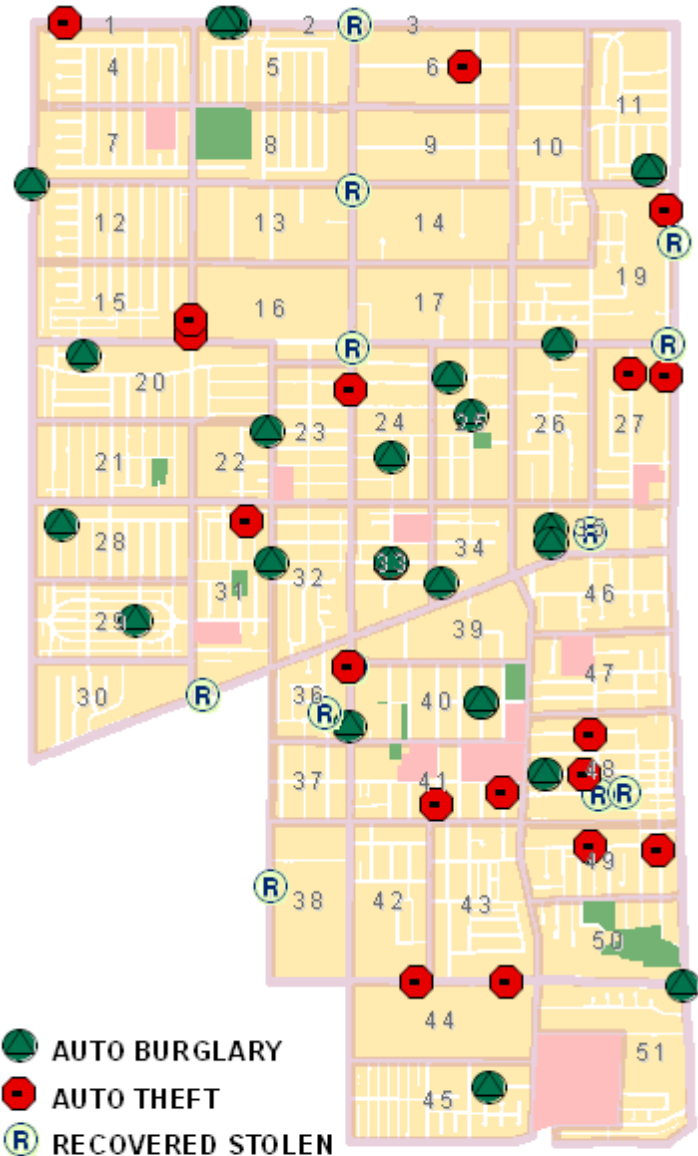

VEHICLE CRIMES -Vehicle Theft (GTA) and Vehicle Burglary

Gardena PD - 30 Day Crime

Date	Time	Crime	Location (block or Intersection)
1/6/12	0940	Vehicle Theft	1400 W ARTESIA BL
1/6/12	1333	Vehicle Theft	14400 S VERMONT AV
1/6/12	2340	Vehicle Theft	16500 S DENKER AV
1/9/12	0358	Vehicle Theft	1200 W 168TH ST
1/12/12	0721	Vehicle Theft	1700 W 154TH ST
1/12/12	0731	Vehicle Theft	14400 S BERENDO AV
1/16/12	2111	Vehicle Theft	15800 S WESTERN AV
1/17/12	0912	Vehicle Theft	14500 S WESTERN AV
1/17/12	1012	Vehicle Theft	16800 S NEW HAMPSHIRE AV
1/17/12	1439	Vehicle Theft	13600 S VERMONT AV
1/19/12	1635	Vehicle Theft	14200 S VAN NESS AV
1/20/12	1253	Vehicle Theft	14200 S VAN NESS AV
1/24/12	1050	Vehicle Theft	13600 S VERMONT AV
1/25/12	1837	Vehicle Theft	1800-BLK W EL SEGUNDO BL
1/27/12	0716	Vehicle Theft	16500 S BRIGHTON AV
1/28/12	1025	Vehicle Theft	1200 W 162ND ST
1/29/12	1048	Vehicle Theft	1200 W 164TH ST
2/1/12	1441	Vehicle Theft	1100 W GARDENA BL
2/1/12	1451	Vehicle Theft	2900 W EL SEGUNDO BL
2/2/12	1519	Vehicle Theft	1600 W ARTESIA BL
2/3/12	1204	Vehicle Theft	2000 W 152ND ST
1/6/12	0731	Burglary - Auto	1200 W ROSECRANS AV
1/9/12	1728	Burglary - Auto	15200 S RAYMOND AV
1/16/12	1018	Burglary - Auto	15200 PARRON AVE
1/16/12	2059	Burglary - Auto	1000 W ARTESIA BL
1/18/12	0856	Burglary - Auto	1300 W 164TH ST
1/18/12	1631	Burglary - Auto	1500 W 145TH ST
1/20/12	0805	Burglary - Auto	13400 S NEW HAMPSHIRE AV
1/20/12	0805	Burglary - Auto	13400 S NEW HAMPSHIRE AV
1/20/12	0805	Burglary - Auto	13400 S NEW HAMPSHIRE AV
1/21/12	0750	Burglary - Auto	14600 S HALLDALE AV
1/21/12	1151	Burglary - Auto	1700 W 154TH ST
1/22/12	0936	Burglary - Auto	1500 W 154TH PL
1/23/12	0128	Burglary - Auto	2700 W 143RD PL
1/23/12	1220	Burglary - Auto	2000 W 147TH ST
1/23/12	1347	Burglary - Auto	15300 S RAYMOND AV
1/24/12	0555	Burglary - Auto	2100 W EL SEGUNDO BL
1/24/12	0609	Burglary - Auto	2100 W EL SEGUNDO BL
1/27/12	0820	Burglary - Auto	1300 W 164TH ST
1/27/12	0704	Burglary - Auto	16100 S HALLDALE AV
1/27/12	0723	Burglary - Auto	16000 S HALLDALE AV
1/27/12	0723	Burglary - Auto	16000 S HALLDALE AV
1/27/12	1338	Burglary - Auto	16100 S WESTERN AV
1/27/12	1623	Burglary - Auto	1400 W 179TH ST
1/28/12	1435	Burglary - Auto	15200 S CHANERA AV
1/30/12	1634	Burglary - Auto	13500 S CRENSHAW BL
2/1/12	0604	Burglary - Auto	2500 W 156TH ST
2/3/12	1044	Burglary - Auto	1700 BLOCK W 149TH ST