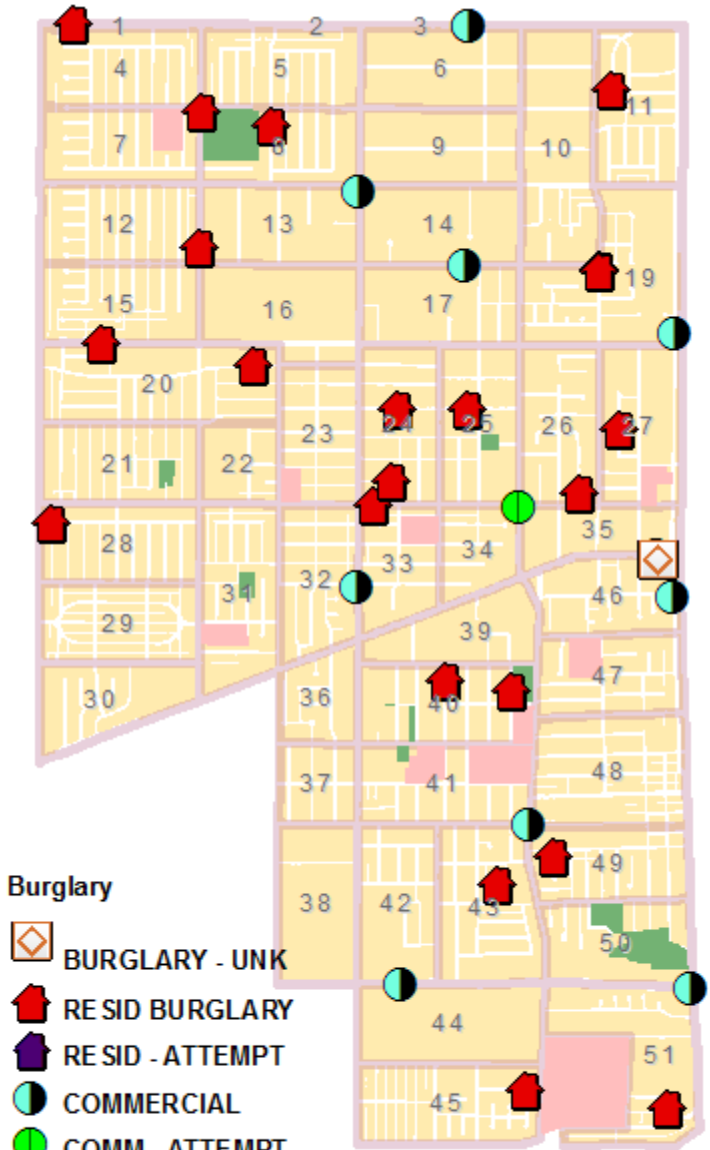

BURGLARY - Residential, Commercial

Gardena PD - 30 Day Crime
Date: 12/14/2017 Time: 5:18:24 AM

Date	Time	Crime	Location (block or Intersection)
11/14/17	1427	Burglary-Res	13200 S WILTON PL
11/17/17	1530	Burglary-Res	16900 S BRIGHTON AV
11/18/17	0837	Burglary-Res	1700 W 146TH ST
11/21/17	1755	Burglary-Res	1700 W MARINE AV
11/21/17	0900	Burglary-Res	15000 S VAN BUREN AV
11/21/17	0911	Burglary-Res	13800 S VAN NESS AV
11/22/17	1108	Burglary-Res	13200 S VAN NESS AV
11/22/17	2300	Burglary-Res	13900 S BUDLONG AV
11/23/17	2032	Burglary-Res	1500 W 146TH ST
11/24/17	1132	Burglary-Res	1000 W FELDER ST
11/25/17	0724	Burglary-Res	15200 S ATKINSON AV
11/30/17	1730	Burglary-Res	14700 S CATALINA AV
12/2/17	0951	Burglary-Res	1400 W 179TH ST
12/3/17	1153	Burglary-Res	13100 S CATALINA AV
12/4/17	1428	Burglary-Res	13900 S BUDLONG AV
12/6/17	1321	Burglary-Res	2900 W EL SEGUNDO BL
12/8/17	0726	Burglary-Res	2000 W 144TH ST
12/10/17	1446	Burglary-Res	1700 W 150TH ST
12/11/17	2120	Burglary-Res	15900 S DENKER AV
12/11/17	0747	Burglary-Res	16800 S MAYFLOWER CI
12/11/17	1732	Burglary-Res	2800 W ROSECRANS AV
12/13/17	0816	Burglary-Res	15900 S BRIGHTON AV
11/14/17	0231	Burglary-Com	16600 S NORMANDIE AV
11/16/17	0425	Burglary-Com	15400 S WESTERN AV
11/17/17	2111	Burglary-Com	15100 S NORMANDIE AV
11/19/17	2213	Burglary-Com	14200 S VERMONT AV
11/21/17	0740	Burglary-Com	13500 S WESTERN AV
11/21/17	0928	Burglary-Com	1000 W REDONDO BEACH BL
11/24/17	0705	Burglary-Com	1600 W ARTESIA BL
11/30/17	1029	Burglary-Com	1500 W EL SEGUNDO BL
12/1/17	1411	Burglary-Com	1500 W 139TH ST
12/2/17	1047	Burglary-Com	1500 W EL SEGUNDO BL
12/4/17	0014	Burglary-Com	15500 S VERMONT AV
12/7/17	1956	Burglary-Com	1000 W ARTESIA BL