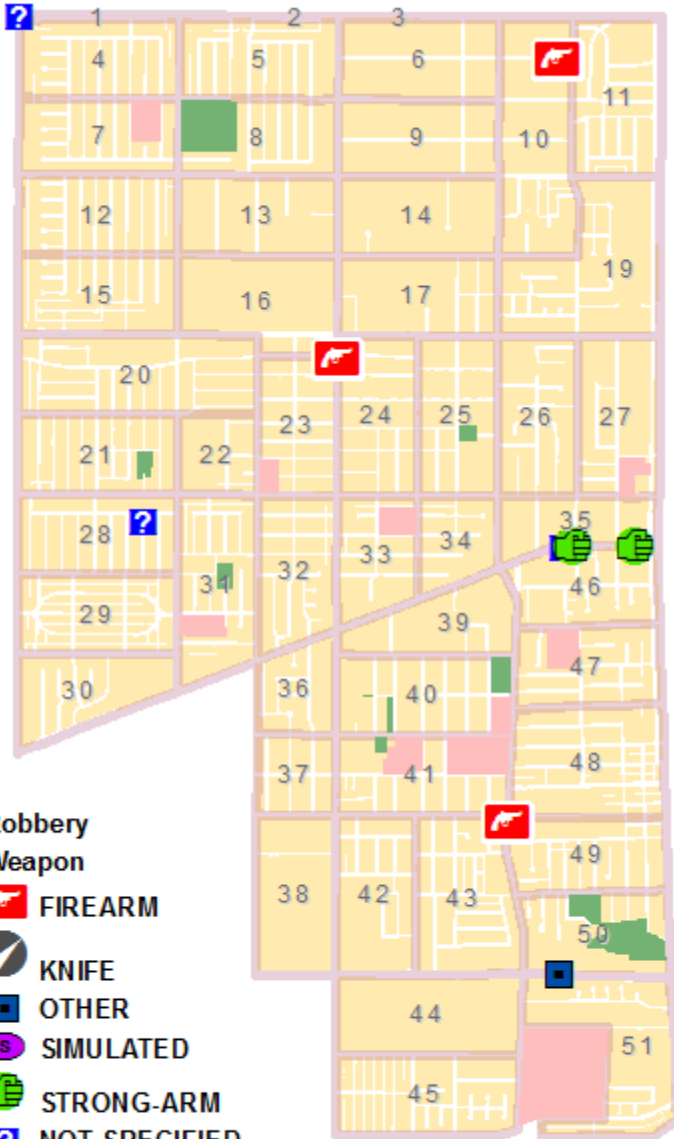

## Part-1 Crimes and Maps - 30 Day Period

Gardena Crime Accountability and Reduction Strategy

Tue November 14, 2017 through Thu December 14, 2017

Crime locations are listed as street block addresses or intersections. The crime data displayed may not be accurate or completely up to date, but efforts are made to keep the information accurate. The major Part-1 crime categories are listed and displayed on accompanying maps. These include robbery, burglary, auto theft, and various felony assaults. The Gardena Police Department has no responsibility for the accuracy of this data and accompanying map.

### ROBBERY

<u>Date</u>	<u>Time</u>	<u>Crime</u>	<u>Location (block or Intersection)</u>
11/16/17	2331	Robbery	14400 S WESTERN AV
11/18/17	1016	Robbery	1200 W REDONDO BEACH BL
11/22/17	1908	Robbery	12800 S CRENSHAW BL
11/22/17	2227	Robbery	1200 W REDONDO BEACH BL
11/22/17	1148	Robbery	15200 S DAPHNE AV
11/25/17	2128	Robbery	16600 S NORMANDIE AV
11/26/17	1615	Robbery	1200 W ARTESIA BL
11/29/17	2018	Robbery	1000 W REDONDO BEACH BL
11/30/17	0658	Robbery	1200 W REDONDO BEACH BL
12/5/17	1420	Robbery	1200 W REDONDO BEACH BL
12/8/17	2104	Robbery	1200 W 130TH ST

Date	Time	Crime	Location (block or Intersection)
11/14/17	0044	Assault	1000 W ROSECRANS AV
11/14/17	1219	Assault	1000 W MAGNOLIA AV
11/17/17	0258	Assault	15000 S WESTERN AV
11/21/17	2125	Assault	1100 W REDONDO BEACH BL
11/23/17	0831	Assault	14600 S BERENDO AV
11/23/17	2234	Assault	14700 S NORMANDIE AV
11/25/17	1100	Assault	14900 S RAYMOND AV
11/28/17	1022	Assault	14800 S DAPHNE AV
11/30/17	0719	Assault	1800 W 145TH ST
11/30/17	2127	Assault	13900 S VAN NESS AV
12/1/17	0232	Assault	15000 S NORMANDIE AV
12/1/17	1127	Assault	1200 W 144TH ST
12/3/17	1456	Assault	13800 S NORMANDIE AV
12/5/17	1846	Assault	1100 1/2 W 165TH PL
12/5/17	1704	Assault	1500 W 135TH ST
12/9/17	0115	Assault	2900 W 141ST PL
12/9/17	1643	Assault	1700 W 144TH ST
12/12/17	1429	Assault	1000 W ARTESIA BL