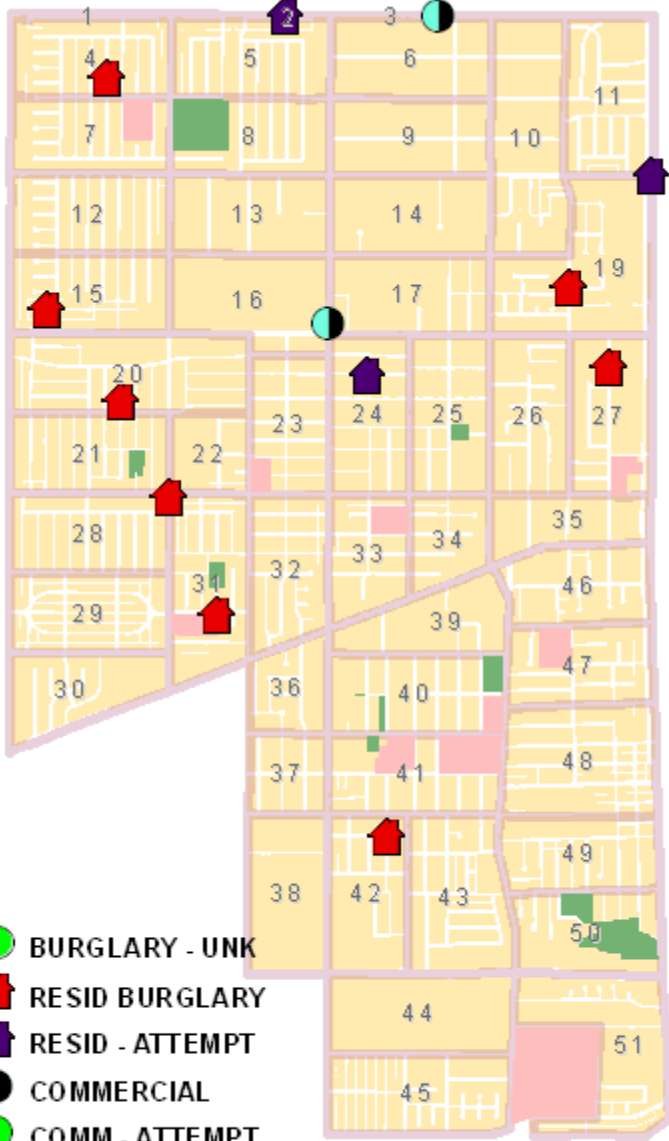

BURGLARY - Residential, Commercial

Date	Time	Crime	Location (block or Intersection)
6/30/10	2021	Burglary-Res	2900 W 141ST PL
7/2/10	1454	Burglary-Res	1700 W 145TH ST
7/5/10	1931	Burglary-Res	15600 S PARRON AV
7/7/10	0147	Burglary-Res	W 135TH ST/S VERMONT AV
7/9/10	1231	Burglary-Res	14600 S PURCHE AV
7/9/10	1305	Burglary-Res	15100 S VAN NESS AV
7/10/10	0326	Burglary-Res	14000 S BUDLONG AV
7/15/10	0715	Burglary-Res	14400 S BERENDO AV
7/19/10	1615	Burglary-Res	13100 S ARCTURUS AV
7/25/10	0919	Burglary-Res	1900 W EL SEGUNDO BL
7/25/10	1457	Burglary-Res	1600 W 168TH ST
7/1/10	1541	Burglary-Com	14200 S WESTERN AV
7/11/10	1233	Burglary-Com	1500 W EL SEGUNDO BL

- BURGLARY - UNK
- 🏠 RESID BURGLARY
- 🏠 RESID - ATTEMPT
- COMMERCIAL
- COMM - ATTEMPT
- parks
- schools

Gardena PD - 30 Day Crime