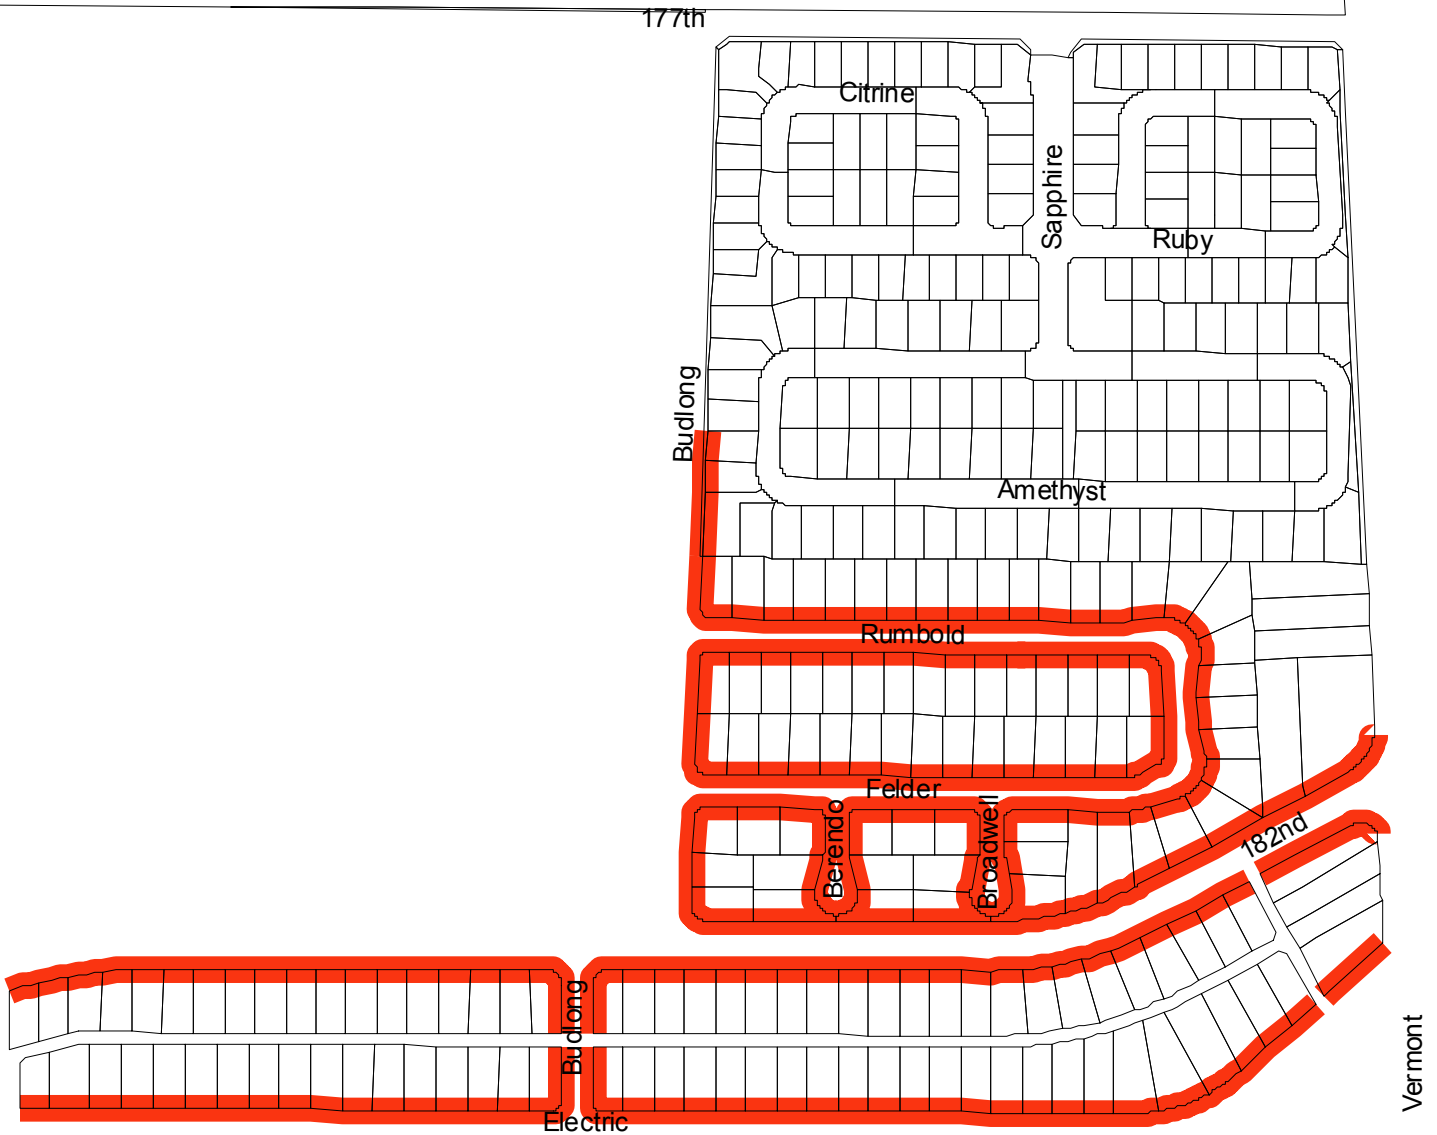

Permit Parking District No. 2

10.28.290 Special district regulations – Parking restricted in defined districts.

Except by duly issued permit, parking is unlawful where posted in accordance with the provisions of this chapter within the areas designated as follows:

B. District No. 2. No parking between the hours of seven-thirty a.m. and four p.m., Monday - Friday, holiday excepted.