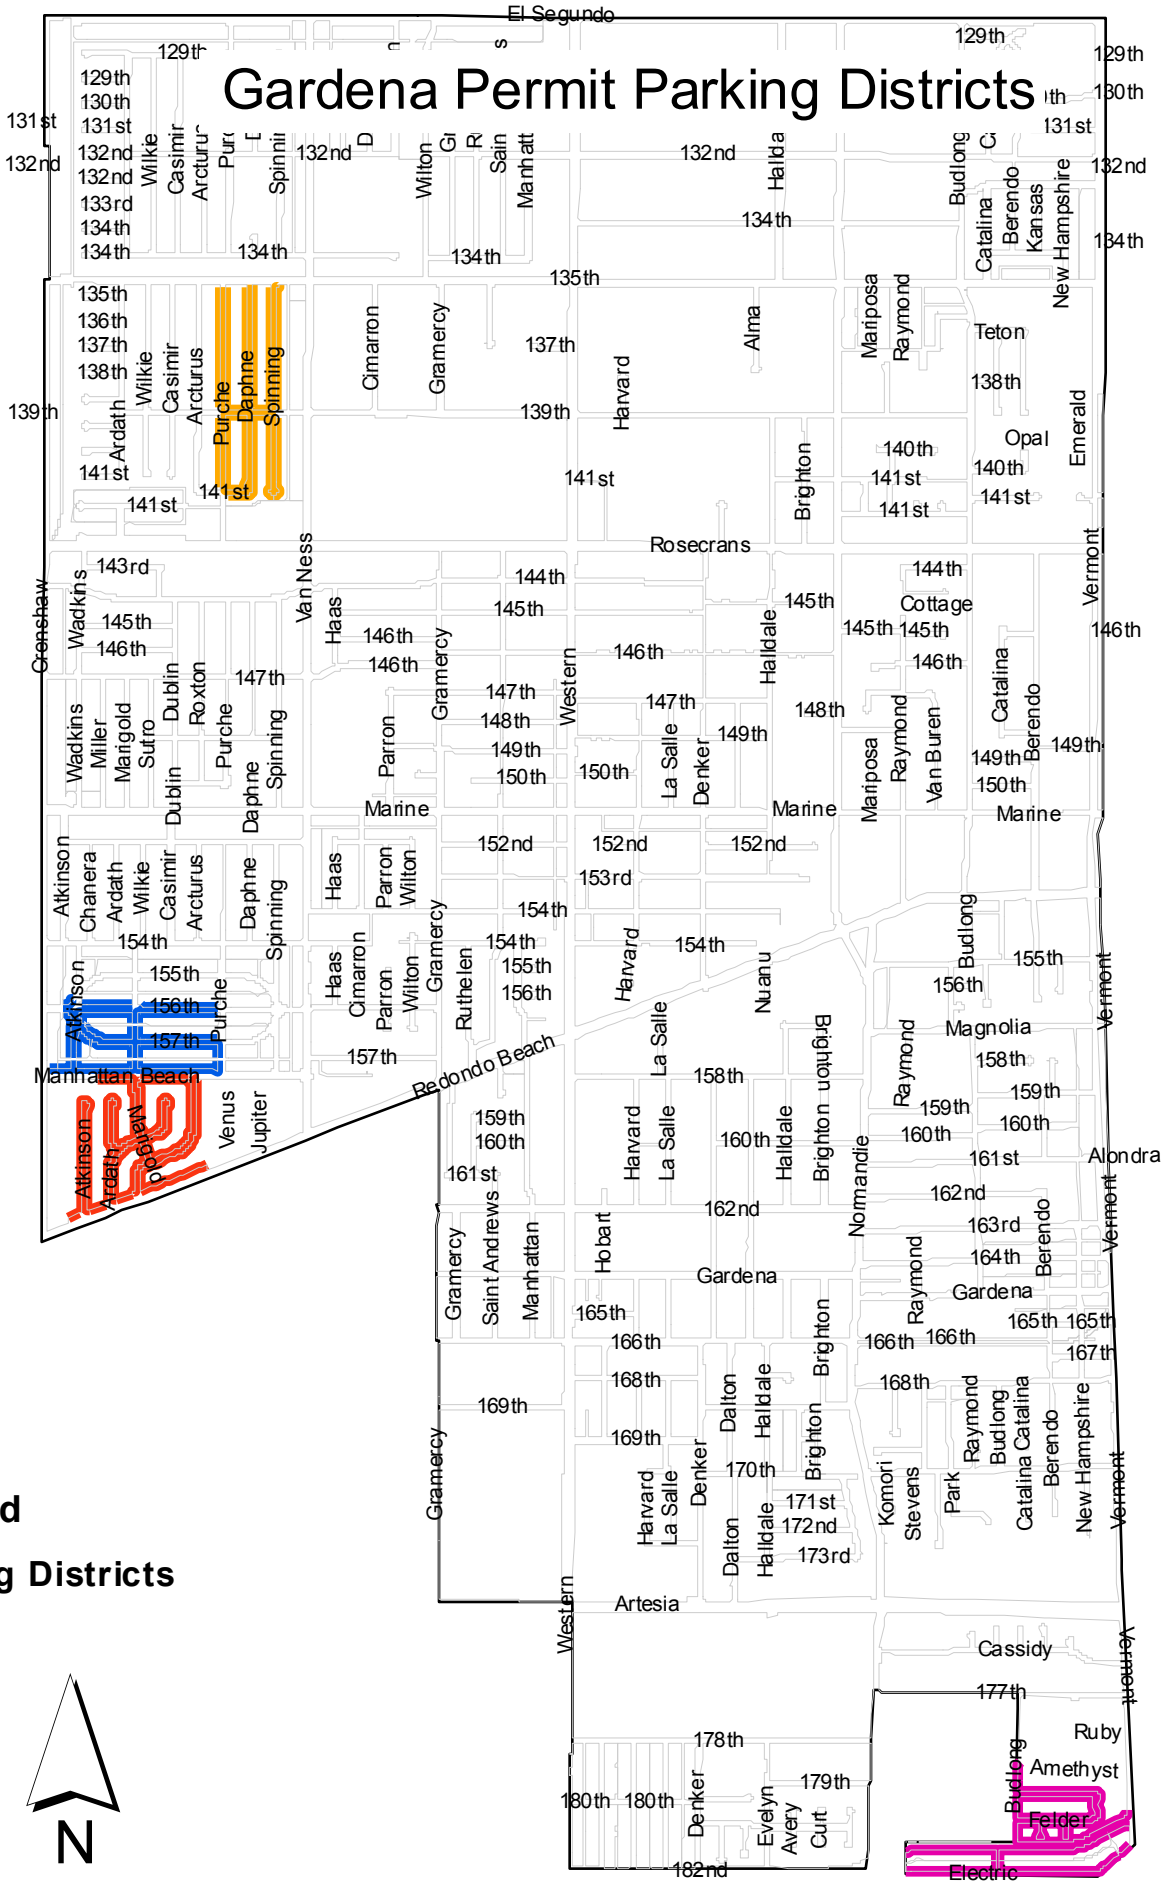

Gardena Permit Parking Districts

Legend

Parking Districts

District	Color
1	Red
2	Pink
3	Blue
4	Yellow

N