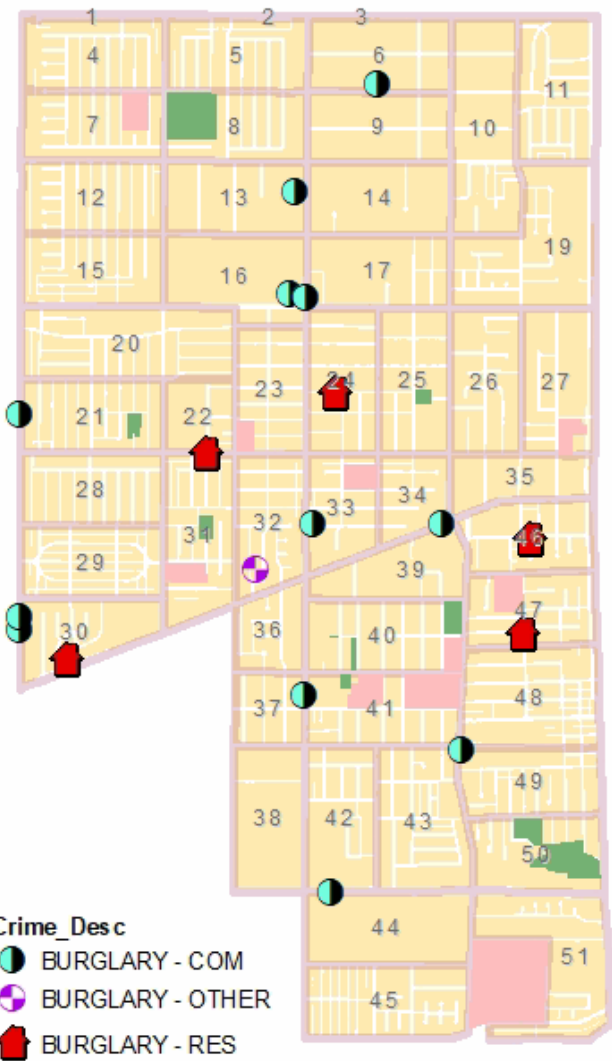

BURGLARY

11/6/2018	8:05:46PM	BURGLARY - RESIDENTIAL	1200 W 160TH ST
11/7/2018	3:50:10PM	BURGLARY - RESIDENTIAL	2000 W MARINE AV
11/10/2018	9:30:52PM	BURGLARY - COMMERCIAL	136000 S WESTERN AVE
11/11/2018	3:00:46AM	BURGLARY - RESIDENTIAL	155000 S BUDLONG PL
11/12/2018	10:05:15PM	BURGLARY - COMMERCIAL	154000 S WESTERN AVE
11/17/2018	12:32:14AM	BURGLARY - COMMERCIAL	166000 NORMANDIE AVE
11/15/2018	10:00:04PM	BURGLARY - COMMERCIAL	1500 W 132ND ST
11/23/2018	1:38:54AM	BURGLARY - COMMERCIAL	159000 S CRENSHAW BL
11/23/2018	2:43:21AM	BURGLARY - COMMERCIAL	142000 S WESTERN AVE
11/24/2018	5:49:34AM	BURGLARY - COMMERCIAL	1700 W ARTESIA BL
11/26/2018	9:00:30PM	BURGLARY - COMMERCIAL	1400 W REDONDO BEACH BL
11/24/2018	12:00:48PM	BURGLARY - RESIDENTIAL	1700 W 147TH ST
11/28/2018	5:55:54AM	BURGLARY - RESIDENTIAL	1700 W 147TH ST
11/28/2018	1:00:27AM	BURGLARY - COMMERCIAL	163000 S WESTERN AV
11/28/2018	8:00:06PM	BURGLARY - COMMERCIAL	149000 S CRENSHAW BL
11/29/2018	6:00:00PM	BURGLARY - RESIDENTIAL	161000 ARCTURUS AVE
11/29/2018	2:00:25PM	BURGLARY - COMMERCIAL	142000 S WESTERN AV

Gardena PD - 30 Day Crime
Date: 12/4/2018 Time: 5:18:25 AM