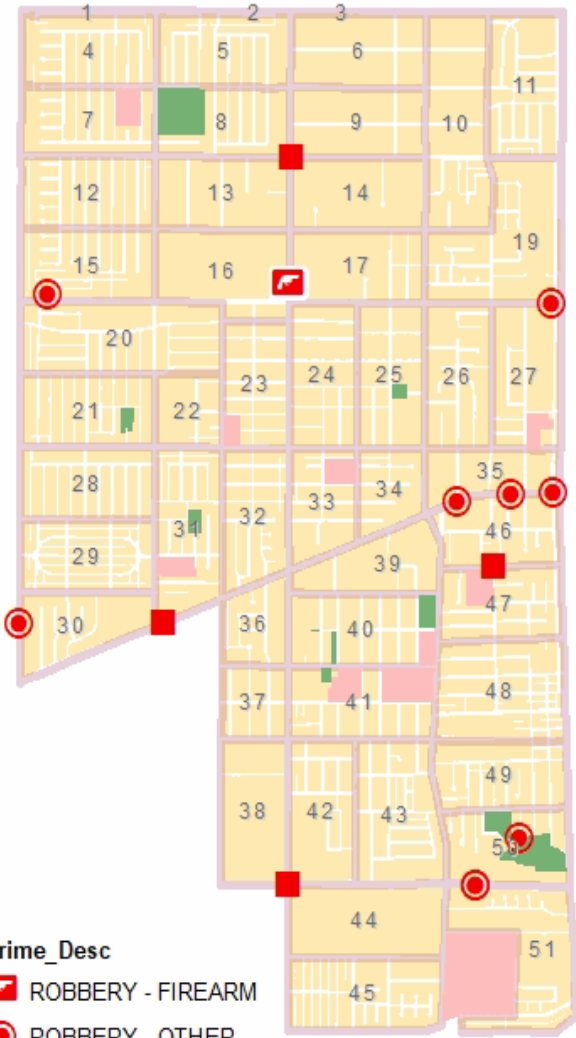

Gardena Police Department

Part-1 Crimes and Maps - 30 Day Period

Gardena Crime Accountability and Reduction Strategy

Sun November 4, 2018 through Tue December 4, 2018

Crime locations are listed as street block addresses or intersections. The crime data displayed may not be accurate or completely up to date, but efforts are made to keep the information accurate. Crime data is dynamic and not always accurate because not all crimes are reported and crime classification relies on the information provided by involved parties. The major Part-1 crime categories are listed and displayed on accompanying maps. These include robbery, burglary, auto theft, theft and various felony assaults. The Gardena Police Department has no responsibility for the accuracy of this data and accompanying map.

ROBBERY

Crime_Desc

-  ROBBERY - FIREARM
-  ROBBERY - OTHER
-  ROBBERY - STRONGARM

11/5/2018	8:26:21AM	ROBBERY - OTHER	160000 S CRENSHAW BL
11/5/2018	9:13:17AM	ROBBERY - OTHER	2900 ROSECRANS AVE
11/6/2018	2:26:45PM	ROBBERY - OTHER	1200 W ARTESIA BL
11/11/2018	2:03:16AM	ROBBERY - OTHER	1300 W REDONDO BEACH BL
11/11/2018	2:03:46AM	ROBBERY - STRONGARM	174000 S WESTERN AV
11/13/2018	7:58:09PM	ROBBERY - OTHER	1000 W REDONDO BEACH BL
11/16/2018	3:50:41PM	ROBBERY - OTHER	1200 W ARTESIA BL
11/18/2018	3:41:48PM	ROBBERY - OTHER	175000 S CATALINA AVE
11/19/2018	10:59:32AM	ROBBERY - STRONGARM	135000 S WESTERN AVE
11/20/2018	8:17:44PM	ROBBERY - FIREARM	141000 S WESTERN AV
11/21/2018	2:10:40AM	ROBBERY - OTHER	1100 W REDONDO BEACH BL
11/25/2018	11:20:59AM	ROBBERY - OTHER	1000 W ROSECRANS AV
11/25/2018	8:00:31PM	ROBBERY - STRONGARM	MAGNOLIA AVE & BUDLONG AVE
11/30/2018	2:30:45PM	ROBBERY - OTHER	W CARSON ST & S WESTERN AVE
12/3/2018	2:50:10PM	ROBBERY - STRONGARM	2100 W REDONDO BEACH BL