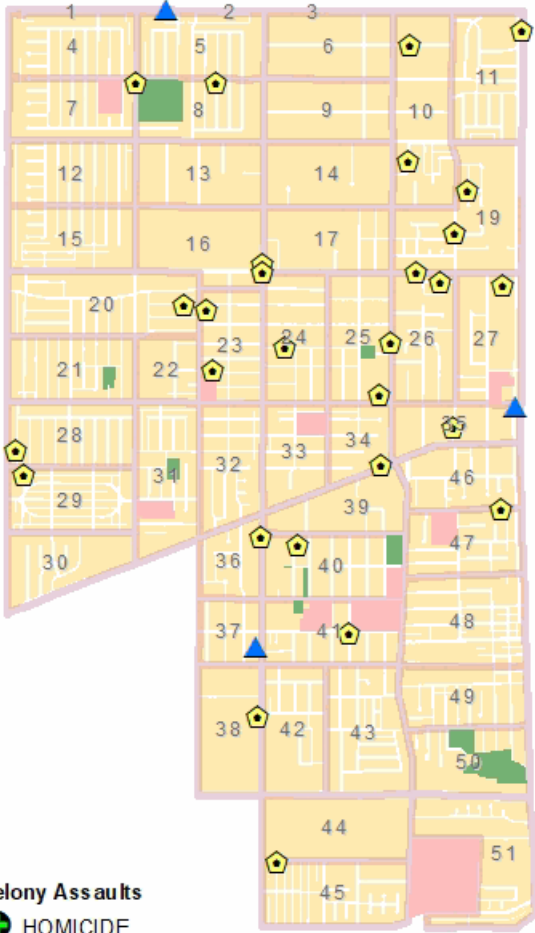

Gardena Police Department

Part-1 Crimes and Maps - 30 Day Period

Gardena Crime Accountability and Reduction Strategy

Sun November 4, 2018 through Tue December 4, 2018

Crime locations are listed as street block addresses or intersections. The crime data displayed may not be accurate or completely up to date, but efforts are made to keep the information accurate. Crime data is dynamic and not always accurate because not all crimes are reported and crime classification relies on the information provided by involved parties. The major Part-1 crime categories are listed and displayed on accompanying maps. These include robbery, burglary, auto theft, theft and various felony assaults. The Gardena Police Department has no responsibility for the accuracy of this data and accompanying map.

ASSAULTS - VIOLENT CRIMES

11/8/2018	9:40:39PM	273.5 (F)(1)	ASSAULT	1300 W ROSECRANS AV
11/9/2018	4:51:50AM	273.5 (A)	ASSAULT	1900 W 149TH ST
11/10/2018	9:30:19PM	273.5 (A)	ASSAULT	129000 VERMONT AVE
11/10/2018	11:15:21PM	664/187(A) FIRE	ASSAULT	1400 W REDONDO BEACH BL
11/11/2018	4:00:11PM	273.5 (A)	ASSAULT	164000 S DALTON AV
11/12/2018	6:30:50AM	273.5 (A)	ASSAULT	154000 S ATKINSON AV
11/13/2018	10:00:18PM	273.5 (A)	ASSAULT	1700 W 147TH ST
11/9/2018	11:00:57PM	273.5 (F)(1)	ASSAULT	139000 S BUDLONG AV
11/18/2018	5:59:35PM	245 (A)(4)	ASSAULT	132000 S RUTHELEN AV
11/21/2018	3:41:41PM	243 (C)(2)	ASSAULT	1000 ROSECRANS AVE
11/21/2018	9:00:33PM	273.5 (A)	ASSAULT	1200 W 144TH ST
11/23/2018	12:47:28AM	273.5 (A)	ASSAULT	147000 S NORMANDIE AV
11/16/2018	7:30:01PM	417(A)(2)	ASSAULT	1400 MARINE AVE
11/25/2018	11:00:07AM	245(A)(1)	ASSAULT	142000 S WESTERN AV
11/26/2018	2:20:09PM	422	ASSAULT	140000 S BUDLONG AV
11/29/2018	10:17:54AM	273.5 (A)	ASSAULT	138000 S CATALINA AV
12/3/2018	4:50:46AM	273.5 (F)(1)	ASSAULT	1000 W MAGNOLIA AV