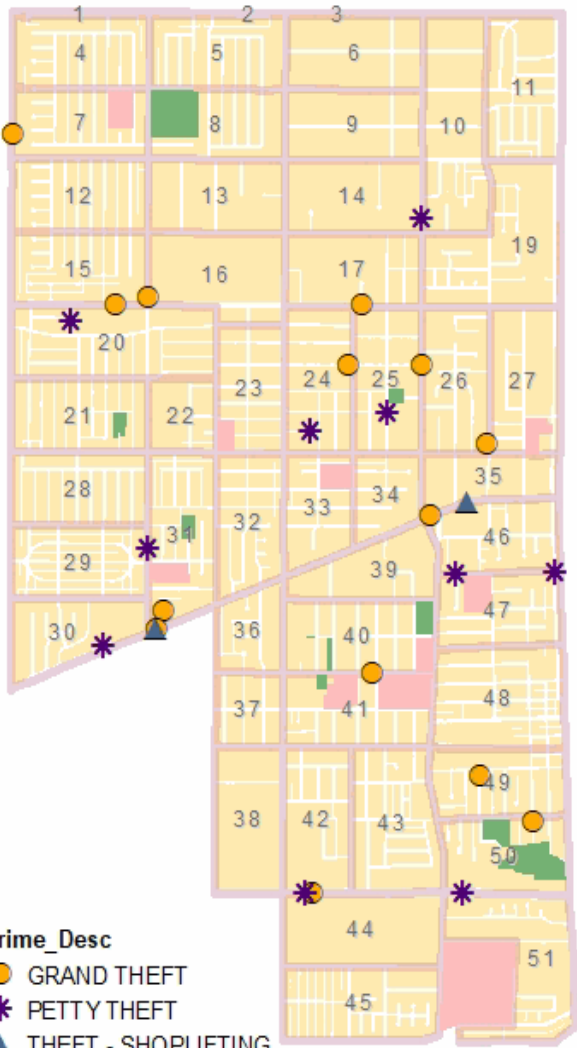

THEFT / LARCENY

1. **Crime_Desc**
2. GRAND THEFT
   - PETTY THEFT
   - ▲ THEFT - SHOPLIFTING
   - parks
   - schools

Gardena PD - 30 Day Crime
Date: 12/4/2018 Time: 4:40:31 AM

11/6/2018 4:45:56PM	GRAND THEFT	141000 S KINGSLEY DR
11/7/2018 2:25:47PM	PETTY THEFT	143000 S WILKIE AV
11/7/2018 9:30:07PM	GRAND THEFT	168000 S RAYMOND PL
11/5/2018 2:00:23AM	GRAND THEFT	150000 BUDLONG AVE
11/13/2018 9:00:02PM	GRAND THEFT	1300 W REDONDO BEACH BL
11/5/2018 9:00:19AM	GRAND THEFT	142000 S VAN NESS AV
11/18/2018 11:14:26AM	GRAND THEFT	1700 W ARTESIA BL
11/17/2018 9:00:20AM	PETTY THEFT	1300 W MAGNOLIA AV
11/21/2018 5:02:28PM	GRAND THEFT	134000 S CRENSHAW BL
11/22/2018 2:10:36PM	PETTY THEFT	155000 S VAN NESS AV
11/23/2018 10:50:13AM	GRAND THEFT	NORMANDIE AVE & W 146TH ST
11/24/2018 10:09:00AM	PETTY THEFT	138000 S NORMANDIE AV
11/24/2018 9:32:18PM	PETTY THEFT	1700 W ARTESIA BL
11/25/2018 2:00:16PM	PETTY THEFT	1700 W 150TH ST
11/23/2018 6:00:06PM	GRAND THEFT	170000 S BERENDO AV
11/26/2018 7:40:24PM	GRAND THEFT	1600 W 146TH ST
11/25/2018 2:12:07AM	PETTY THEFT	149000 S HALDDALE AV
11/27/2018 1:00:39PM	PETTY THEFT	1300 W ARTESIA BL
11/27/2018 8:47:10PM	GRAND THEFT	2400 W ROSECRANS AV
11/29/2018 1:00:54PM	PETTY THEFT	157000 S VERMONT AV
11/30/2018 2:30:57PM	GRAND THEFT	2100 W REDONDO BEACH BLVD
12/1/2018 11:30:21AM	THEFT - SHOPLIFTING	1200 W REDONDO BEACH BL
12/1/2018 1:11:49PM	GRAND THEFT	2100 W REDONDO BEACH BL
12/2/2018 9:30:09PM	PETTY THEFT	2500 W REDONDO BEACH BLVD
12/3/2018 5:00:48PM	THEFT - SHOPLIFTING	2100 W REDONDO BEACH BL
12/3/2018 11:00:25AM	GRAND THEFT	1500 W 162ND ST