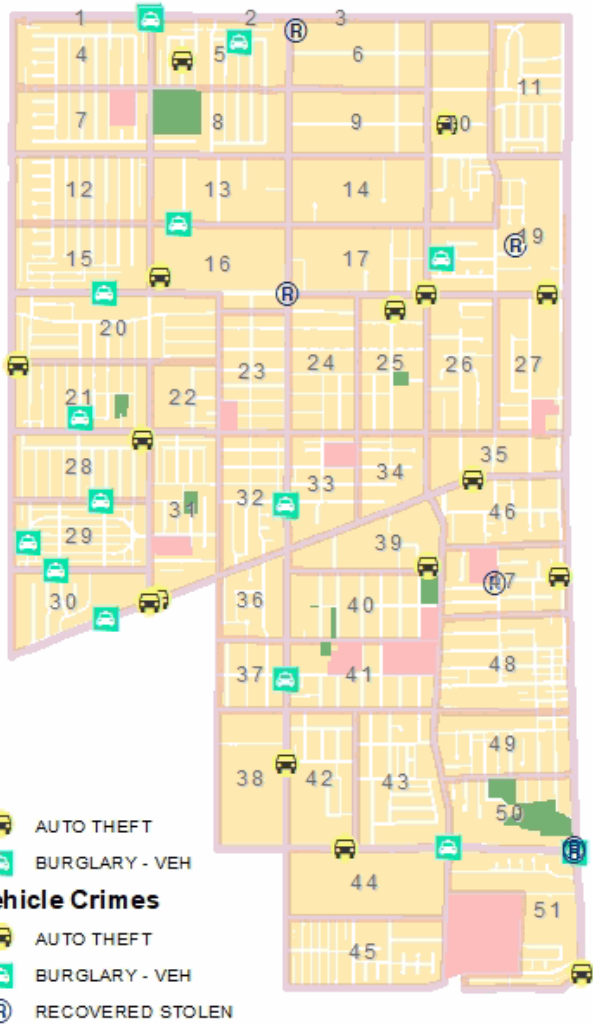

VEHICLE CRIMES -Vehicle Theft (GTA) and Vehicle Burglary

Gardena PD - 30 Day Crime
Date: 12/4/2018 Time: 5:14:06 AM

11/4/2018	5:00:17PM	AUTO THEFT	144000 HALLDALE AVE
11/5/2018	3:00:28PM	BURGLARY - VEH	154000 S WESTERN AV
11/5/2018	8:00:09PM	AUTO THEFT	147000 CRENSHAW BLVD
11/6/2018	3:20:58AM	BURGLARY - VEH	157000 S ATKINSON AV
11/6/2018	10:10:49AM	BURGLARY - VEH	164000 S WESTERN AV
11/7/2018	4:00:26AM	AUTO THEFT	1400 W 158TH ST
11/8/2018	12:40:09PM	AUTO THEFT	1000 W 159TH ST
11/8/2018	6:00:42PM	AUTO THEFT	S NORMANDIE AV & W ROSECRANS AV
11/9/2018	8:15:21AM	AUTO THEFT	2100 W REDONDO BEACH BL
11/9/2018	6:00:13PM	BURGLARY - VEH	154000 S WESTERN AV
11/9/2018	8:00:52PM	BURGLARY - VEH	150000 S DUBLIN AV
11/9/2018	10:00:28PM	BURGLARY - VEH	150000 S DUBLIN AV
11/13/2018	12:01:31AM	BURGLARY - VEH	1300 W 141ST ST
11/16/2018	9:00:40PM		160000 S CRENSHAW BL
11/17/2018	5:57:33AM	AUTO THEFT	2200 MARINE AVE
11/17/2018	2:00:17AM	AUTO THEFT	1000 W ROSECRANS AV
11/19/2018	9:30:54PM	BURGLARY - VEH	2200 W EL SEGUNDO BL
11/20/2018	9:00:14PM	AUTO THEFT	130000 S DALESIDE AV
11/21/2018	2:10:02PM	AUTO THEFT	W ELECTRIC ST & S VERMONT AV
11/22/2018	5:30:31AM	BURGLARY - VEH	129000 S RUTHELEN AV
11/22/2018	2:10:36PM		155000 S VAN NESS AV
11/24/2018	12:00:08AM	BURGLARY - VEH	2500 W REDONDO BEACH BL
11/25/2018	7:00:02PM	BURGLARY - VEH	2100 W 139TH ST
11/22/2018	7:00:15AM	BURGLARY - VEH	2800 W MANHATTAN BEACH BL
11/27/2018	5:50:28PM	BURGLARY - VEH	1000 W ARTESIA BL
11/27/2018	6:55:34PM	BURGLARY - VEH	1000 W ARTESIA BL
11/29/2018	3:40:20AM	AUTO THEFT	1600 W ARTESIA BL
11/29/2018	3:00:48AM	AUTO THEFT	142000 VAN NESS AVE
11/30/2018	6:00:55AM	BURGLARY - VEH	139000 E/OF VAN NESS AVE
11/30/2018	8:00:37AM	BURGLARY - VEH	S PURCHE AV & W ROSECRANS AV
12/1/2018	5:30:28PM	AUTO THEFT	1200 W REDONDO BEACH BL
12/2/2018	4:15:06AM	AUTO THEFT	169000 S WESTERN AV
12/2/2018	9:24:32AM	BURGLARY - VEH	128000 S VAN NESS AV
12/2/2018	4:00:23AM	AUTO THEFT	1300 W 134TH ST
12/2/2018	2:09:33PM	BURGLARY - VEH	1300 W ARTESIA BL
12/2/2018	4:32:35PM		156000 S SAINT ANDREWS PL
12/3/2018	4:10:55AM	BURGLARY - VEH	2500 W 154TH ST
12/3/2018	11:13:48AM	AUTO THEFT	2200 W REDONDO BEACH BL