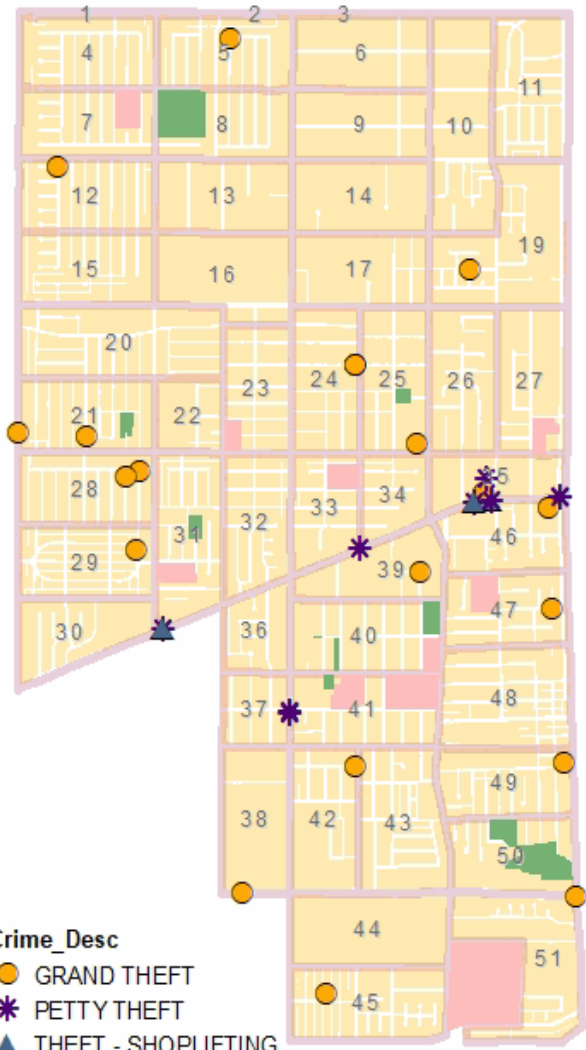

THEFT / LARCENY

1. **Crime_Desc**
2. GRAND THEFT
   - PETTY THEFT
   - ▲ THEFT - SHOPLIFTING
   - parks
   - schools

Gardena PD - 30 Day Crime
Date: 2/18/2019 Time: 4:40:07 AM

1/19/2019 8:16:00PM	PETTY THEFT	164000 S WESTERN AV
1/21/2019 2:41:00PM	THEFT - SHOPLIFTING	2100 W REDONDO BEACH BL
1/21/2019 7:30:00PM	GRAND THEFT	2400 W 155TH ST
1/21/2019 7:30:00PM	GRAND THEFT	152000 S SPINNING AV
1/22/2019 10:24:00AM	THEFT - SHOPLIFTING	1200 W REDONDO BEACH BL
1/22/2019 11:05:00AM	THEFT - SHOPLIFTING	1200 W REDONDO BEACH BL
1/21/2019 6:48:00PM	GRAND THEFT	150000 S DUBLIN AV
1/22/2019 4:00:00PM	PETTY THEFT	1600 W REDONDO BEACH BL
1/24/2019 1:54:00PM	PETTY THEFT	2100 W REDONDO BEACH BL
1/25/2019 6:56:00PM	GRAND THEFT	167000 VERMONT AVE
1/26/2019 2:27:00PM	GRAND THEFT	1600 W 146TH ST
1/26/2019 7:00:00PM	GRAND THEFT	2900 W 135TH PL
1/29/2019 9:30:00AM	THEFT - SHOPLIFTING	1200 W REDONDO BEACH BL
1/24/2019 8:00:00AM	GRAND THEFT	1200 W REDONDO BEACH BLVD
2/1/2019 2:10:00PM	GRAND THEFT	W 157TH ST & S BRIGHTON AV
1/26/2019 11:00:00AM	GRAND THEFT	129000 S GRAMERCY PL
2/2/2019 7:00:00PM	PETTY THEFT	1000 W REDONDO BEACH BL
1/20/2019 4:00:00PM	GRAND THEFT	1000 W REDONDO BEACH BLVD
2/3/2019 12:00:00PM	GRAND THEFT	179000 HARVARD BLVD
2/5/2019 4:00:00AM	GRAND THEFT	150000 S CRENSHAW BL
2/7/2019 12:00:00AM	GRAND THEFT	1600 W 146TH ST
2/7/2019 12:00:00AM	GRAND THEFT	1000 W ARTESIA BL
2/8/2019 6:09:00AM	PETTY THEFT	1200 W REDONDO BEACH BL
2/2/2019 12:00:00AM	GRAND THEFT	1000 W 159TH ST
2/9/2019 1:00:00AM	GRAND THEFT	1600 W 168TH ST
2/10/2019 8:57:00PM	PETTY THEFT	1200 W REDONDO BEACH BL
2/11/2019 10:56:00AM	THEFT - SHOPLIFTING	1200 W REDONDO BEACH BL
2/11/2019 12:00:00AM	THEFT - SHOPLIFTING	2100 W REDONDO BEACH BL
2/11/2019 11:30:00PM	PETTY THEFT	1000 W REDONDO BEACH BL
2/12/2019 12:15:00PM	GRAND THEFT	1600 W 146TH ST
2/12/2019 12:45:00PM	GRAND THEFT	1900 W ARTESIA BL
2/11/2019 8:00:00PM	GRAND THEFT	152000 S DAPHNE AV
2/13/2019 5:10:00AM	GRAND THEFT	1200 W 141ST ST
2/14/2019 1:00:00PM	THEFT - SHOPLIFTING	2100 W REDONDO BEACH BL
2/14/2019 5:53:00PM	THEFT - SHOPLIFTING	2100 W REDONDO BEACH BL
2/15/2019 9:30:00AM	PETTY THEFT	152000 BUDLONG AVE
2/16/2019 5:02:00PM	PETTY THEFT	165000 S WESTERN AV
2/17/2019 9:00:00AM	GRAND THEFT	1400 MARINE AVE