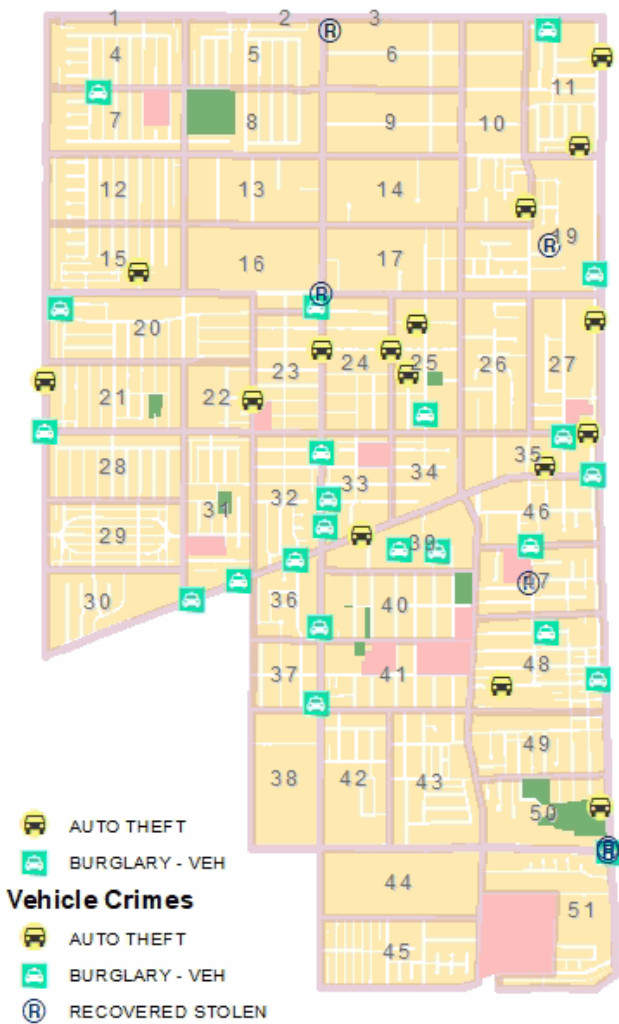

VEHICLE CRIMES -Vehicle Theft (GTA) and Vehicle Burglary

Gardena PD - 30 Day Crime
Date: 2/18/2019 Time: 5:14:07 AM

1/19/2019 12:30:00PM	AUTO THEFT	1600 W REDONDO BEACH BL
1/23/2019 8:00:00PM	BURGLARY - VEH	2100 W REDONDO BEACH BL
1/23/2019 7:30:00PM	BURGLARY - VEH	154000 S WESTERN AVE
1/24/2019 7:00:00AM	AUTO THEFT	1400 S WASHINGTON AVE
1/24/2019 11:34:00AM	AUTO THEFT	1500 W 145TH ST
1/25/2019 3:00:00PM	AUTO THEFT	6300 OVERHILL DR
1/26/2019 11:00:00PM	BURGLARY - VEH	1000 W REDONDO BEACH BL
1/27/2019 10:14:00PM	BURGLARY - VEH	129000 S CATALINA AV
1/28/2019 12:55:00PM	BURGLARY - VEH	1000 W GARDENA BLVD
1/28/2019 7:30:00PM	BURGLARY - VEH	1000 W ARTESIA BL
1/28/2019 7:00:00PM	BURGLARY - VEH	1000 W ARTESIA BL
1/28/2019 6:30:00PM	BURGLARY - VEH	143000 S WESTERN AVE
1/31/2019 6:00:00PM	AUTO THEFT	1000 W MARINE AV
2/1/2019 9:17:00AM	BURGLARY - VEH	151000 S BERENDO AV
2/1/2019 3:28:00AM	BURGLARY - VEH	138000 S NORMANDIE AVE
2/1/2019 7:30:00PM	BURGLARY - VEH	1100 W 162ND ST
2/2/2019 7:00:00PM	AUTO THEFT	134000 S NEW HAMPSHIRE AV
2/3/2019 9:12:00AM		1200 W REDONDO BEACH BL
2/3/2019 11:15:00PM	AUTO THEFT	1100 W REDONDO BEACH BLVD
2/3/2019 6:00:00PM	AUTO THEFT	VERMONT AVE & W 130TH ST
2/2/2019 8:45:00AM	BURGLARY - VEH	151000 S CRENSHAW BL
2/2/2019 3:00:00PM	AUTO THEFT	1800 W 146TH ST
2/5/2019 3:20:00AM	AUTO THEFT	137000 BUDLONG AVE
2/4/2019 9:00:00PM	AUTO THEFT	W 149TH ST & GRAMERCY PL
2/6/2019 2:36:00PM		1200 W 166TH ST
2/6/2019 1:32:00PM	BURGLARY - VEH	141000 S VERMONT AV
2/6/2019 9:45:00PM	BURGLARY - VEH	161000 S WESTERN AV
2/6/2019 7:00:00PM	AUTO THEFT	141000 PURCHE AVE
2/7/2019 7:30:00PM	BURGLARY - VEH	150000 S HALLDALE AV
2/7/2019 10:50:00PM	BURGLARY - VEH	152000 S WESTERN AV
2/8/2019 6:09:00AM		1200 W REDONDO BEACH BL
2/7/2019 10:30:00PM	BURGLARY - VEH	2900 ROSECRANS AVE
2/8/2019 8:00:00PM	BURGLARY - VEH	165000 S WESTERN AVE
2/8/2019 6:05:00PM	BURGLARY - VEH	157000 HALLDALE AVE
2/6/2019 11:00:00AM	AUTO THEFT	1500 W 147TH ST
2/11/2019 11:00:00PM	BURGLARY - VEH	S BUDLONG AV & W MAGNOLIA AV
2/13/2019 6:05:00PM	BURGLARY - VEH	154000 S WESTERN AVE
2/13/2019 12:30:00PM	AUTO THEFT	RAYMOND AVE & W GARDENA BLVD
2/15/2019 8:05:00PM	BURGLARY - VEH	1800 W REDONDO BEACH BL
2/15/2019 11:30:00PM	AUTO THEFT	144000 S VERMONT AV
2/15/2019 11:00:00PM	AUTO THEFT	171000 S VERMONT AVE
2/14/2019 8:00:00PM	AUTO THEFT	148000 S CRENSHAW BL
2/16/2019 5:20:00PM	BURGLARY - VEH	2000 W REDONDO BEACH BL
2/16/2019 10:16:00PM	BURGLARY - VEH	1600 W REDONDO BEACH BLVD
2/14/2019 9:45:00PM	BURGLARY - VEH	132000 WILKIE AVE
2/16/2019 9:00:00PM	AUTO THEFT	W 146TH ST & DENKER AVE