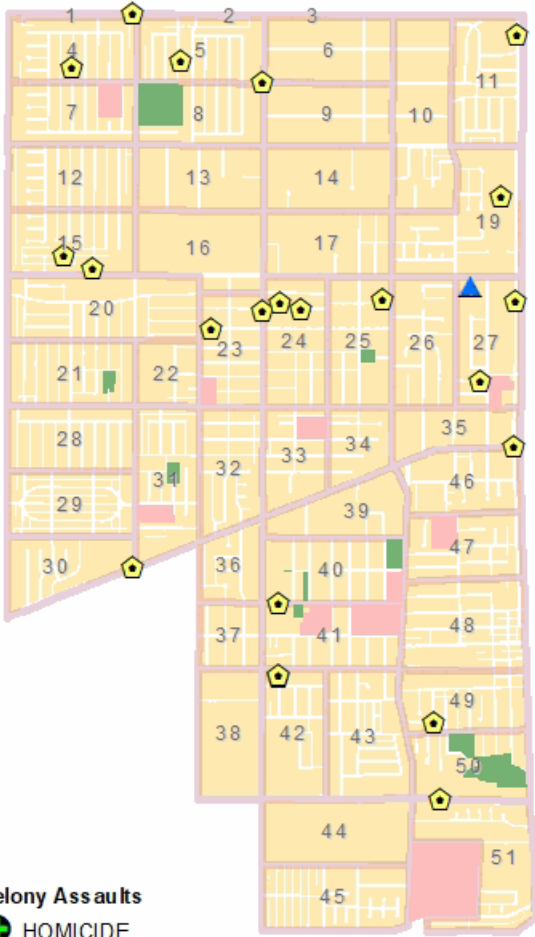

Gardena Police Department

Part-1 Crimes and Maps - 30 Day Period

Gardena Crime Accountability and Reduction Strategy

Sat January 19, 2019 through Mon February 18, 2019

Crime locations are listed as street block addresses or intersections. The crime data displayed may not be accurate or completely up to date, but efforts are made to keep the information accurate. Crime data is dynamic and not always accurate because not all crimes are reported and crime classification relies on the information provided by involved parties. The major Part-1 crime categories are listed and displayed on accompanying maps. These include robbery, burglary, auto theft, theft and various felony assaults. The Gardena Police Department has no responsibility for the accuracy of this data and accompanying map.

ASSAULTS - VIOLENT CRIMES

1/23/2019	9:30:00PM	368(B)(1)	ASSAULT	169000 S MARIPOSA AV
1/26/2019	12:00:00AM	273.5 (A)	ASSAULT	W 132ND ST & S WESTERN AV
1/26/2019	2:00:00PM	245(A)(1)	ASSAULT	138000 S VERMONT AVE
1/28/2019	12:00:00AM	273.5 (A)	ASSAULT	1400 W 145TH ST
1/29/2019	7:14:00PM	273.5 (A)	ASSAULT	129000 S VERMONT AV
2/1/2019	7:25:00PM	245(A)(2)	ASSAULT	2200 W EL SEGUNDO BL
2/3/2019	10:25:00PM	273.5 (A)	ASSAULT	1100 W 149TH ST
2/9/2019	4:16:00AM	245(A)(2)	ASSAULT	1700 W 145TH ST
2/10/2019	4:55:00AM	273.5 (A)	ASSAULT	167000 S HOBART BL
2/9/2019	7:30:00PM	245(A)(1)	ASSAULT	166000 S HOBART BLVD
2/10/2019	3:45:00PM	273.5 (A)	ASSAULT	130000 CIMARRON AVE
2/14/2019	12:05:00AM	245(A)(1)	ASSAULT	1700 W 145TH ST