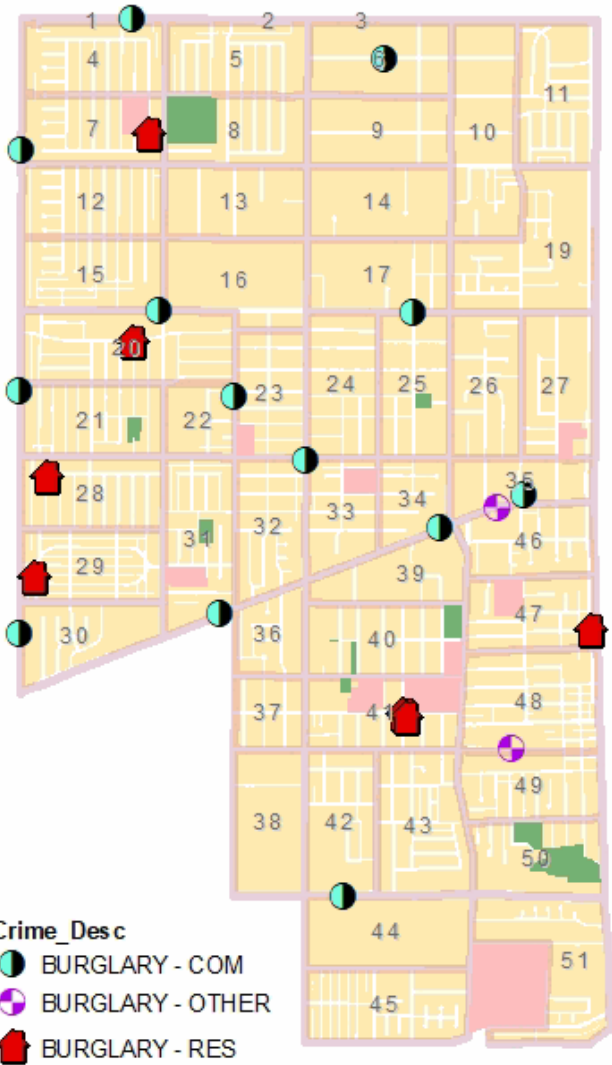

BURGLARY

1/19/2019 11:33:00PM	BURGLARY - COMMERCIAL	2200 W ROSECRANS AV
1/21/2019 4:21:00AM	BURGLARY - COMMERCIAL	1400 W REDONDO BEACH BL
1/20/2019 9:00:00PM	BURGLARY - COMMERCIAL	134000 S CRENSHAW BL
1/25/2019 8:50:00AM	BURGLARY - RESIDENTIAL	164000 S DALTON AV
1/25/2019 7:00:00AM	BURGLARY - RESIDENTIAL	164000 DALTON AVE
1/29/2019 4:22:00AM	BURGLARY - COMMERCIAL	147000 S CRENSHAW BL
1/29/2019 5:00:00PM	BURGLARY - COMMERCIAL	1600 W 130TH ST
2/1/2019 4:05:00PM	BURGLARY - RESIDENTIAL	152000 S CHANERA AV
2/4/2019 9:00:00PM	BURGLARY - COMMERCIAL	1500 W ROSECRANS AV
2/5/2019 11:20:00AM	BURGLARY - RESIDENTIAL	134000 S SPINNING AV
2/7/2019 10:18:00AM	BURGLARY - RESIDENTIAL	156000 ATKINSON AVE
1/21/2019 12:00:00AM	BURGLARY - COMMERCIAL	15112 S WESTERN AV #1 & 2
2/7/2019 9:08:00AM	BURGLARY - COMMERCIAL	147000 S GRAMERCY PL
2/8/2019 8:45:00AM	BURGLARY - RESIDENTIAL	160000 S VERMONT AV
2/8/2019 1:30:00PM	BURGLARY - COMMERCIAL	160000 S CRENSHAW BL
2/11/2019 9:00:00PM	BURGLARY - COMMERCIAL	1600 W ARTESIA BL
2/13/2019 5:43:00PM	BURGLARY - RESIDENTIAL	161000 S VERMONT
2/13/2019 5:00:00PM	BURGLARY - COMMERCIAL	2400 W EL SEGUNDO BL
2/14/2019 7:30:00AM	BURGLARY - RESIDENTIAL	2400 W 144TH ST
2/14/2019 10:34:00AM	BURGLARY - COMMERCIAL	1100 W REDONDO BEACH BLVD
2/16/2019 3:08:00AM	BURGLARY - COMMERCIAL	2000 W REDONDO BEACH BL

Gardena PD - 30 Day Crime
Date: 2/18/2019 Time: 5:18:07 AM