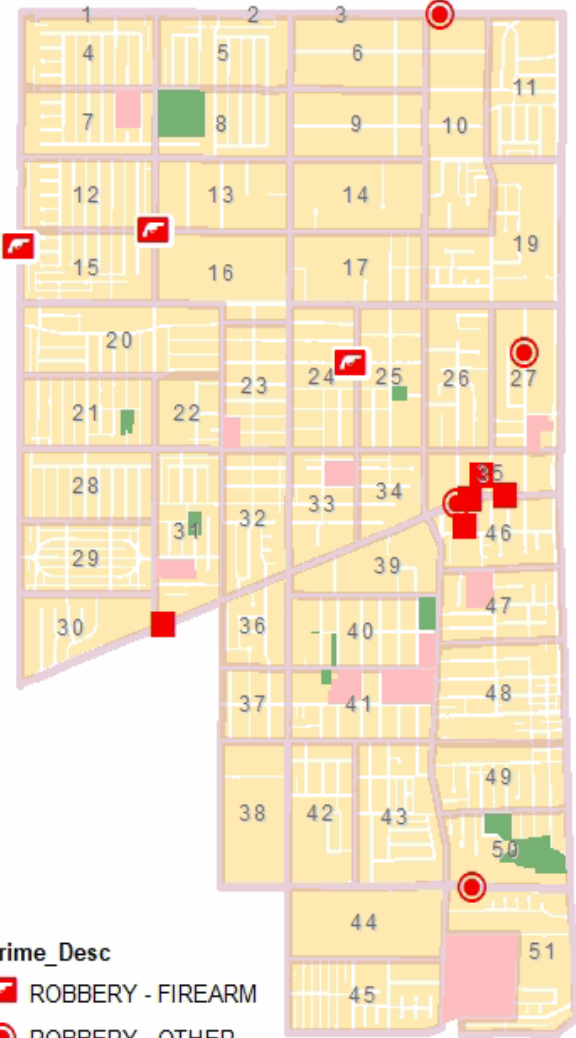

Gardena Police Department

Part-1 Crimes and Maps - 30 Day Period

Gardena Crime Accountability and Reduction Strategy

Sat January 19, 2019 through Mon February 18, 2019

Crime locations are listed as street block addresses or intersections. The crime data displayed may not be accurate or completely up to date, but efforts are made to keep the information accurate. Crime data is dynamic and not always accurate because not all crimes are reported and crime classification relies on the information provided by involved parties. The major Part-1 crime categories are listed and displayed on accompanying maps. These include robbery, burglary, auto theft, theft and various felony assaults. The Gardena Police Department has no responsibility for the accuracy of this data and accompanying map.

ROBBERY

1/19/2019	8:50:00PM	ROBBERY - FIREARM	139000 S VAN NESS AV
1/20/2019	11:08:00PM	ROBBERY - STRONGARM	2100 W REDONDO BEACH BL
1/22/2019	2:20:00PM	ROBBERY - OTHER	1300 W REDONDO BEACH BL
1/24/2019	2:38:00PM	ROBBERY - OTHER	1300 W ARTESIA BL
1/27/2019	12:45:00PM	ROBBERY - FIREARM	140000 S CRENSHAW BL
1/29/2019	10:58:00AM	ROBBERY - OTHER	1300 W EL SEGUNDO BL
2/3/2019	2:40:00AM	ROBBERY - STRONGARM	1100 W REDONDO BEACH BL
2/2/2019	5:00:00PM	ROBBERY - FIREARM	1600 W 146TH ST
2/7/2019	9:30:00PM	ROBBERY - STRONGARM	1200 W REDONDO BEACH BLVD
2/8/2019	6:15:00AM	ROBBERY - OTHER	1100 W 145TH ST
2/14/2019	4:45:00PM	ROBBERY - STRONGARM	1200 W REDONDO BEACH BL
2/15/2019	7:50:00AM	ROBBERY - STRONGARM	152000 BUDLONG AVE