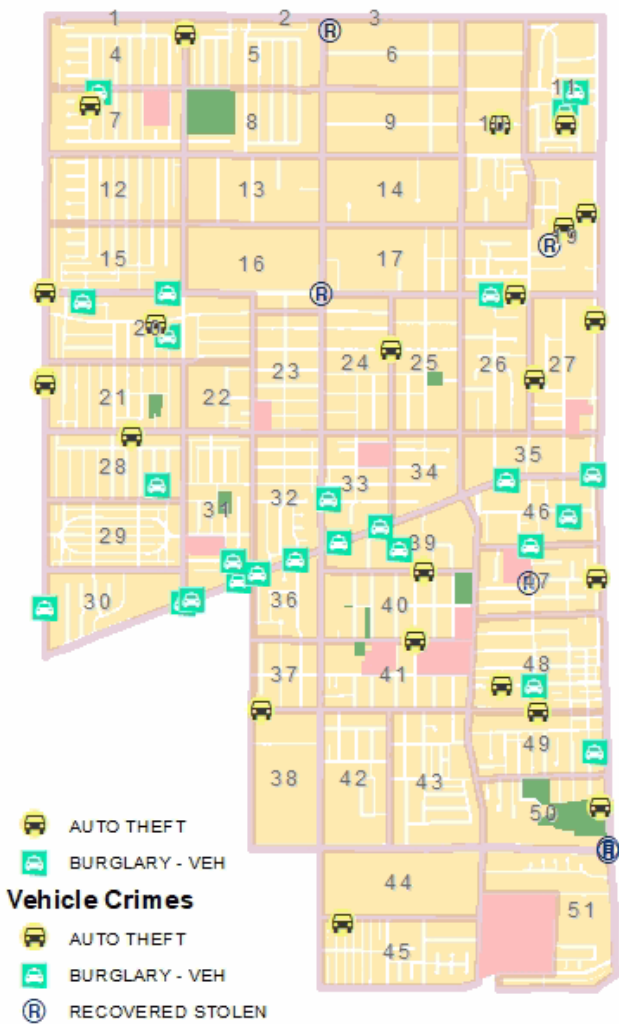

VEHICLE CRIMES -Vehicle Theft (GTA) and Vehicle Burglary

Gardena PD - 30 Day Crime
Date: 3/11/2019 Time: 5:14:08 AM

2/11/2019 11:00:00PM	BURGLARY - VEH	S BUDLONG AV & W MAGNOLIA AV
2/13/2019 6:05:00PM	BURGLARY - VEH	154000 S WESTERN AVE
2/13/2019 12:30:00PM	AUTO THEFT	RAYMOND AVE & W GARDENA BLVD
2/15/2019 8:05:00PM	BURGLARY - VEH	1800 W REDONDO BEACH BL
2/15/2019 11:30:00PM	AUTO THEFT	144000 S VERMONT AV
2/15/2019 11:00:00PM	AUTO THEFT	171000 S VERMONT AVE
2/14/2019 8:00:00PM	AUTO THEFT	148000 S CRENSHAW BL
2/16/2019 5:20:00PM	BURGLARY - VEH	2000 W REDONDO BEACH BL
2/16/2019 10:16:00PM	BURGLARY - VEH	1600 W REDONDO BEACH BLVD
2/14/2019 9:45:00PM	BURGLARY - VEH	132000 WILKIE AVE
2/16/2019 9:00:00PM	AUTO THEFT	W 146TH ST & DENKER AVE
2/18/2019 9:00:00PM	AUTO THEFT	129000 S VAN NESS AV
2/19/2019 1:00:00AM	AUTO THEFT	1300 W 134TH ST
2/20/2019 9:25:00AM	AUTO THEFT	178000 S HOBART BLVD
2/20/2019 4:45:00PM	BURGLARY - VEH	2200 W REDONDO BEACH BL
2/18/2019 8:00:00AM	AUTO THEFT	148000 S BUDLONG AVE
2/22/2019 3:00:00PM	BURGLARY - VEH	133000 S KANSAS AV
2/23/2019 6:40:00PM	BURGLARY - VEH	1600 W REDONDO BEACH BL
2/24/2019 9:05:00AM	BURGLARY - VEH	161000 S CRENSHAW BL
2/24/2019 10:00:00AM	BURGLARY - VEH	1900 W REDONDO BEACH BL
2/23/2019 10:00:00PM	BURGLARY - VEH	1200 W GARDENA BL
2/23/2019 10:00:00PM	BURGLARY - VEH	153000 DAPHNE AVE
2/24/2019 8:30:00PM	BURGLARY - VEH	168000 NEW HAMPSHIRE AVE
2/25/2019 9:30:00PM	AUTO THEFT	132000 S ARDATH AV
2/25/2019 8:00:00PM	AUTO THEFT	W 162ND ST & DALTON AVE
2/27/2019 7:41:00AM		1200 W REDONDO BEACH BL
2/26/2019 8:13:00AM	AUTO THEFT	1000 E AGATE CT
2/27/2019 9:41:00PM	AUTO THEFT	148000 S CRENSHAW BL
2/28/2019 11:55:00AM	BURGLARY - VEH	1000 W REDONDO BEACH BL
2/28/2019 4:20:00AM	BURGLARY - VEH	1000 W 132ND ST
2/28/2019 12:00:00PM	BURGLARY - VEH	155000 BERENDO AVE
3/1/2019 4:52:00PM	AUTO THEFT	W ROSECRANS AV
3/1/2019 5:00:00PM	AUTO THEFT	138000 VERMONT AVE
3/3/2019 1:00:00AM	BURGLARY - VEH	2000 W 157TH ST
3/2/2019 6:00:00PM	AUTO THEFT	2500 MARINE AVE
3/4/2019 10:40:00AM	BURGLARY - VEH	1300 W ROSECRANS AV
3/5/2019 4:00:00AM	AUTO THEFT	134000 S KANSAS AV
3/3/2019 12:30:00AM	BURGLARY - VEH	2700 W 143RD PL
3/5/2019 12:42:00PM	BURGLARY - VEH	1200 W REDONDO BEACH BL
3/5/2019 7:00:00PM	BURGLARY - VEH	1700 W REDONDO BEACH BL
3/6/2019 10:15:00AM	AUTO THEFT	W 159TH ST & S VERMONT AV
3/5/2019 10:00:00PM	AUTO THEFT	1500 W 158TH ST
3/4/2019 12:00:00AM	AUTO THEFT	1200 W 166TH ST
3/6/2019 9:00:00PM	AUTO THEFT	1200 W ROSECRANS AV
3/8/2019 3:56:00AM		157000 S CRENSHAW BL
3/9/2019 9:07:00AM	BURGLARY - VEH	2100 W REDONDO BEACH BL
3/9/2019 6:09:00PM		167000 S VERMONT AV
3/9/2019 7:00:00PM	AUTO THEFT	167000 GRAMERCY PL
3/10/2019 7:30:00PM	BURGLARY - VEH	2300 W ROSECRANS AV
3/9/2019 5:00:00PM	BURGLARY - VEH	145000 S SPINNING AV
3/10/2019 6:00:00PM	AUTO THEFT	144000 BLOCK S DAPHNE AV