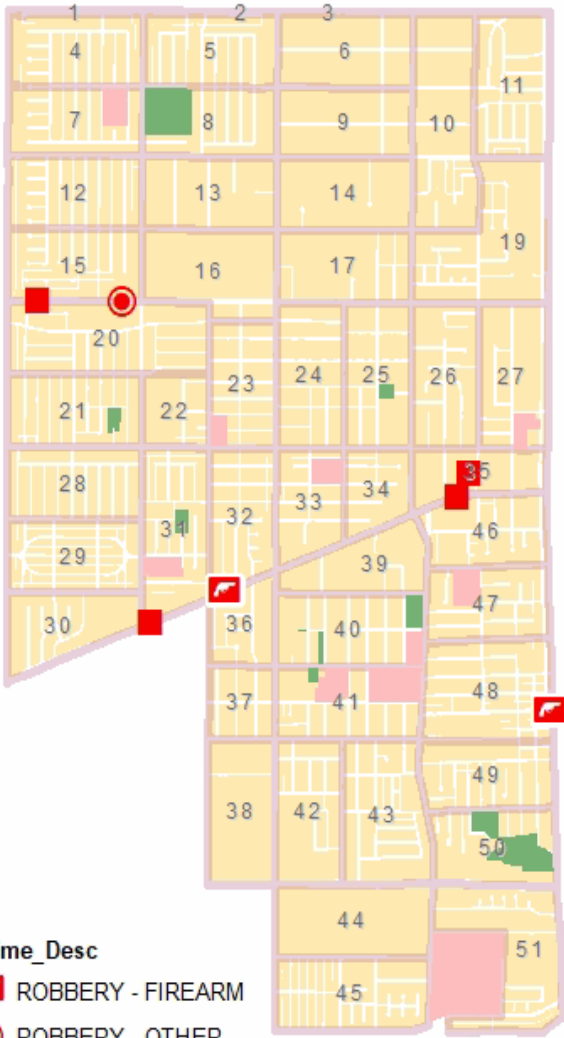

## Part-1 Crimes and Maps - 30 Day Period

Gardena Crime Accountability and Reduction Strategy

Sat February 9, 2019 through Mon March 11, 2019

Crime locations are listed as street block addresses or intersections. The crime data displayed may not be accurate or completely up to date, but efforts are made to keep the information accurate. Crime data is dynamic and not always accurate because not all crimes are reported and crime classification relies on the information provided by involved parties. The major Part-1 crime categories are listed and displayed on accompanying maps. These include robbery, burglary, auto theft, theft and various felony assaults. The Gardena Police Department has no responsibility for the accuracy of this data and accompanying map.

### ROBBERY

2/14/2019	4:45:00PM	ROBBERY - STRONGARM	1200 W REDONDO BEACH BL
2/15/2019	7:50:00AM	ROBBERY - STRONGARM	152000 BUDLONG AVE
2/20/2019	1:15:00AM	ROBBERY - FIREARM	W REDONDO BEACH BL & S RUTHELEN AV
2/22/2019	7:00:00PM	ROBBERY - STRONGARM	2100 W REDONDO BEACH BL
2/23/2019	10:18:00AM	ROBBERY - FIREARM	1000 W GARDENA BL
3/3/2019	4:30:00PM	ROBBERY - STRONGARM	2900 W ROSECRANS AV
3/4/2019	4:04:00PM	ROBBERY - OTHER	2300 W ROSECRANS AV