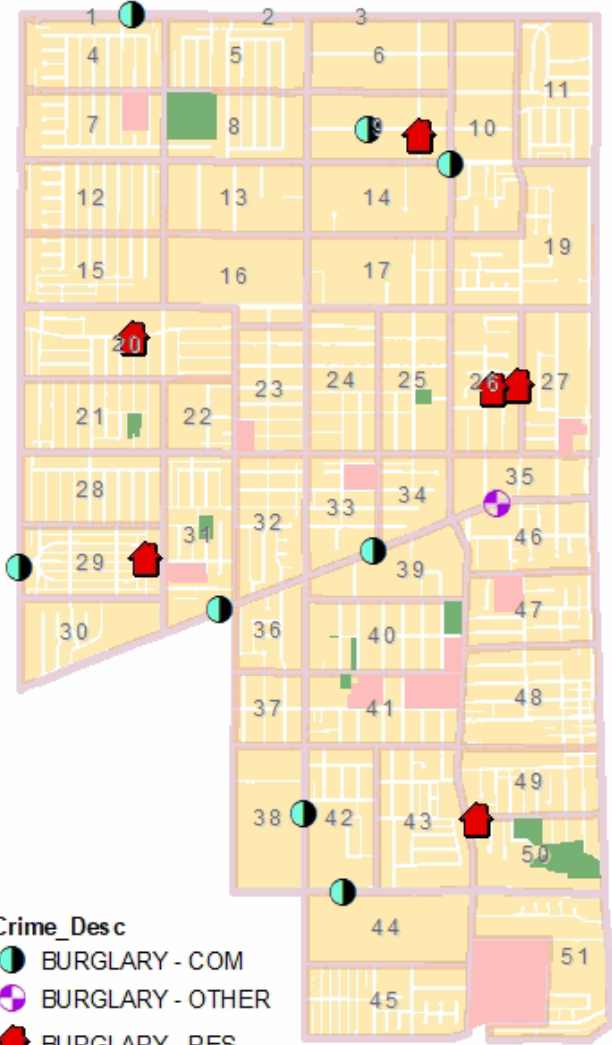

BURGLARY

2/11/2019	9:00:00PM	BURGLARY - COMMERCIAL	1600 W ARTESIA BL
2/13/2019	5:43:00PM	BURGLARY - RESIDENTIAL	161000 S VERMONT
2/13/2019	5:00:00PM	BURGLARY - COMMERCIAL	2400 W EL SEGUNDO BL
2/14/2019	7:30:00AM	BURGLARY - RESIDENTIAL	2400 W 144TH ST
2/16/2019	3:08:00AM	BURGLARY - COMMERCIAL	2000 W REDONDO BEACH BL
2/21/2019	10:46:00AM	BURGLARY - RESIDENTIAL	147000 BUDLONG AVE
2/23/2019	2:00:00PM	BURGLARY - RESIDENTIAL	1200 W 147TH ST
2/26/2019	12:01:00AM	BURGLARY - COMMERCIAL	135000 S NORMANDIE AV
2/26/2019	2:04:00AM	BURGLARY - COMMERCIAL	1600 W REDONDO BEACH BL
3/3/2019	4:30:00PM	BURGLARY - RESIDENTIAL	134000 S HALLDALE AV
3/6/2019	12:42:00AM	BURGLARY - COMMERCIAL	1600 W 134TH ST
3/8/2019	4:15:00PM	BURGLARY - RESIDENTIAL	1300 W 170TH ST
3/8/2019	8:00:00PM	BURGLARY - COMMERCIAL	170000 S WESTERN AV
3/10/2019	10:15:00AM	BURGLARY - RESIDENTIAL	2300 W 155TH ST

Gardena PD - 30 Day Crime
Date: 3/11/2019 Time: 5:18:06 AM