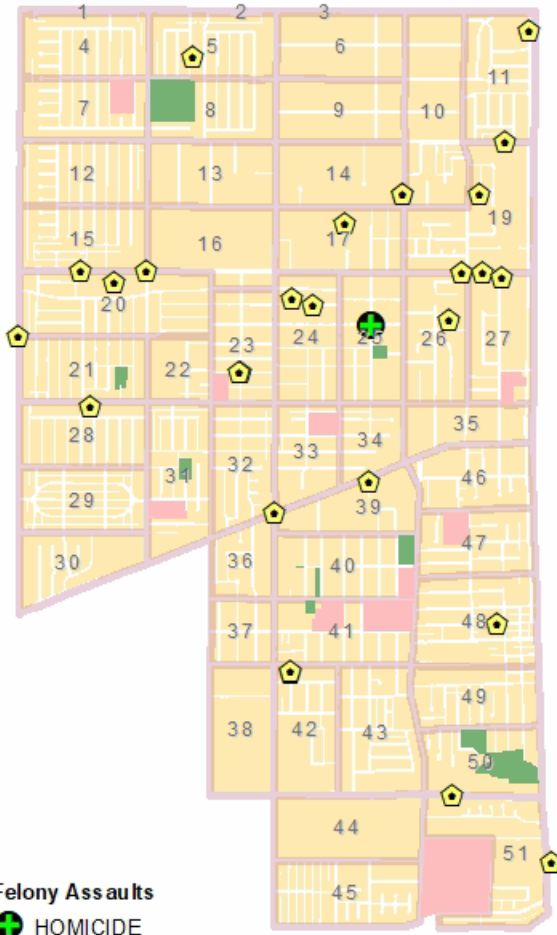

ASSAULTS - VIOLENT CRIMES

Felony Assaults

- HOMICIDE
- SEXUAL ASSAULT
- ASSAULT

Gardena PD - 30 Day Crime
Date: 3/11/2019 Time: 5:23:07 AM

2/9/2019 4:16:00AM	245(A)(2)	ASSAULT	1700 W 145TH ST
2/10/2019 4:55:00AM	273.5 (A)	ASSAULT	167000 S HOBART BL
2/9/2019 7:30:00PM	245(A)(1)	ASSAULT	166000 S HOBART BLVD
2/10/2019 3:45:00PM	273.5 (A)	ASSAULT	130000 CIMARRON AVE
2/14/2019 12:05:00AM	245(A)(1)	ASSAULT	1700 W 145TH ST
2/19/2019 1:20:00PM	273.5 (A)	ASSAULT	1200 W ROSECRANS AV
2/21/2019 7:00:00AM	273 D(A)	ASSAULT	W 149TH ST & S SAINT ANDREWS PL
2/22/2019 6:56:00PM	187	HOMICIDE	W 146TH ST & HALLDALE AVE
2/24/2019 11:00:00PM	245(A)(1)	ASSAULT	178000 S VERMONT AVE
2/25/2019 4:30:00PM	245 (A)(4)	ASSAULT	2400 ROSECRANS AVE
2/25/2019 7:40:00PM	245(A)(1)	ASSAULT	W REDONDO BEACH BL & S WESTERN A
2/26/2019 10:00:00AM	273.5 (A)	ASSAULT	2500 MARINE AVE
2/27/2019 12:00:00AM	273.5 (A)	ASSAULT	138000 S NORMANDIE AV
3/1/2019 7:45:00AM	245(A)(1)	ASSAULT	1500 139TH ST
3/1/2019 8:51:00AM	245(A)(1)	ASSAULT	1100 W 164TH ST
3/2/2019 7:40:00PM	273.5 (A)	ASSAULT	1200 W ROSECRANS AV
3/3/2019 3:30:00PM	273.5 (A)	ASSAULT	1000 ROSECRANS AVE
3/6/2019 10:15:00PM	273.5 (A)	ASSAULT	138000 S NORMANDIE AV
3/8/2019 7:06:00AM	422	ASSAULT	147000 S CRENSHAW BL
3/9/2019 3:50:00PM	273.5 (A)	ASSAULT	153000 S VAN NESS AV
3/9/2019 10:13:00PM	273.5 (A)	ASSAULT	129000 S VERMONT AV
3/10/2019 5:00:00PM	273.5 (A)	ASSAULT	2700 W ROSECRANS AV