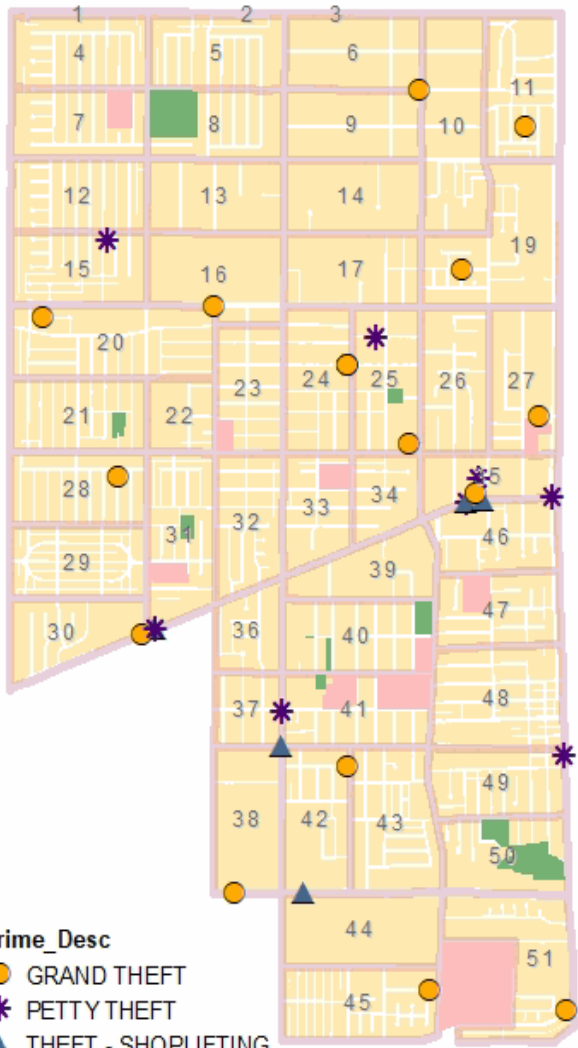

THEFT / LARCENY

Gardena PD - 30 Day Crime
Date: 3/11/2019 Time: 4:40:06 AM

2/9/2019 1:00:00AM	GRAND THEFT	1600 W 168TH ST
2/10/2019 8:57:00PM	PETTY THEFT	1200 W REDONDO BEACH BL
2/11/2019 10:56:00AM	THEFT - SHOPLIFTING	1200 W REDONDO BEACH BL
2/11/2019 12:00:00AM	THEFT - SHOPLIFTING	2100 W REDONDO BEACH BL
2/11/2019 11:30:00PM	PETTY THEFT	1000 W REDONDO BEACH BL
2/12/2019 12:15:00PM	GRAND THEFT	1600 W 146TH ST
2/12/2019 12:45:00PM	GRAND THEFT	1900 W ARTESIA BL
2/11/2019 8:00:00PM	GRAND THEFT	152000 S DAPHNE AV
2/13/2019 5:10:00AM	GRAND THEFT	1200 W 141ST ST
2/14/2019 1:00:00PM	THEFT - SHOPLIFTING	2100 W REDONDO BEACH BL
2/14/2019 5:53:00PM	THEFT - SHOPLIFTING	2100 W REDONDO BEACH BL
2/15/2019 9:30:00AM	PETTY THEFT	152000 BUDLONG AVE
2/16/2019 5:02:00PM	PETTY THEFT	165000 S WESTERN AV
2/17/2019 9:00:00AM	GRAND THEFT	1400 MARINE AVE
2/18/2019 1:15:00PM		1700 W 147TH ST
2/19/2019 11:30:00AM	GRAND THEFT	1600 W 146TH ST
2/15/2019 3:30:00PM	GRAND THEFT	1000 W 149TH ST
2/16/2019 6:13:00PM	GRAND THEFT	2000 W ROSECRANS AV
2/20/2019 9:00:00PM	GRAND THEFT	1400 W 179TH ST
2/21/2019 4:13:00PM	GRAND THEFT	2200 W REDONDO BEACH BL
2/21/2019 12:00:00AM	GRAND THEFT	134000 S KANSAS AV
2/22/2019 1:00:00PM	THEFT - SHOPLIFTING	166000 S WESTERN AV
2/22/2019 9:39:00PM	THEFT - SHOPLIFTING	1200 W REDONDO BEACH BL
2/25/2019 4:17:00AM	GRAND THEFT	2800 W 143RD PL
2/16/2019 12:00:00AM	GRAND THEFT	1200 W REDONDO BEACH BLVD
2/28/2019 11:30:00PM	GRAND THEFT	1400 W 132ND ST
2/21/2019 8:30:00PM		1800 W 146TH ST
2/28/2019 6:00:00PM	GRAND THEFT	1000 W 182ND ST
3/2/2019 7:09:00PM	THEFT - SHOPLIFTING	1700 W ARTESIA BL
3/4/2019 3:30:00PM	GRAND THEFT	1600 W 146TH ST
3/6/2019 5:47:00PM	PETTY THEFT	1500 W 145TH ST
2/28/2019 6:38:00PM	PETTY THEFT	139000 PURCHE AVE
3/8/2019 3:31:00PM	PETTY THEFT	2100 W REDONDO BEACH BL
3/9/2019 6:09:00PM	PETTY THEFT	167000 S VERMONT AV