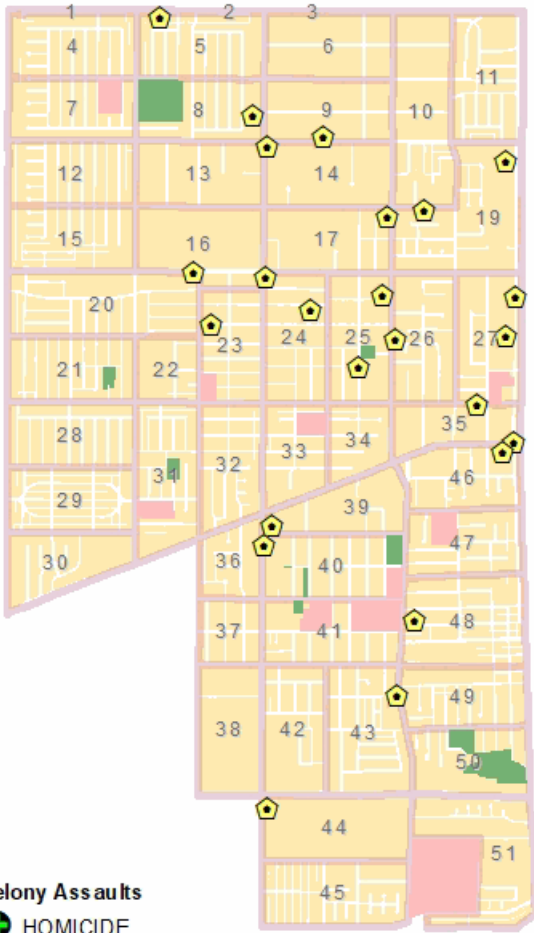

ASSAULTS - VIOLENT CRIMES

Felony Assaults

- HOMICIDE
- SEXUAL ASSAULT
- ASSAULT

Gardena PD - 30 Day Crime
Date: 4/22/2019 Time: 5:23:06 AM

3/23/2019	1:45:00AM	422	ASSAULT	1000 W REDONDO BEACH BL
3/24/2019	12:54:00AM	273.5 (A)	ASSAULT	174000 S WESTERN AVE
3/24/2019	12:30:00AM	245 (A)(4)	ASSAULT	1500 W 179TH PL
3/26/2019	12:00:00PM	273.5 (A)	ASSAULT	152000 S RAYMOND AV
3/26/2019	6:00:00PM	245(A)(1)	ASSAULT	W REDONDO BEACH BLVD
3/27/2019	10:00:00PM	245(A)(1)	ASSAULT	1200 W ROSECRANS AV
3/27/2019	2:30:00PM	273.5 (A)	ASSAULT	139000 NORMANDIE AVE
3/29/2019	7:50:00PM	246.3 (A)	ASSAULT	165000 S NEW HAMPSHIRE AV
3/30/2019	7:48:00PM	273.5 (A)	ASSAULT	W 144TH ST & S GRAMERCY PL
3/31/2019	7:59:00PM	273.5 (A)	ASSAULT	162000 S WESTERN AV
4/1/2019	3:20:00PM	245(A)(1)	ASSAULT	1600 W 135TH ST
4/1/2019	9:20:00PM	245(A)(2)	ASSAULT	157000 S WESTERN AVE
4/7/2019	12:00:00AM	273.5 (A)	ASSAULT	2100 W EL SEGUNDO BLVD
4/8/2019	8:45:00PM	273.5 (A)	ASSAULT	144000 S VERMONT AV
4/6/2019	12:00:00AM	273.5 (A)	ASSAULT	135000 S WESTERN AVE
4/10/2019	1:45:00PM	273.5 (A)	ASSAULT	134000 S WESTERN AVE
4/11/2019	10:52:00PM	273.5 (A)	ASSAULT	149000 S HALDDALE AV
4/13/2019	2:55:00PM	273.5 (A)	ASSAULT	158000 VENUS LN
4/14/2019	1:50:00AM	273.5 (A)	ASSAULT	146000 VERMONT AVE
4/18/2019	12:28:00AM	273.5 (A)	ASSAULT	1400 W 169TH ST
4/19/2019	8:29:00AM	245(A)(1)	ASSAULT	1600 W 145TH ST
4/19/2019	8:08:00PM	273.5 (A)	ASSAULT	1100 W MARINE AV
4/19/2019	10:55:00PM	273.5 (A)	ASSAULT	1300 W 164TH ST
4/19/2019	9:15:00PM	246	ASSAULT	2700 W 141ST PL
4/20/2019	2:39:00PM	273.5 (A)	ASSAULT	1900 W 146TH ST
4/20/2019	5:32:00PM	273.5 (A)	ASSAULT	1500 W 134TH ST
4/18/2019	6:00:00PM	273.5 (A)	ASSAULT	147000 NORMANDIE AVE