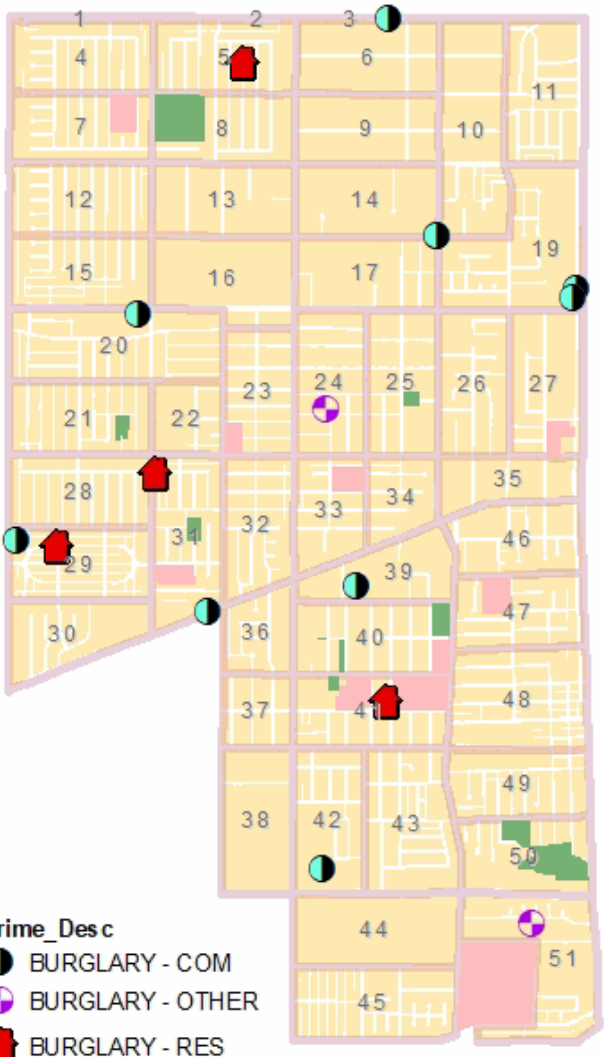

BURGLARY

3/23/2019	4:15:00AM	BURGLARY - COMMERCIAL	2000 W REDONDO BEACH BL
3/26/2019	3:22:00AM	BURGLARY - COMMERCIAL	138000 S NORMANDIE AV
3/26/2019	2:15:00AM	BURGLARY - COMMERCIAL	2200 ROSECRANS AVE
3/23/2019	9:00:00AM	BURGLARY - RESIDENTIAL	144000 S BUDLONG AV
3/27/2019	2:38:00PM	BURGLARY - RESIDENTIAL	163000 DALTON AVE
3/28/2019	12:54:00PM	BURGLARY - RESIDENTIAL	145000 S GRAMERCY PL
3/31/2019	11:06:00PM	BURGLARY - COMMERCIAL	141000 S VAN NESS AV
3/24/2019	11:00:00AM	BURGLARY - COMMERCIAL	1500 W EL SEGUNDO BL
4/2/2019	6:00:00PM	BURGLARY - COMMERCIAL	148000 S VAN NESS AV
4/3/2019	11:30:00AM	BURGLARY - RESIDENTIAL	1700 W 146TH ST
4/7/2019	8:00:00PM	BURGLARY - COMMERCIAL	148000 S WESTERN AV
4/10/2019	12:00:00AM	BURGLARY - COMMERCIAL	1600 W REDONDO BEACH BL
4/10/2019	7:00:00PM	BURGLARY - RESIDENTIAL	177000 S WESTERN AV
4/11/2019	9:15:00AM	BURGLARY - RESIDENTIAL	130000 S RUTHELEN AV
4/5/2019	12:00:00PM	BURGLARY - RESIDENTIAL	2700 W 155TH ST
4/14/2019	8:50:00PM	BURGLARY - RESIDENTIAL	1000 W FELDER ST
4/17/2019	11:30:00PM	BURGLARY - COMMERCIAL	154000 CRENSHAW BLVD
4/19/2019	5:40:00AM	BURGLARY - COMMERCIAL	1600 W REDONDO BEACH BLVD
4/19/2019	5:50:00AM	BURGLARY - COMMERCIAL	141000 VERMONT AVE
4/20/2019	2:30:00AM	BURGLARY - RESIDENTIAL	151000 VAN NESS AVE
4/20/2019	11:00:00AM	BURGLARY - COMMERCIAL	1700 ARTESIA BLVD
4/15/2019	12:00:00AM	BURGLARY - RESIDENTIAL	1100 W 158TH ST

Crime_Desc
BURGLARY - COM
BURGLARY - OTHER
BURGLARY - RES

Gardena PD - 30 Day Crime
Date: 4/22/2019 Time: 5:18:06 AM