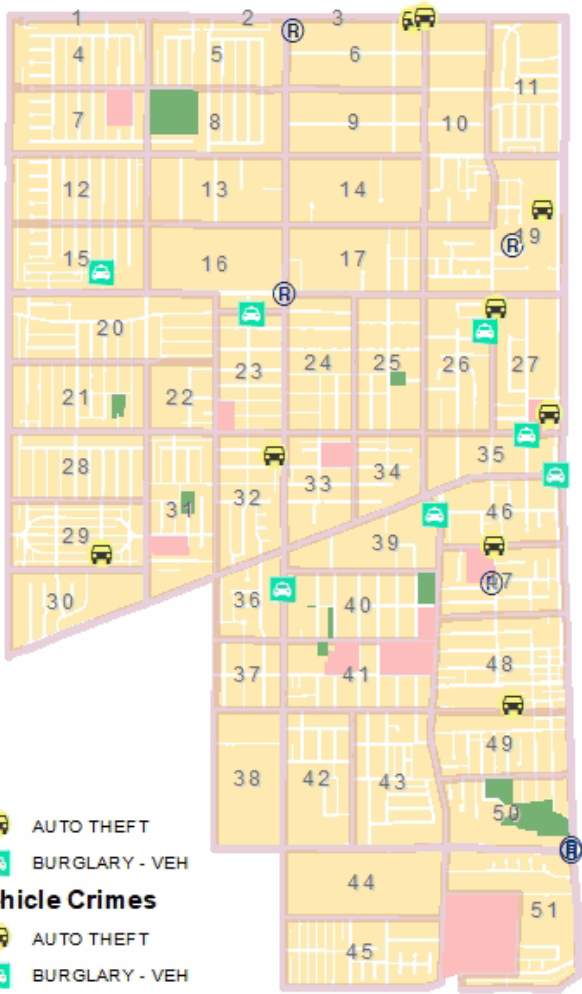

VEHICLE CRIMES -Vehicle Theft (GTA) and Vehicle Burglary

- AUTO THEFT
- BURGLARY - VEH
- RECOVERED STOLEN

Gardena PD - 30 Day Crime
Date: 4/22/2019 Time: 5:14:06 AM

3/23/2019	9:30:00PM	AUTO THEFT	170000 S VERMONT AV
3/23/2019	3:00:00PM	AUTO THEFT	138000 S VERMONT AVE
3/23/2019	10:00:00PM	BURGLARY - VEH	W 177TH ST & S BUDLONG AV
3/24/2019	7:00:00PM	AUTO THEFT	1400 W EL SEGUNDO BLVD
3/27/2019	5:10:00AM	AUTO THEFT	153000 S VAN NESS AV
3/28/2019	9:30:00PM	BURGLARY - VEH	139000 S CRENSHAW BL
3/27/2019	8:30:00PM	AUTO THEFT	2200 W ROSECRANS AV
3/30/2019	7:20:00PM	BURGLARY - VEH	155000 S NORMANDIE AV
3/30/2019	5:00:00PM	AUTO THEFT	149000 VERMONT AVE
3/30/2019	9:30:00PM	BURGLARY - VEH	159000 S WESTERN AV
3/31/2019	3:00:00AM	AUTO THEFT	138000 S ARCTURUS AV
3/31/2019	9:00:00AM	AUTO THEFT	157000 PURCHE AVE
3/30/2019	2:30:00PM	BURGLARY - VEH	18011 S VERMONT AV #1 & 2
3/31/2019	8:39:00PM	BURGLARY - VEH	1000 W REDONDO BEACH BL
3/29/2019	6:00:00PM		141000 S VERMONT AV
4/2/2019	9:16:00PM	AUTO THEFT	154000 S ATKINSON AV
4/2/2019	6:00:00PM	AUTO THEFT	MAGNOLIA AVE & BUDLONG AVE
4/4/2019	7:42:00PM	BURGLARY - VEH	1700 W 154TH PL
4/6/2019	4:00:00PM	AUTO THEFT	143000 BUDLONG AVE
4/6/2019	12:00:00AM	BURGLARY - VEH	145000 BUDLONG AVE
4/10/2019	1:00:00AM	BURGLARY - VEH	141000 PURCHE AVE
4/11/2019	4:10:00AM		138000 S NORMANDIE AV
4/11/2019	6:00:00AM	BURGLARY - VEH	144000 ST ANDREWS PL
4/11/2019	1:40:00PM	BURGLARY - VEH	154000 S WESTERN AV
4/12/2019	7:00:00PM	AUTO THEFT	1800 W 152ND ST
4/12/2019	9:00:00PM	BURGLARY - VEH	151000 S BERENDO AV
4/12/2019	8:00:00PM	AUTO THEFT	1700 W 146TH ST
4/14/2019	1:30:00PM	BURGLARY - VEH	1600 W REDONDO BEACH BL
4/15/2019	2:10:00AM	BURGLARY - VEH	2300 W MANHATTAN BEACH BL
4/15/2019	4:45:00PM	BURGLARY - VEH	145000 S BUDLONG AV
4/15/2019	10:30:00PM	BURGLARY - VEH	S WADKINS AV
4/16/2019	8:00:00AM		1700 W 149TH ST
4/17/2019	8:15:00AM		1100 W CASSIDY ST
4/12/2019	11:00:00AM	AUTO THEFT	1100 166TH ST
4/12/2019	8:00:00PM	AUTO THEFT	NORMANDIE AVE & W EL SEGUNDO BL
4/19/2019	6:35:00PM	BURGLARY - VEH	S BERENDO AV & W GARDENA BL
4/19/2019	4:30:00PM	BURGLARY - VEH	1400 W 148TH ST