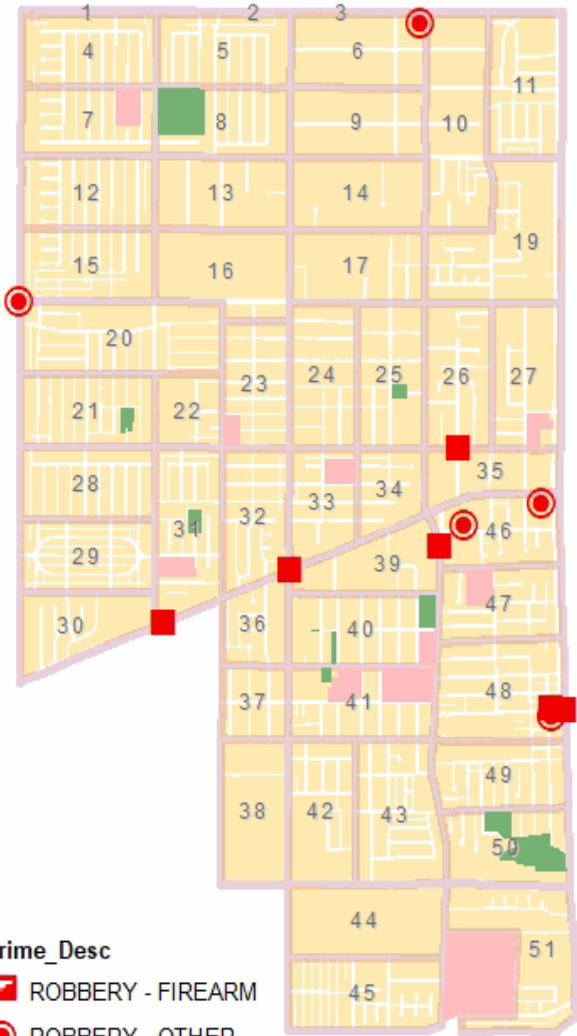

Gardena Police Department

Part-1 Crimes and Maps - 30 Day Period

Gardena Crime Accountability and Reduction Strategy

Sat March 23, 2019 through Mon April 22, 2019

Crime locations are listed as street block addresses or intersections. The crime data displayed may not be accurate or completely up to date, but efforts are made to keep the information accurate. Crime data is dynamic and not always accurate because not all crimes are reported and crime classification relies on the information provided by involved parties. The major Part-1 crime categories are listed and displayed on accompanying maps. These include robbery, burglary, auto theft, theft and various felony assaults. The Gardena Police Department has no responsibility for the accuracy of this data and accompanying map.

ROBBERY

Crime_Desc

- ROBBERY - FIREARM
- ROBBERY - OTHER
- ROBBERY - STRONGARM

Gardena PD - 30 Day Crime
Date: 4/22/2019 Time: 5:15:08 AM

3/23/2019 4:13:00PM	ROBBERY - STRONGARM	W REDONDO BEACH BL & S WESTERN AV
3/25/2019 3:09:00PM	ROBBERY - STRONGARM	2100 W REDONDO BEACH BL
3/25/2019 7:55:00PM	ROBBERY - OTHER	S DUBLIN AV & W MARINE AV
3/27/2019 12:00:00AM	ROBBERY - OTHER	128000 NORMANDIE AVE
3/28/2019 4:38:00AM	ROBBERY - STRONGARM	VERMONT AVE & W GARDENA BLVD
4/1/2019 3:50:00PM	ROBBERY - OTHER	1000 W GARDENA BLVD
4/5/2019 2:20:00PM	ROBBERY - STRONGARM	MARINE AVE & RAYMOND AVE
4/5/2019 6:45:00PM	ROBBERY - STRONGARM	178000 NORMANDIE AVE
4/7/2019 12:00:00AM	ROBBERY - OTHER	S CRENSHAW BL & W ROSECRANS AV
4/8/2019 11:09:00PM	ROBBERY - OTHER	1000 W REDONDO BEACH BLVD
4/12/2019 12:00:00AM	ROBBERY - OTHER	1200 W REDONDO BEACH BLVD
4/14/2019 9:00:00PM	ROBBERY - OTHER	1200 W REDONDO BEACH BL
4/17/2019 12:00:00PM	ROBBERY - STRONGARM	1000 W GARDENA BLVD