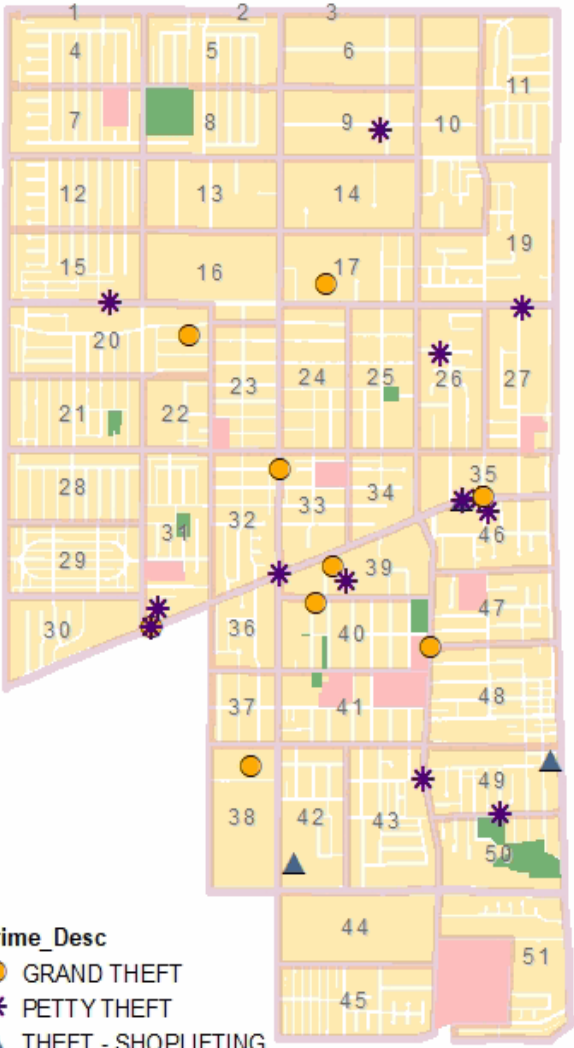

THEFT / LARCENY

Gardena PD - 30 Day Crime
Date: 4/22/2019 Time: 4:40:06 AM

3/23/2019	9:00:00AM	GRAND THEFT	1600 W REDONDO BEACH BLVD
3/24/2019	1:14:00PM	PETTY THEFT	2400 W ROSECRANS AV
3/27/2019	9:00:00PM	PETTY THEFT	157000 S WESTERN AV
3/28/2019	7:35:00AM	PETTY THEFT	1200 W REDONDO BEACH BL
3/28/2019	9:15:00AM	PETTY THEFT	1200 W REDONDO BEACH BL
3/29/2019	12:00:00PM	GRAND THEFT	1100 W GARDENA BL
3/29/2019	6:05:00PM	PETTY THEFT	W 169TH ST & S NORMANDIE AV
3/30/2019	9:05:00PM	PETTY THEFT	1300 W 145TH PL
3/31/2019	5:34:00PM	PETTY THEFT	153000 BUDLONG AVE
3/29/2019	10:30:00AM	GRAND THEFT	W 149TH ST & S KINGSLEY DR
4/1/2019	5:11:00PM	GRAND THEFT	S BUDLONG AV & W REDONDO BEACH
3/29/2019	5:00:00PM	GRAND THEFT	1500 W MARINE AV
4/3/2019	8:00:00PM	GRAND THEFT	2000 W 145TH ST
4/4/2019	4:49:00PM	GRAND THEFT	2100 W REDONDO BEACH BL
4/6/2019	3:50:00PM	GRAND THEFT	152000 S WESTERN AV
3/29/2019	7:00:00PM	GRAND THEFT	1600 ROSECRANS AVE
4/8/2019	10:00:00PM	GRAND THEFT	154000 S WESTERN AV
4/8/2019	5:30:00PM	PETTY THEFT	1500 W 134TH ST
4/6/2019	7:00:00PM	GRAND THEFT	1600 W 158TH ST
4/10/2019	12:00:00PM	THEFT - SHOPLIFTING	1200 W REDONDO BEACH BL
4/10/2019	6:00:00PM	PETTY THEFT	1200 W 170TH ST
4/15/2019	10:20:00AM	GRAND THEFT	1800 W 169TH ST
4/15/2019	1:10:00PM	THEFT - SHOPLIFTING	167000 VERMONT AVE
4/15/2019	2:41:00PM	THEFT - SHOPLIFTING	1700 ARTESIA BLVD
4/11/2019	8:36:00PM	PETTY THEFT	1200 W REDONDO BEACH BL
4/8/2019	10:32:00AM	PETTY THEFT	2100 W REDONDO BEACH BL
4/17/2019	1:47:00PM	PETTY THEFT	2100 W REDONDO BEACH BLVD
4/17/2019	6:59:00PM	GRAND THEFT	161000 NORMANDIE AVE
4/18/2019	10:00:00PM	PETTY THEFT	1600 W REDONDO BEACH BLVD
4/19/2019	6:33:00AM	PETTY THEFT	1600 W EL SEGUNDO BL
4/19/2019	2:58:00PM	PETTY THEFT	1000 ROSECRANS AVE