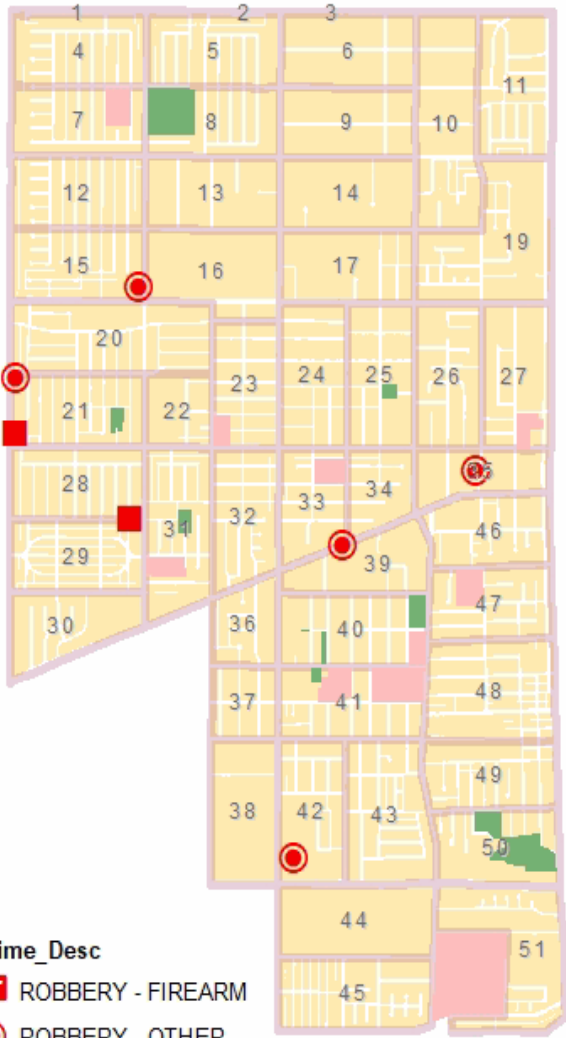

## Part-1 Crimes and Maps - 30 Day Period

Gardena Crime Accountability and Reduction Strategy

Fri May 10, 2019 through Sun June 9, 2019

Crime locations are listed as street block addresses or intersections. The crime data displayed may not be accurate or completely up to date, but efforts are made to keep the information accurate. Crime data is dynamic and not always accurate because not all crimes are reported and crime classification relies on the information provided by involved parties. The major Part-1 crime categories are listed and displayed on accompanying maps. These include robbery, burglary, auto theft, theft and various felony assaults. The Gardena Police Department has no responsibility for the accuracy of this data and accompanying map.

### ROBBERY

5/17/2019	1:00:00PM	ROBBERY - STRONGARM	150000 CRENSHAW BLVD
5/19/2019	8:00:00PM	ROBBERY - OTHER	147000 CRENSHAW BLVD
5/24/2019	9:39:00AM	ROBBERY - KNIFE	2100 W REDONDO BEACH BL
5/27/2019	9:45:00PM	ROBBERY - KNIFE	164000 S NORMANDIE AV
5/28/2019	3:11:00AM	ROBBERY - OTHER	157000 S VERMONT AV
5/31/2019	1:56:00AM	ROBBERY - OTHER	152000 BUDLONG AVE
5/31/2019	6:00:00PM	ROBBERY - OTHER	ROSECRANS AVE
6/3/2019	3:30:00AM	ROBBERY - STRONGARM	W 154TH ST & SPINNING AVE
6/5/2019	1:51:00PM	ROBBERY - OTHER	1700 ARTESIA BLVD
6/5/2019	12:00:00AM	ROBBERY - OTHER	1600 W REDONDO BEACH BL