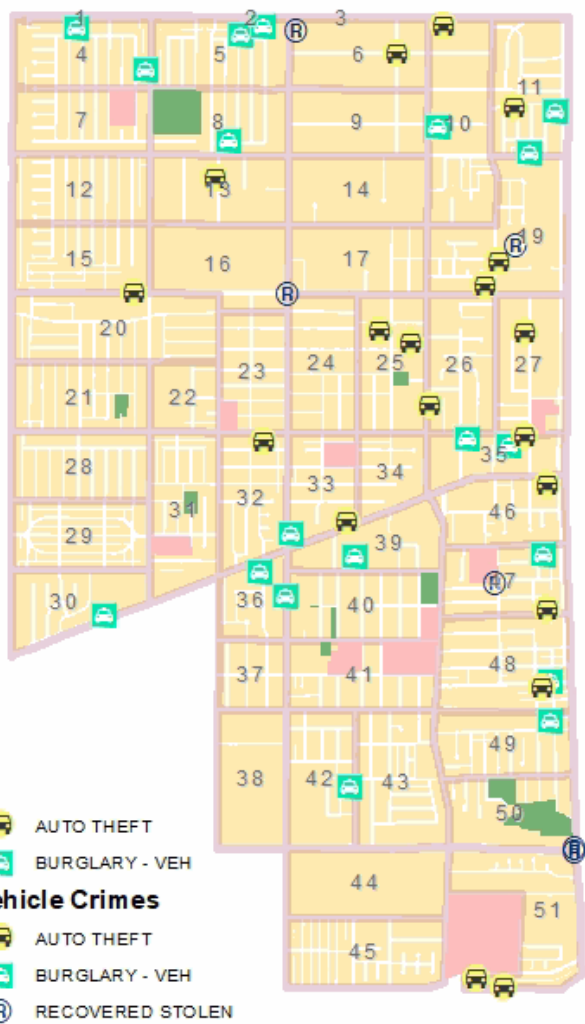

VEHICLE CRIMES -Vehicle Theft (GTA) and Vehicle Burglary

Gardena PD - 30 Day Crime
Date: 6/9/2019 Time: 5:14:08 AM