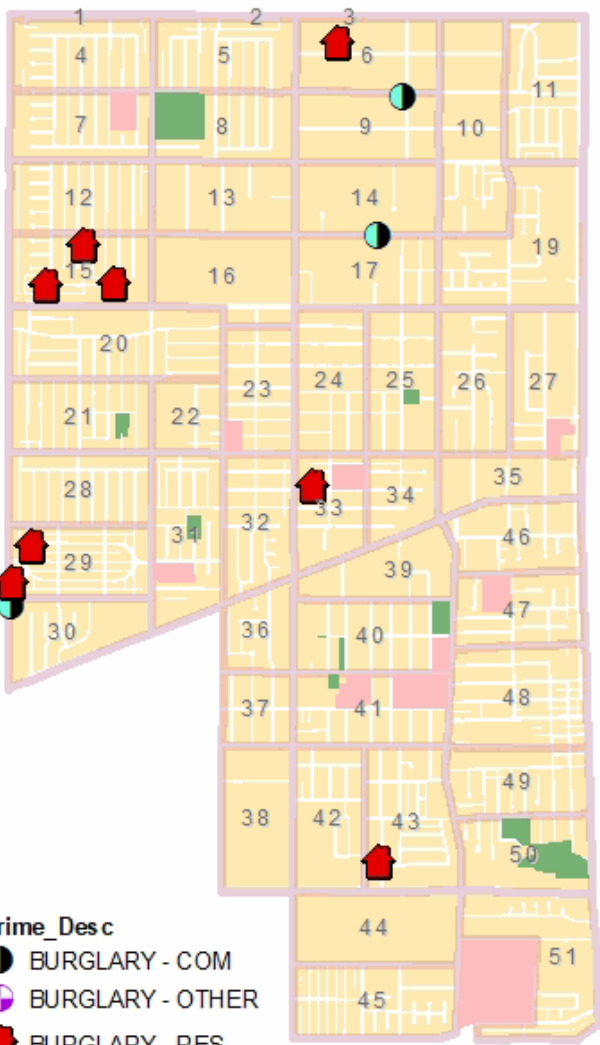

BURGLARY

5/12/2019	3:00:00PM	BURGLARY - COMMERCIAL	1400 W 182ND ST
5/15/2019	3:15:00AM	BURGLARY - COMMERCIAL	1600 W REDONDO BEACH BL
5/14/2019	5:00:00PM	BURGLARY - COMMERCIAL	133000 S NORMANDIE AV
5/16/2019	10:00:00AM	BURGLARY - RESIDENTIAL	172000 DALTON AVE
5/17/2019	10:30:00AM	BURGLARY - RESIDENTIAL	139000 CASIMIR AVE
5/20/2019	6:00:00PM	BURGLARY - RESIDENTIAL	147000 S CATALINA AV
5/21/2019	4:36:00AM	BURGLARY - COMMERCIAL	158000 CRENSHAW BLVD
5/20/2019	4:00:00PM	BURGLARY - RESIDENTIAL	154000 ATKINSON AVE
5/22/2019	5:30:00PM	BURGLARY - COMMERCIAL	1500 W 132ND ST
5/24/2019	12:27:00AM	BURGLARY - RESIDENTIAL	157000 CRENSHAW BLVD
5/23/2019	10:30:00PM	BURGLARY - RESIDENTIAL	2400 W 141ST ST
5/24/2019	2:47:00PM	BURGLARY - RESIDENTIAL	1700 W 153RD ST
5/30/2019	10:00:00AM	BURGLARY - RESIDENTIAL	132000 S MANHATTAN PL
6/3/2019	7:30:00AM	BURGLARY - RESIDENTIAL	179000 S LA SALLE AV
6/2/2019	6:00:00PM	BURGLARY - RESIDENTIAL	2900 W 141ST PL
6/6/2019	7:10:00AM	BURGLARY - RESIDENTIAL	1600 W 130TH ST

Crime_Desc
BURGLARY - COM
BURGLARY - OTHER
BURGLARY - RES

Gardena PD - 30 Day Crime
Date: 6/9/2019 Time: 5:18:08 AM