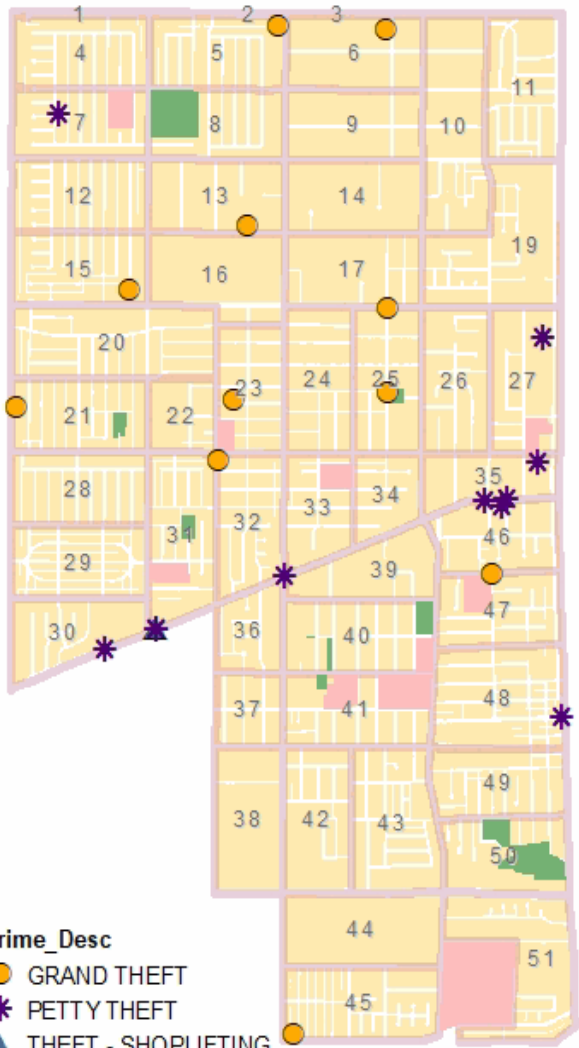

THEFT / LARCENY

Gardena PD - 30 Day Crime
Date: 6/9/2019 Time: 4:40:08 AM

5/10/2019 11:45:00AM	PETTY THEFT	144000 S VERMONT AVE
5/10/2019 2:40:00PM	PETTY THEFT	157000 S WESTERN AV
5/11/2019 5:04:00PM	GRAND THEFT	1800 139TH ST
5/14/2019 5:24:00PM	GRAND THEFT	147000 S HALLDALE AV
5/15/2019 12:00:00AM	PETTY THEFT	2500 W REDONDO BEACH BL
5/14/2019 11:42:00PM	GRAND THEFT	2300 ROSECRANS AVE
5/15/2019 2:10:00PM	GRAND THEFT	148000 S VERMONT AV
5/15/2019 5:45:00AM	GRAND THEFT	1900 MARINE AVE
5/15/2019 11:00:00AM	GRAND THEFT	1700 W 182ND ST
5/20/2019 2:18:00PM	PETTY THEFT	W EL SEGUNDO BLVD & CEDAR AVE
5/21/2019 5:15:00PM	PETTY THEFT	1000 W GARDENA BL
5/16/2019 3:00:00PM	GRAND THEFT	1900 W 148TH ST
5/23/2019 8:00:00AM	PETTY THEFT	132000 ARDATH AVE
5/23/2019 7:09:00PM	THEFT - SHOPLIFTING	2100 W REDONDO BEACH BL
5/24/2019 8:01:00AM	GRAND THEFT	148000 BUDLONG AVE
5/24/2019 12:06:00PM	THEFT - SHOPLIFTING	2100 W REDONDO BEACH BL
5/24/2019 5:30:00PM	PETTY THEFT	1100 W REDONDO BEACH BL
5/24/2019 10:30:00PM	GRAND THEFT	148000 CRENSHAW BLVD
5/29/2019 3:00:00PM	GRAND THEFT	128000 S WESTERN AVE
5/30/2019 12:00:00AM	PETTY THEFT	2100 W REDONDO BEACH BL
5/31/2019 2:00:00PM	THEFT - SHOPLIFTING	2300 W ROSECRANS AV
5/31/2019 5:58:00AM	PETTY THEFT	1624 W 134TH ST #1 & 2
6/3/2019 10:48:00AM	THEFT - SHOPLIFTING	2100 W REDONDO BEACH BL
6/4/2019 12:40:00AM	GRAND THEFT	128000 HALLDALE AVE
6/4/2019 11:45:00AM	PETTY THEFT	1100 W REDONDO BEACH BL
6/4/2019 10:27:00PM	PETTY THEFT	1200 W REDONDO BEACH BL
6/4/2019 11:00:00PM	GRAND THEFT	143000 HALLDALE AVE
5/25/2019 8:00:00AM	GRAND THEFT	2900 W 141ST PL
6/6/2019 1:46:00PM	PETTY THEFT	1000 MARINE AVE
6/8/2019 7:39:00PM	THEFT - SHOPLIFTING	2100 W REDONDO BEACH BL
6/8/2019 10:28:00PM	PETTY THEFT	2100 W REDONDO BEACH BL