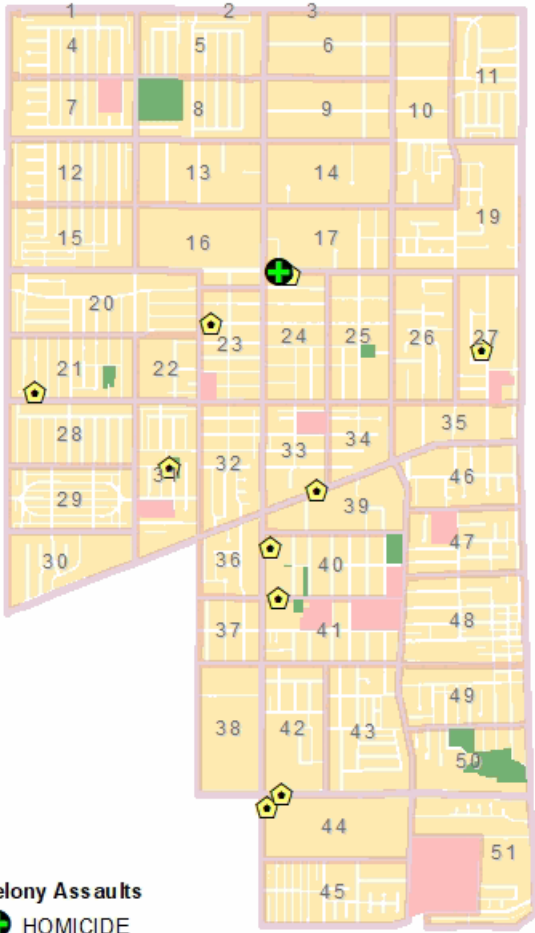

6/5/2019	5:00:00PM	AUTO THEFT	140000 BUDLONG AVE
6/5/2019	9:00:00PM	AUTO THEFT	HALLDALE AVE & W 130TH ST
6/6/2019	9:00:00PM	BURGLARY - VEH	2700 W EL SEGUNDO BLVD
6/5/2019	12:00:00PM	AUTO THEFT	1300 W 182ND ST
6/8/2019	8:30:00PM	AUTO THEFT	1400 W REDONDO BEACH BL
5/11/2019	2:05:00AM	273.5 (F)(1)	ASSAULT 138000 S NORMANDIE AV
5/11/2019	2:41:00PM	273.5 (A)	ASSAULT 1400 W 179TH ST
5/12/2019	8:45:00PM	273.5 (A)	ASSAULT 146000 S WADKINS AV
5/13/2019	8:02:00PM	273.5 (A)	ASSAULT 1600 W REDONDO BEACH BL
5/13/2019	9:46:00PM	245(A)(1)	ASSAULT ROSECRANS AVE
5/13/2019	10:00:00PM	187	HOMICIDE 1700 W ROSECRANS AV
5/18/2019	3:21:00PM	245(D)(1)	ASSAULT W 129TH ST & S VERMONT AV
5/19/2019	12:00:00AM	422	ASSAULT 145000 S CRENSHAW BL
5/20/2019	4:51:00PM	245(A)(1)	ASSAULT 147000 BERENDO AVE
5/22/2019	4:50:00PM	422	ASSAULT 158000 S WESTERN AVE
5/23/2019	7:00:00AM	273.5 (A)	ASSAULT 148000 S BUDLONG AV
5/24/2019	12:00:00AM	422	ASSAULT 1700 W 162ND ST
5/24/2019	8:14:00PM	245(C)	ASSAULT W 134TH ST & S VERMONT AV
5/25/2019	11:00:00AM	273.5 (A)	ASSAULT 1800 W 144TH ST
5/27/2019	5:10:00AM	422	ASSAULT 150000 S MILLER AV
5/28/2019	1:24:00AM	69	ASSAULT 2100 W 154TH PL
5/28/2019	8:28:00PM	422	ASSAULT 132000 S WILTON PL
5/29/2019	7:01:00PM	273.5 (A)	ASSAULT 1900 W 146TH ST
6/2/2019	10:30:00PM	273.5 (A)	ASSAULT 2000 W MARINE AV
6/5/2019	5:11:00PM	187	HOMICIDE
6/9/2019	3:45:00AM	273.5 (A)	ASSAULT 1302 W 134TH ST #1 & 2

Felony Assaults

- HOMICIDE
- SEXUAL ASSAULT
- ASSAULT

Gardena PD - 30 Day Crime
Date: 6/9/2019 Time: 5:23:08 AM