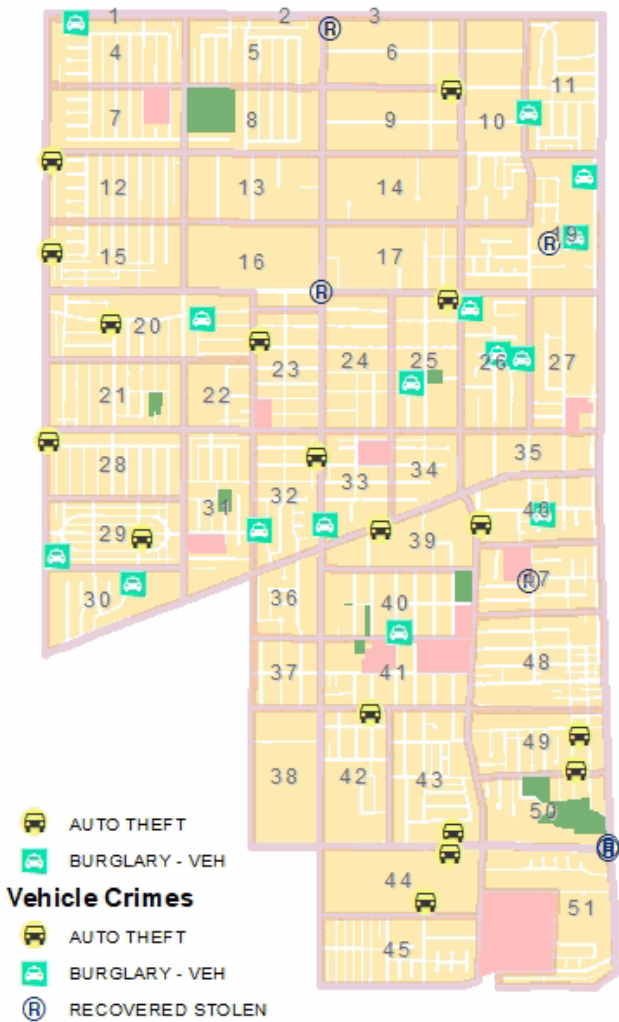

VEHICLE CRIMES -Vehicle Theft (GTA) and Vehicle Burglary

Gardena PD - 30 Day Crime
Date: 9/9/2019 Time: 5:14:08 AM

8/10/2019	8:00:00PM	BURGLARY - VEH	144000 HAAS AVE
8/12/2019	2:00:00PM	AUTO THEFT	1600 W REDONDO BEACH BLVD
8/12/2019	10:00:00PM	AUTO THEFT	152000 S WESTERN AVE
8/12/2019	11:00:00PM	AUTO THEFT	1600 166TH ST
8/12/2019	6:40:00PM	AUTO THEFT	135000 CRENSHAW BLVD
8/13/2019	11:30:00PM	BURGLARY - VEH	148000 S KINGSLEY DR
8/14/2019	8:00:00PM	AUTO THEFT	W 132ND ST
8/14/2019	9:00:00PM	BURGLARY - VEH	2900 W EL SEGUNDO BLVD
8/16/2019	10:10:00AM	BURGLARY - VEH	1200 W 146TH ST
8/16/2019	9:30:00PM	AUTO THEFT	1400 ARTESIA BLVD
8/18/2019	11:20:00AM	BURGLARY - VEH	1300 ROSECRANS AVE
8/18/2019	6:00:00PM	BURGLARY - VEH	133000 BUDLONG AVE
8/18/2019	6:00:00PM	BURGLARY - VEH	2500 MANHATTAN BEACH BLVD
8/20/2019	7:00:00PM	BURGLARY - VEH	153000 S VAN NESS AVE
8/22/2019	11:30:00AM	AUTO THEFT	W EL SEGUNDO BL & S PURCHE AV
8/21/2019	2:30:00PM	AUTO THEFT	143000 NORMANDIE AVE
8/17/2019	6:00:00PM		1400 W 134TH ST
8/23/2019	11:30:00PM	AUTO THEFT	151000 CRENSHAW BLVD
8/18/2019	7:00:00AM	AUTO THEFT	1400 W 178TH ST
8/25/2019	12:00:00PM	BURGLARY - VEH	146000 S RAYMOND AVE
8/25/2019	5:25:00PM	BURGLARY - VEH	161000 DENKER AVE
8/24/2019	8:00:00AM		140000 CRENSHAW BLVD
8/26/2019	11:00:00PM	AUTO THEFT	168000 BERENDO AVE
8/26/2019	9:30:00PM	AUTO THEFT	155000 NORMANDIE AVE
8/27/2019	3:00:00AM	AUTO THEFT	2600 W 144TH ST
8/29/2019	8:23:00AM	BURGLARY - VEH	157000 ATKINSON AVE
8/31/2019	5:23:00AM	BURGLARY - VEH	136000 S VERMONT AVE
8/30/2019	5:30:00PM	AUTO THEFT	2400 W 156TH ST
9/1/2019	2:30:00AM	BURGLARY - VEH	155000 GRAMERCY PL
8/26/2019	10:30:00PM	BURGLARY - VEH	138000 MOONSTONE WAY
9/3/2019	9:30:00PM	BURGLARY - VEH	155000 S BUDLONG PL
9/5/2019	3:30:00PM	AUTO THEFT	140000 CRENSHAW BLVD
9/7/2019	12:19:00AM	AUTO THEFT	169000 BERENDO AVE
9/7/2019	2:00:00PM	BURGLARY - VEH	154000 S WESTERN AVE
9/6/2019	8:00:00PM	AUTO THEFT	1400 ARTESIA BLVD
9/6/2019	8:00:00PM	AUTO THEFT	1400 ARTESIA BLVD
9/8/2019	1:30:00AM	AUTO THEFT	1900 W 146TH ST