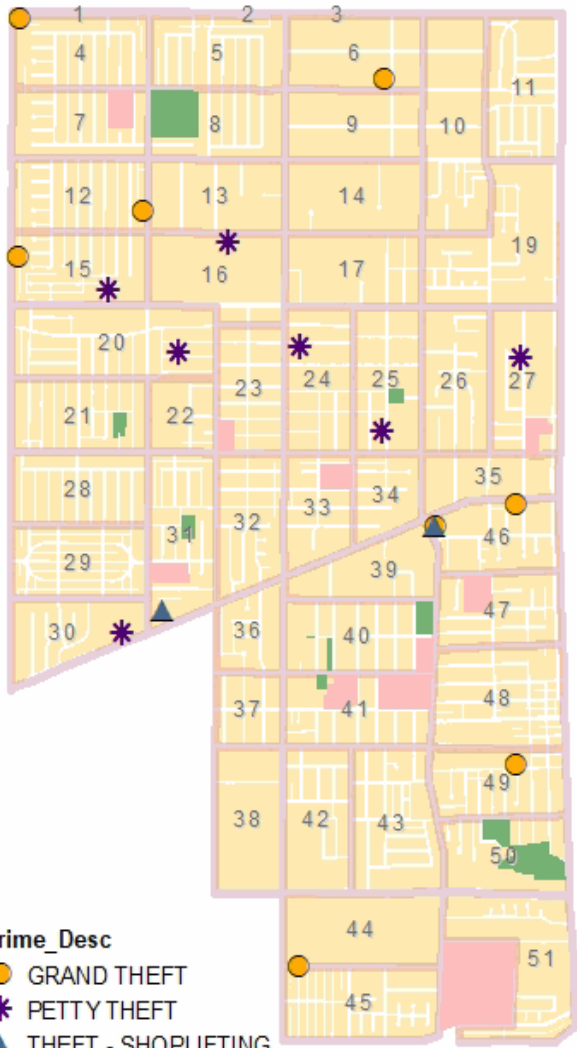

THEFT / LARCENY

1. **Crime_Desc**
2. GRAND THEFT
   - PETTY THEFT
   - ▲ THEFT - SHOPLIFTING
   - parks
   - schools

Gardena PD - 30 Day Crime
Date: 9/9/2019 Time: 4:40:07 AM

8/11/2019 3:33:00AM	PETTY THEFT	2100 W 146TH ST
8/11/2019 1:30:00PM	PETTY THEFT	1700 W 145TH ST
8/10/2019 1:00:00PM	PETTY THEFT	149000 HALLDALE AVE
8/12/2019 12:53:00AM	GRAND THEFT	1100 W 168TH ST
8/10/2019 3:00:00PM	GRAND THEFT	1300 W REDONDO BEACH BLVD
8/14/2019 3:00:00PM	GRAND THEFT	S HOBART BLVD & W 178TH ST
8/15/2019 7:26:00AM	PETTY THEFT	158000 PACIFIC LN
8/23/2019 3:24:00AM	GRAND THEFT	1500 W 132ND ST
8/24/2019 9:10:00PM	GRAND THEFT	128000 CRENSHAW BLVD
8/26/2019 10:43:00AM	THEFT - SHOPLIFTING	1300 W REDONDO BEACH BLVD
8/26/2019 11:15:00AM	THEFT - SHOPLIFTING	2100 W REDONDO BEACH BLVD
8/23/2019 6:58:00PM	PETTY THEFT	1900 139TH ST
8/24/2019 8:00:00AM	GRAND THEFT	140000 CRENSHAW BLVD
8/18/2019 12:00:00AM		1200 W REDONDO BEACH BLVD
8/30/2019 9:00:00AM	GRAND THEFT	137000 VAN NESS AVE
9/4/2019 10:30:00AM	GRAND THEFT	1100 W REDONDO BEACH BLVD
9/6/2019 7:30:00PM	PETTY THEFT	145000 BERENDO AVE
9/7/2019 3:26:00PM	PETTY THEFT	
9/8/2019 12:10:00PM	PETTY THEFT	2400 ROSECRANS AVE