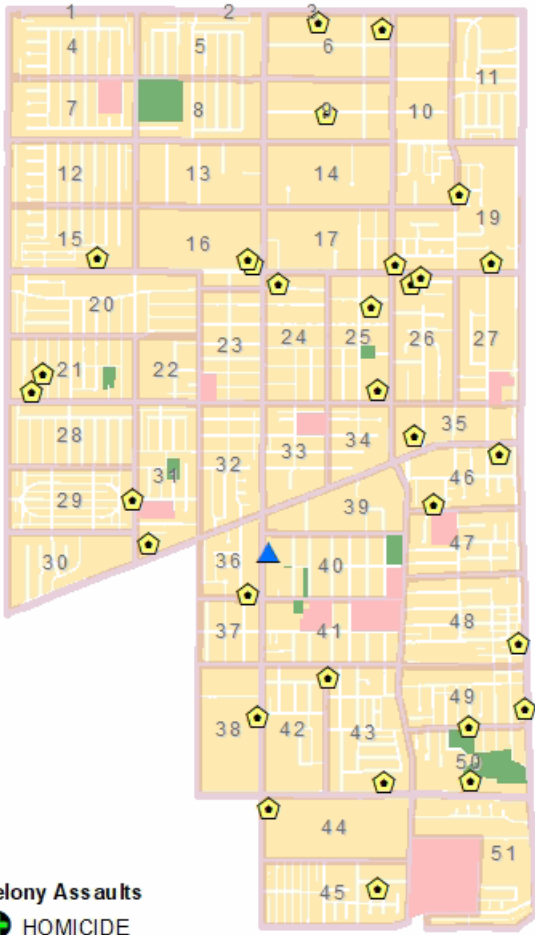

## Part-1 Crimes and Maps - 30 Day Period

Gardena Crime Accountability and Reduction Strategy

Sat August 10, 2019 through Mon September 9, 2019

Crime locations are listed as street block addresses or intersections. The crime data displayed may not be accurate or completely up to date, but efforts are made to keep the information accurate. Crime data is dynamic and not always accurate because not all crimes are reported and crime classification relies on the information provided by involved parties. The major Part-1 crime categories are listed and displayed on accompanying maps. These include robbery, burglary, auto theft, theft and various felony assaults. The Gardena Police Department has no responsibility for the accuracy of this data and accompanying map.

**ASSAULTS - VIOLENT CRIMES**

8/10/2019	1:50:00PM	273.5 (A)	ASSAULT	149000 MARIGOLD AVE
8/10/2019	5:30:00PM	273.5 (A)	ASSAULT	174000 S WESTERN AVE
8/12/2019	6:00:00PM	245(A)(2)	ASSAULT	142000 S WESTERN AVE
8/16/2019	8:00:00AM	273.5 (A)	ASSAULT	138000 BUDLONG AVE
8/17/2019	6:28:00PM	273.5 (A)	ASSAULT	167000 DENKER AVE
8/17/2019	8:53:00PM	273.5 (A)	ASSAULT	152000 S RAYMOND AVE
8/18/2019	4:40:00PM	273.5 (A)	ASSAULT	1200 MAGNOLIA AVE
8/23/2019	11:10:00AM	273.5 (A)	ASSAULT	1400 W 145TH ST
8/24/2019	2:30:00PM	273.5 (A)	ASSAULT	1700 W 144TH ST
8/27/2019	12:20:00AM	273.5 (A)	ASSAULT	169000 S VERMONT AVE
8/27/2019	2:20:00PM	243.3	ASSAULT	156000 VAN NESS AVE
8/28/2019	8:26:00AM	20001(B)(1)	ASSAULT	1300 W ROSECRANS AVE
8/28/2019	8:00:00PM	273.5 (A)	ASSAULT	1000 W REDONDO BEACH BLVD
8/30/2019	12:10:00AM	422	ASSAULT	1600 W EL SEGUNDO BLVD
9/3/2019	5:40:00PM	664/187(A) KNIF	ASSAULT	150000 NORMANDIE AVE
9/4/2019	7:30:00PM	273.5 (A)	ASSAULT	1400 ARTESIA BLVD
9/4/2019	7:25:00PM	273.5 (A)	ASSAULT	1400 W EL SEGUNDO BLVD
9/5/2019	8:05:00AM	273.5 (A)	ASSAULT	1800 W 162ND ST
9/5/2019	2:50:00PM	422	ASSAULT	150000 MILLER AVE
9/7/2019	7:50:00AM	836/273.5A	ASSAULT	1400 W 179TH ST
9/8/2019	8:58:00AM	69	ASSAULT	2400 ROSECRANS AVE