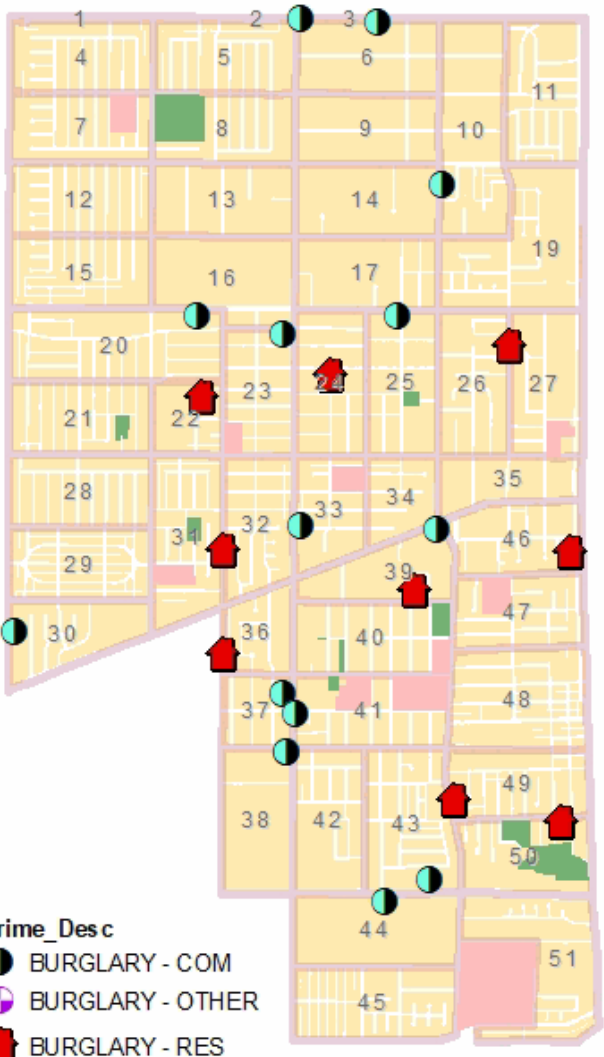

BURGLARY

8/10/2019	3:00:00PM	BURGLARY - COMMERCIAL	1800 W 144TH ST
8/13/2019	8:30:00AM	BURGLARY - RESIDENTIAL	1000 W 170TH ST
8/17/2019	9:53:00AM	BURGLARY - RESIDENTIAL	1700 W 146TH ST
8/17/2019	8:15:00AM	BURGLARY - COMMERCIAL	162000 S WESTERN AVE
8/18/2019	3:51:00PM	BURGLARY - RESIDENTIAL	155000 S GRAMERCY PL
8/19/2019	2:17:00AM	BURGLARY - COMMERCIAL	2000 ROSECRANS AVE
8/19/2019	8:53:00AM	BURGLARY - RESIDENTIAL	160000 GRAMERCY PL
8/18/2019	6:00:00PM	BURGLARY - COMMERCIAL	136000 NORMANDIE AVE
8/21/2019	3:00:00PM	BURGLARY - RESIDENTIAL	
8/23/2019	3:43:00AM	BURGLARY - COMMERCIAL	1400 ARTESIA BLVD
8/23/2019	4:04:00AM	BURGLARY - COMMERCIAL	1400 W REDONDO BEACH BLVD
8/23/2019	3:30:00AM	BURGLARY - COMMERCIAL	1700 W EL SEGUNDO BLVD
8/27/2019	11:55:00PM	BURGLARY - COMMERCIAL	166000 S WESTERN AVE
8/28/2019	12:44:00AM	BURGLARY - COMMERCIAL	1500 ROSECRANS AVE
8/28/2019	5:15:00AM	BURGLARY - COMMERCIAL	166000 S WESTERN AVE
8/29/2019	3:23:00AM	BURGLARY - COMMERCIAL	159000 CRENSHAW BLVD
8/31/2019	6:10:00PM	BURGLARY - RESIDENTIAL	145000 BUDLONG AVE
8/16/2019	10:00:00AM	BURGLARY - COMMERCIAL	1500 W EL SEGUNDO BLVD
8/26/2019	2:30:00AM	BURGLARY - RESIDENTIAL	155000 VERMONT AVE
9/4/2019	11:00:00PM	BURGLARY - COMMERCIAL	154000 S WESTERN AVE
9/4/2019	12:00:00AM	BURGLARY - COMMERCIAL	1500 ARTESIA BLVD
9/4/2019	6:00:00PM	BURGLARY - COMMERCIAL	164000 S WESTERN AVE
9/6/2019	10:00:00AM	BURGLARY - RESIDENTIAL	157000 HALLDALE AVE
9/1/2019	1:00:00PM	BURGLARY - RESIDENTIAL	147000 PARRON AVE
9/8/2019	11:35:00PM	BURGLARY - COMMERCIAL	1700 W REDONDO BEACH BLVD

Gardena PD - 30 Day Crime
Date: 9/9/2019 Time: 5:18:08 AM