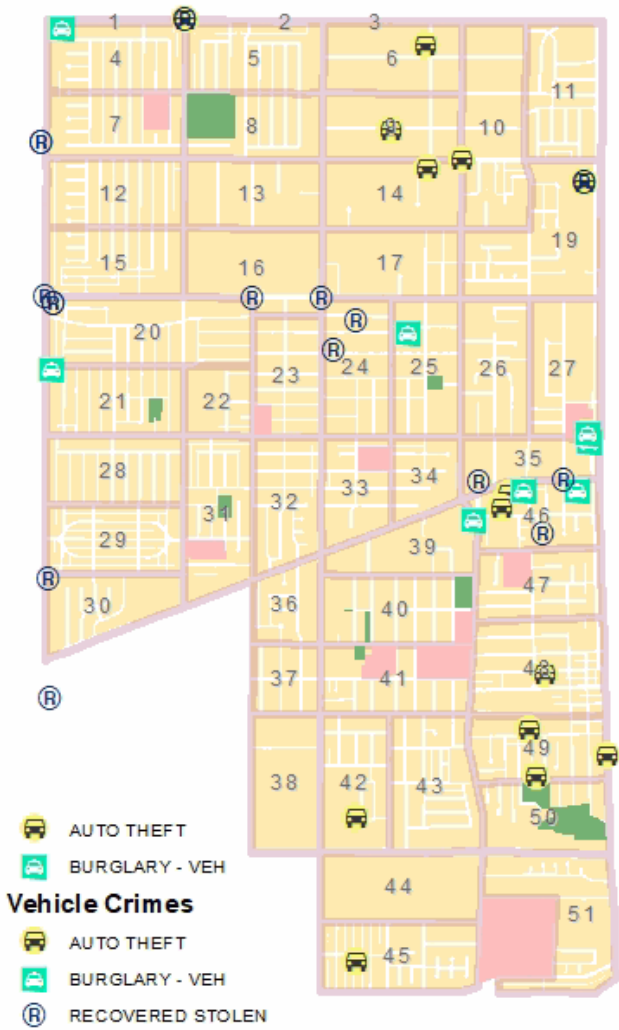

VEHICLE CRIMES -Vehicle Theft (GTA) and Vehicle Burglary

Gardena PD - 30 Day Crime
Date: 4/6/2020 Time: 5:14:08 AM

3/7/2020 12:30:00AM	AUTO THEFT	180000 HARVARD BLVD
3/8/2020 12:00:00AM		157000 S WESTERN AVE
3/7/2020 10:08:00PM	AUTO THEFT	129000 HALLDALE AVE
3/12/2020 10:00:00AM	AUTO THEFT	W 135TH ST & S NORMANDIE AV
3/13/2020 1:30:00AM	AUTO THEFT	171000 HARVARD BLVD
3/12/2020 7:00:00PM	BURGLARY - VEH	1000 W REDONDO BEACH BLVD
3/16/2020 4:20:00AM	AUTO THEFT	1200 W 170TH ST
3/14/2020 12:00:00AM	AUTO THEFT	1600 W 134TH ST
3/17/2020 3:23:00AM		1200 W GARDENA BLVD
3/17/2020 2:03:00PM	BURGLARY - VEH	147000 CRENSHAW BLVD
3/9/2020 6:10:00PM		1100 W PACIFIC COAST HWY
3/13/2020 6:00:00PM	AUTO THEFT	1200 W 168TH ST
3/19/2020 12:40:00PM	BURGLARY - VEH	1500 W 145TH ST
3/21/2020 1:00:00AM	AUTO THEFT	1000 MARINE AVE
3/20/2020 7:00:00PM	AUTO THEFT	1100 W 164TH ST
3/21/2020 6:30:00PM	BURGLARY - VEH	NORMANDIE AVE & W 155TH ST
3/23/2020 3:30:00PM	AUTO THEFT	1200 W REDONDO BEACH BLVD
3/25/2020 2:34:00PM	AUTO THEFT	142000 S VAN NESS AVE
3/26/2020 6:00:00PM	BURGLARY - VEH	2900 W EL SEGUNDO BLVD
3/26/2020 9:00:00PM	AUTO THEFT	1200 W REDONDO BEACH BLVD
3/27/2020 9:10:00AM		148000 S VERMONT AVE
3/27/2020 11:00:00PM	BURGLARY - VEH	151000 S VERMONT AVE
3/30/2020 5:00:00PM	AUTO THEFT	136000 S VERMONT AVE
3/28/2020 10:00:00AM	AUTO THEFT	169000 VERMONT AVE
4/1/2020 1:00:00PM	BURGLARY - VEH	1200 W REDONDO BEACH BLVD
4/2/2020 8:00:00PM	AUTO THEFT	1500 W 135TH ST
4/5/2020 4:40:00AM	BURGLARY - VEH	1000 MARINE AVE
4/4/2020 12:00:00AM	AUTO THEFT	169TH PL & HOBART BLVD
4/6/2020 1:21:00AM	BURGLARY - VEH	1200 W ROSECRANS AVE