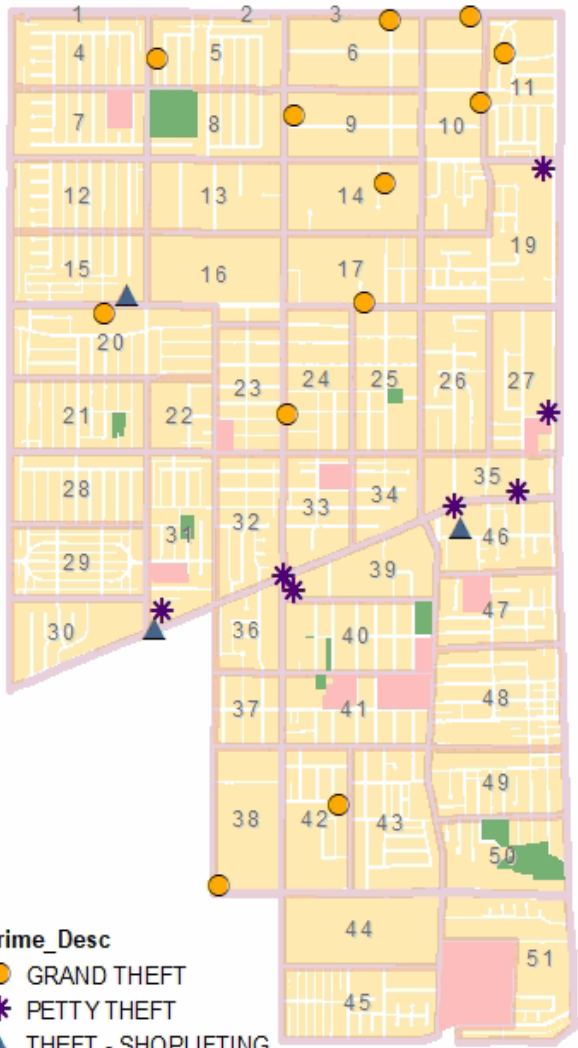

THEFT / LARCENY

Gardena PD - 30 Day Crime
Date: 4/6/2020 Time: 4:40:07 AM

3/7/2020 10:59:00AM	GRAND THEFT	1600 W 169TH PL
3/8/2020 12:00:00AM	PETTY THEFT	157000 S WESTERN AVE
3/8/2020 7:05:00PM	THEFT - SHOPLIFTING	2100 W REDONDO BEACH BL
3/7/2020 1:20:00AM	GRAND THEFT	1900 ARTESIA BLVD
3/9/2020 5:00:00PM	PETTY THEFT	1100 W REDONDO BEACH BLVD
3/11/2020 3:44:00PM	PETTY THEFT	147000 S BERENDO
3/12/2020 2:20:00PM	PETTY THEFT	158000 S RAYMOND AVE
3/13/2020 11:54:00AM	GRAND THEFT	2400 ROSECRANS AVE
3/14/2020 6:45:00PM	GRAND THEFT	132000 BUDLONG AVE
3/15/2020 5:00:00AM	GRAND THEFT	130000 VAN NESS AVE
3/17/2020 2:25:00PM	PETTY THEFT	2100 W REDONDO BEACH BLVD
3/9/2020 6:10:00PM	PETTY THEFT	1100 W PACIFIC COAST HWY
3/18/2020 1:56:00PM	THEFT - SHOPLIFTING	2300 ROSECRANS AVE
3/21/2020 5:00:00PM	GRAND THEFT	1700 W 149TH ST
3/24/2020 5:00:00PM	GRAND THEFT	136000 ALMA AVE
3/27/2020 9:10:00AM	PETTY THEFT	148000 S VERMONT AVE
3/27/2020 10:49:00PM	GRAND THEFT	1500 ROSECRANS AVE
3/29/2020 5:48:00PM	GRAND THEFT	1200 W EL SEGUNDO BLVD
3/27/2020 3:00:00PM	GRAND THEFT	128000 HALLDALE AVE
3/31/2020 4:30:00PM	PETTY THEFT	135000 S VERMONT AVE
4/2/2020 10:23:00AM	THEFT - SHOPLIFTING	1200 W REDONDO BEACH BLVD
4/4/2020 12:29:00AM	GRAND THEFT	133000 S WESTERN AVE
4/4/2020 9:35:00AM	GRAND THEFT	3200 W 134TH PL
4/4/2020 9:05:00PM	PETTY THEFT	157000 S WESTERN AV
4/5/2020 12:29:00AM	GRAND THEFT	130000 S CATALINA AVE