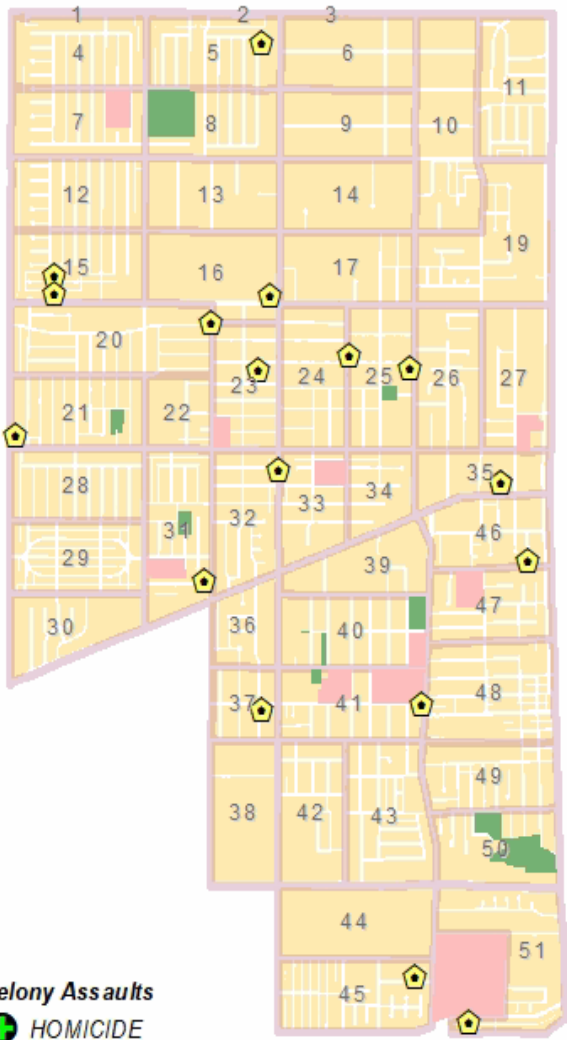

HOMICIDE, SEXUAL ASSAULT, AGGRIVATED ASSAULT

11/10/24	8:40 pm	ASSAULT - OTHER WEAPON	2000 W 157TH ST
11/11/24	11:08 am	ASSAULT - OTHER WEAPON	
11/11/24	9:37 pm	DOMESTIC ASSAULT	14500 S DENKER AVE
11/13/24	2:38 am	ASSAULT - OTHER WEAPON	1400 W 179TH ST
11/14/24	3:34 pm	DOMESTIC ASSAULT	1200 W 182ND ST
11/16/24	1:27 am	DOMESTIC ASSAULT	1400 W 146TH ST
11/18/24	7:37 pm	ASSAULT - FIREARM	W 144TH ST & GRAMERCY PL
11/19/24	11:00 am	ASSAULT - OTHER WEAPON	12900 S MANHATTAN PL
11/19/24	8:33 pm	ASSAULT - OTHER WEAPON	15000 CRENSHAW BLVD
11/20/24	2:41 pm	DOMESTIC ASSAULT	1100 W REDONDO BEACH BLVD
11/21/24	11:16 pm	ASSAULT - FIREARM	1100 W REDONDO BEACH BLVD
11/22/24	12:29 am	DOMESTIC ASSAULT	2800 W 141ST PL
11/22/24	9:34 pm	DOMESTIC ASSAULT	16400 S MANHATTAN PL
11/23/24	2:55 am	ASSAULT - OTHER WEAPON	15100 S WESTERN AVE
11/23/24	3:57 am	DOMESTIC ASSAULT	14200 S WESTERN AVE
11/24/24	3:52 am	DOMESTIC ASSAULT	1800 W 146TH ST
11/26/24	5:46 am	DOMESTIC ASSAULT	2800 W ROSECRANS AVE
11/27/24	11:19 pm	DOMESTIC ASSAULT	1000 MAGNOLIA AVE

Felony Assaults

- + HOMICIDE
- ▲ SEXUAL ASSAULT
- ⬠ ASSAULT

Gardena PD - 30 Day Crime
Date: 12/3/2024 Time: 5:23:49 AM