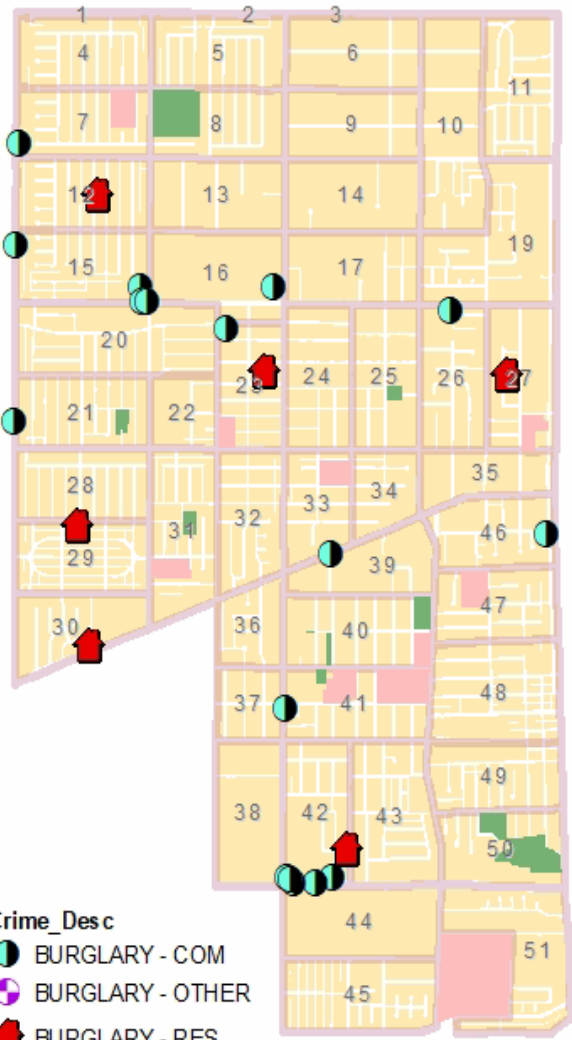

BURGLARY

11/5/24 11:15 pm	BURGLARY - COM	1700 ARTESIA BLVD
11/5/24 11:27 pm	BURGLARY - COM	1600 W ARTESIA BLVD
11/5/24 8:14 pm	BURGLARY - COM	1600 W ARTESIA BLVD
11/5/24 10:36 pm	BURGLARY - RES	2600 W 154TH ST
11/11/24 5:45 pm	BURGLARY - COM	14000 CRENSHAW BLVD
11/14/24 12:20 am	BURGLARY - COM	1600 W REDONDO BEACH BLVD
11/14/24 11:24 am	BURGLARY - COM	13400 CRENSHAW BLVD
11/15/24 3:52 am	BURGLARY - COM	1900 W 144TH ST
11/16/24 1:58 pm	BURGLARY - RES	2600 W REDONDO BEACH BLVD
11/16/24 1:45 am	BURGLARY - COM	14900 S CRENSHAW BL
11/17/24 7:41 am	BURGLARY - COM	1700 W ARTESIA BLVD
11/17/24 7:55 am	BURGLARY - COM	1700 W ARTESIA BLVD
11/17/24 10:23 am	BURGLARY - RES	13600 ARCTURUS AVE
11/19/24 3:49 am	BURGLARY - COM	2200 W ROSECRANS AVE
11/19/24 5:25 am	BURGLARY - COM	ROSECRANS AVE
11/18/24 8:57 am	BURGLARY - COM	2200 W ROSECRANS AVE
11/21/24 11:58 am	BURGLARY - COM	2200 W ROSECRANS AVE
11/20/24 5:00 am	BURGLARY - COM	1300 W ROSECRANS AVE
11/21/24 5:04 pm	BURGLARY - RES	14600 S CATALINA AVE
11/23/24 8:52 am	BURGLARY - RES	1600 W 172ND PL
11/24/24 4:33 pm	BURGLARY - RES	1800 W 146TH ST
11/24/24 2:04 pm	BURGLARY - COM	16400 S WESTERN AVE
11/30/24 5:06 pm	BURGLARY - COM	14200 S WESTERN AVE
12/2/24 9:19 pm	BURGLARY - COM	15500 S VERMONT AVE

Gardena PD - 30 Day Crime
Date: 12/3/2024 Time: 5:18:50 AM

BURGLARY - COM = COMMERCIAL
BURGLARY - RES = RESIDENTIAL