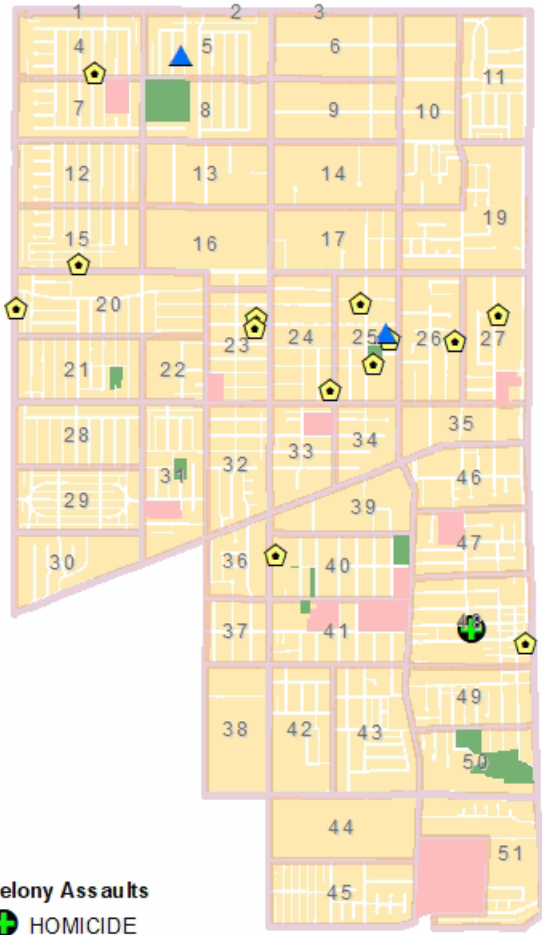

Gardena Police Department

Part-1 Crimes and Maps - 30 Day Period

Gardena Crime Accountability and Reduction Strategy

Sat March 7, 2020 through Mon April 6, 2020

Crime locations are listed as street block addresses or intersections. The crime data displayed may not be accurate or completely up to date, but efforts are made to keep the information accurate. Crime data is dynamic and not always accurate because not all crimes are reported and crime classification relies on the information provided by involved parties. The major Part-1 crime categories are listed and displayed on accompanying maps. These include robbery, burglary, auto theft, theft and various felony assaults. The Gardena Police Department has no responsibility for the accuracy of this data and accompanying map.

ASSAULTS - VIOLENT CRIMES

3/7/2020	10:18:00PM	422	ASSAULT	159000 S WESTERN AVE
3/8/2020	1:21:00AM	245(A)(1)	ASSAULT	1000 W GARDENA BLVD
3/13/2020	4:00:00PM	273.5 (A)	ASSAULT	145000 HALLDALE AVE
3/13/2020	6:00:00PM	422	ASSAULT	150000 DENKER AVE
3/13/2020	12:00:00AM	273.5 (A)	ASSAULT	147000 NORMANDIE AVE
3/15/2020	4:03:00PM	417(A)(2)	ASSAULT	147000 BUDLONG AVE
3/16/2020	12:45:00PM	245(A)(2)	ASSAULT	139000 ST
3/22/2020	2:40:00PM	273.5 (A)	ASSAULT	145000 BERENDO AVE
3/23/2020	1:10:00PM	273.5 (A)	ASSAULT	1800 W 146TH ST
3/24/2020	12:30:00PM	273.5 (A)	ASSAULT	148000 HALLDALE AVE
3/26/2020	10:00:00PM	422	ASSAULT	131000 ARCTURUS AVE
3/27/2020	8:19:00PM	187	HOMICIDE	1100 W 164TH ST
3/31/2020	6:00:00AM	246	ASSAULT	2600 ROSECRANS AVE
3/31/2020	1:40:00PM	246.3 (A)	ASSAULT	1800 W 146TH ST
4/1/2020	11:07:00AM	273.5 (A)	ASSAULT	148000 S NORMANDIE AVE
4/1/2020	3:35:00PM	664/245(A)(1)	ASSAULT	145000 CRENSHAW BLVD