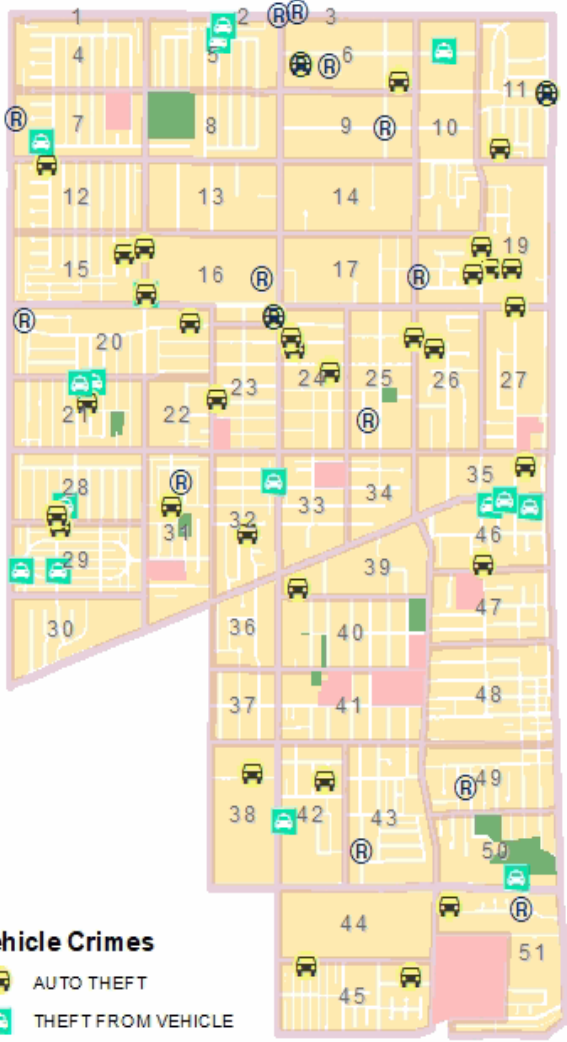

MOTOR VEHICLE CRIMES

Vehicle Crimes

- AUTO THEFT
- THEFT FROM VEHICLE
- RECOVERED STOLEN

Gardena PD - 30 Day Crime
Date: 12/3/2024 Time: 5:13:39 AM