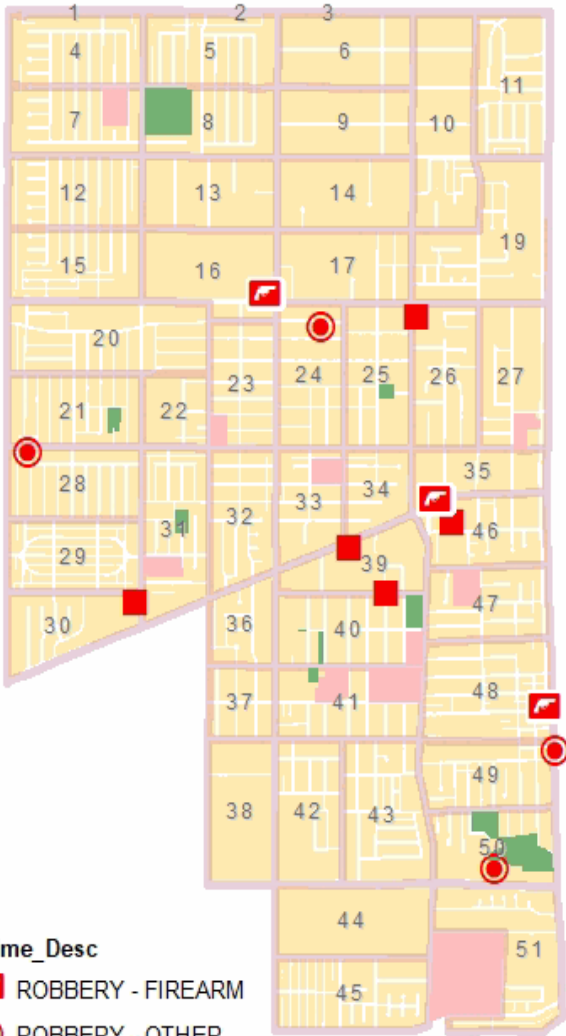

Gardena Police Department

Part-1 Crimes and Maps - 30 Day Period

Gardena Crime Accountability and Reduction Strategy

Sat March 7, 2020 through Mon April 6, 2020

Crime locations are listed as street block addresses or intersections. The crime data displayed may not be accurate or completely up to date, but efforts are made to keep the information accurate. Crime data is dynamic and not always accurate because not all crimes are reported and crime classification relies on the information provided by involved parties. The major Part-1 crime categories are listed and displayed on accompanying maps. These include robbery, burglary, auto theft, theft and various felony assaults. The Gardena Police Department has no responsibility for the accuracy of this data and accompanying map.

ROBBERY

3/11/2020	6:09:00PM	ROBBERY - OTHER	2900 MARINE AVE
3/12/2020	1:40:00AM	ROBBERY - OTHER	167000 VERMONT AVE
3/12/2020	2:36:00AM	ROBBERY - FIREARM	142000 S WESTERN AVE
3/15/2020	7:42:00PM	ROBBERY - STRONGARM	1200 W REDONDO BEACH BLVD
3/16/2020	3:20:00AM	ROBBERY - FIREARM	142000 S WESTERN AVE
3/16/2020	8:15:00AM	ROBBERY - STRONGARM	2200 W REDONDO BEACH BLVD
3/20/2020	12:48:00AM	ROBBERY - FIREARM	142000 S WESTERN AVE
3/21/2020	2:52:00AM	ROBBERY - OTHER	1600 W 144TH ST
3/21/2020	5:40:00PM	ROBBERY - FIREARM	1000 W GARDENA BLVD
3/27/2020	11:30:00AM	ROBBERY - STRONGARM	HALLDALE AVE & W 158TH ST
3/29/2020	5:43:00PM	ROBBERY - STRONGARM	1300 ROSECRANS AVE
4/1/2020	12:45:00PM	ROBBERY - STRONGARM	1600 W REDONDO BEACH BLVD
4/1/2020	5:43:00PM	ROBBERY - FIREARM	1300 W REDONDO BEACH BLVD
4/5/2020	4:03:00PM	ROBBERY - OTHER	1200 ARTESIA BLVD

Crime_Desc

- ROBBERY - FIREARM
- ROBBERY - OTHER
- ROBBERY - STRONGARM

Gardena PD - 30 Day Crime
Date: 4/6/2020 Time: 5:15:08 AM