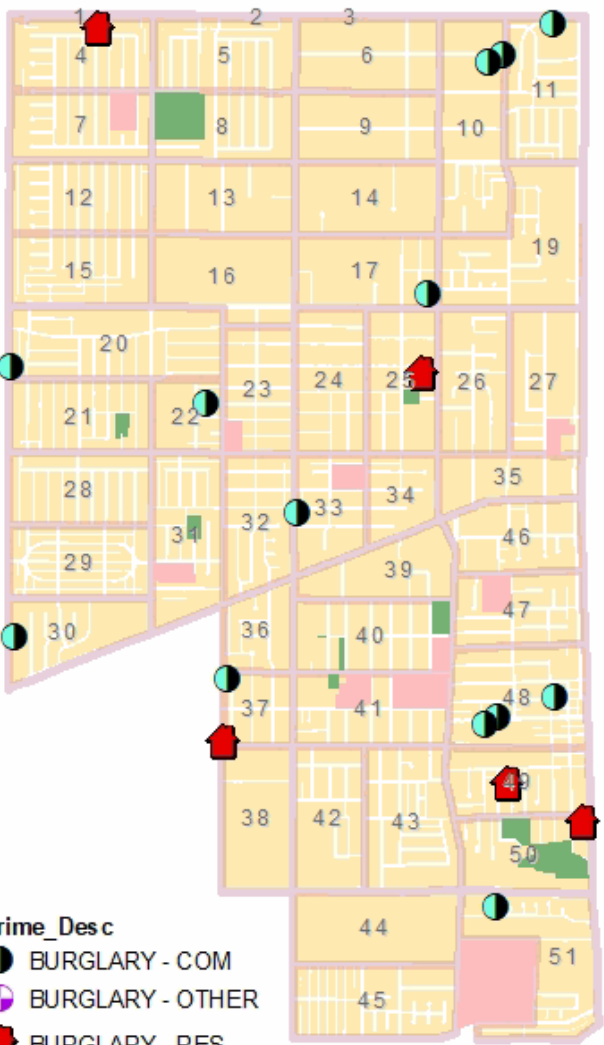

BURGLARY

3/10/2020	8:40:00AM	BURGLARY - RESIDENTIAL	1900 166TH ST
3/11/2020	11:52:00AM	BURGLARY - COMMERCIAL	1000 W EL SEGUNDO BLVD
3/16/2020	12:00:00AM	BURGLARY - COMMERCIAL	129000 HAWTHORNE BLVD
3/11/2020	5:40:00PM	BURGLARY - COMMERCIAL	1200 W GARDENA BLVD
3/12/2020	8:00:00PM	BURGLARY - COMMERCIAL	147000 GRAMERCY PL
3/16/2020	9:00:00PM	BURGLARY - RESIDENTIAL	170000 S VERMONT AVE
3/18/2020	12:50:00PM	BURGLARY - RESIDENTIAL	1400 W 146TH ST
3/19/2020	10:12:00AM	BURGLARY - COMMERCIAL	142000 NORMANDIE AVE
3/14/2020	5:00:00PM	BURGLARY - COMMERCIAL	130000 S BUDLONG AVE
3/23/2020	7:00:00PM	BURGLARY - COMMERCIAL	146000 CRENSHAW BLVD
3/24/2020	12:00:00AM	BURGLARY - COMMERCIAL	1200 W 130TH ST
3/25/2020	8:00:00PM	BURGLARY - COMMERCIAL	1900 W 162ND ST
3/28/2020	1:07:00AM	BURGLARY - COMMERCIAL	1200 W 130TH ST
3/28/2020	1:10:00AM	BURGLARY - RESIDENTIAL	2500 W EL SEGUNDO BLVD
3/23/2020	1:00:00PM	BURGLARY - COMMERCIAL	159000 CRENSHAW BLVD
4/1/2020	5:35:00AM	BURGLARY - COMMERCIAL	154000 S WESTERN AVE
4/1/2020	3:26:00PM	BURGLARY - RESIDENTIAL	168000 S RAYMOND AVE
4/2/2020	10:00:00AM	BURGLARY - COMMERCIAL	1300 ARTESIA BLVD
4/4/2020	7:05:00AM	BURGLARY - COMMERCIAL	1000 W 164TH ST

Gardena PD - 30 Day Crime
Date: 4/6/2020 Time: 5:18:08 AM