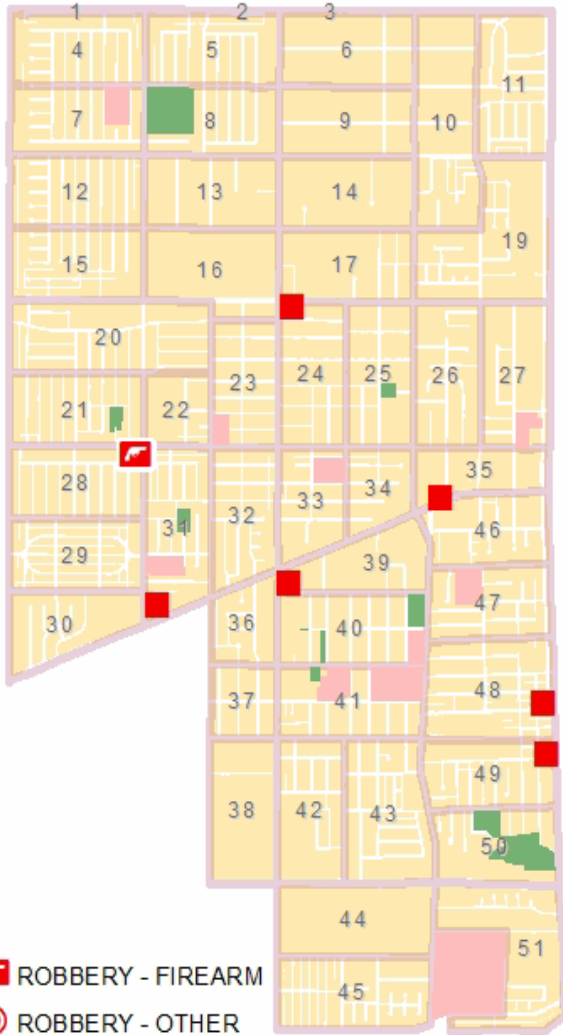

Gardena Police Department

Part-1 Crimes and Maps - 30 Day Period

Gardena Crime Accountability and Reduction Strategy

Sun November 3, 2024 through Tue December 3, 2024

Crime locations are listed as street block addresses or intersections. The crime data displayed may not be accurate or completely up to date, but efforts are made to keep the information accurate. Crime data is dynamic and not always accurate because not all crimes are reported and crime classification relies on the information provided by involved parties. The major Part-1 crime categories are listed and displayed on accompanying maps. These include robbery, burglary, auto theft, theft and various felony assaults. The Gardena Police Department has no responsibility for the accuracy of this data and accompanying map.

ROBBERY

11/5/24	5:59 pm	ROBBERY - STRONGARM	1300 W REDONDO BEACH BLVD
11/9/24	4:42 pm	ROBBERY - KNIFE	1900 W REDONDO BEACH BLVD
11/10/24	2:04 am	ROBBERY - FIREARM	2200 MARINE AVE
11/15/24	12:41 pm	ROBBERY - STRONGARM	15700 S WESTERN AVE
11/24/24	11:33 pm	ROBBERY - STRONGARM	2100 W REDONDO BEACH BLVD
11/26/24	3:08 pm	ROBBERY - STRONGARM	1000 W GARDENA BLVD
11/28/24	1:30 pm	ROBBERY - KNIFE	1700 W ROSECRANS AVE
11/30/24	3:10 am	ROBBERY - STRONGARM	16700 S VERMONT AVE
11/30/24	11:44 pm	ROBBERY - KNIFE	16700 S VERMONT AVE
12/2/24	3:38 am	ROBBERY - STRONGARM	1700 W ROSECRANS AVE