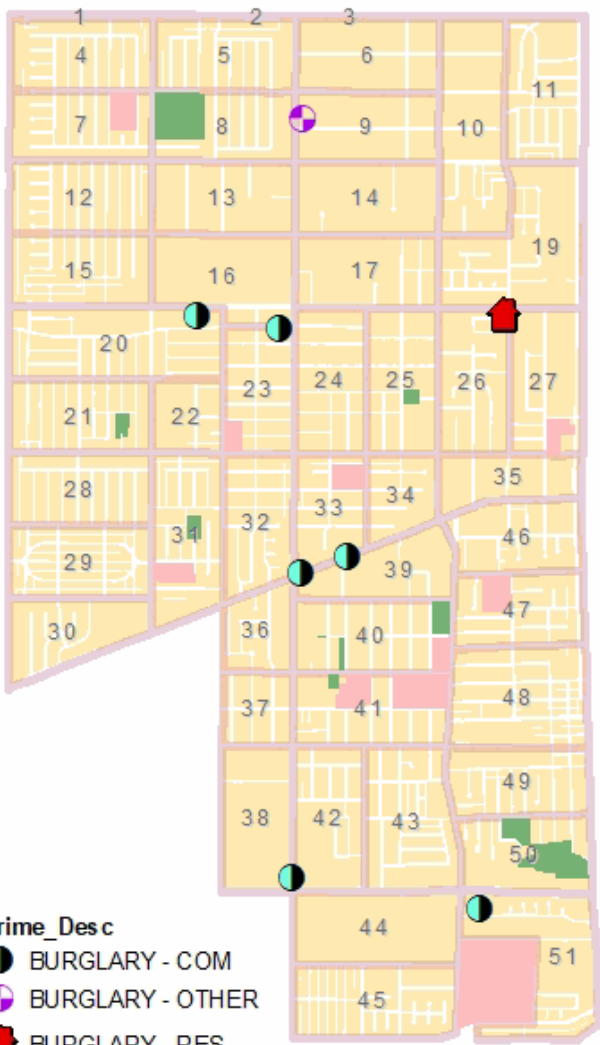

Gardena Police Department

Part-1 Crimes and Maps - 30 Day Period

Gardena Crime Accountability and Reduction Strategy

Wed April 7, 2021 through Fri May 7, 2021

Crime locations are listed as street block addresses or intersections. The crime data displayed may not be accurate or completely up to date, but efforts are made to keep the information accurate. Crime data is dynamic and not always accurate because not all crimes are reported and crime classification relies on the information provided by involved parties. The major Part-1 crime categories are listed and displayed on accompanying maps. These include robbery, burglary, auto theft, theft and various felony assaults. The Gardena Police Department has no responsibility for the accuracy of this data and accompanying map.

ROBBERY

4/8/2021 1:00:00AM	ROBBERY - FIREARM	
4/10/2021 11:30:00AM	ROBBERY - STRONGARM	149000 S WESTERN AVE
4/13/2021 1:00:00PM	ROBBERY - STRONGARM	1000 W GARDENA BLVD
4/17/2021 3:30:00AM	ROBBERY - STRONGARM	S VERMONT AVE & W REDONDO BEACH B
4/14/2021 9:30:00AM	ROBBERY - FIREARM	145000 S WESTERN AVE
4/29/2021 2:30:00PM	ROBBERY - KNIFE	138000 S NORMANDIE AVE
5/3/2021 11:59:00AM	ROBBERY - STRONGARM	1700 W ARTESIA BLVD
5/5/2021 6:15:00PM	ROBBERY - KNIFE	1300 W REDONDO BEACH BLVD

Crime_Desc

- ROBBERY - FIREARM
- ROBBERY - OTHER
- ROBBERY - STRONGARM

Gardena PD - 30 Day Crime
Date: 5/7/2021 Time: 5:15:53 AM

BURGLARY

4/9/2021	2:32:00PM	BURGLARY - COMMERCIAL	1300 ARTESIA BLVD
4/12/2021	8:43:00PM	BURGLARY - RESIDENTIAL	1200 W 144TH ST
4/18/2021	6:16:00AM	BURGLARY - COMMERCIAL	1600 W REDONDO BEACH BLVD
4/18/2021	2:00:00PM	BURGLARY - COMMERCIAL	2000 W ROSECRANS AVE
4/26/2021	7:45:00PM	BURGLARY - COMMERCIAL	1800 W 144TH ST
4/28/2021	11:08:00PM	BURGLARY - COMMERCIAL	173000 S WESTERN AV
4/30/2021	10:30:00PM	BURGLARY - COMMERCIAL	1700 W REDONDO BEACH BLVD