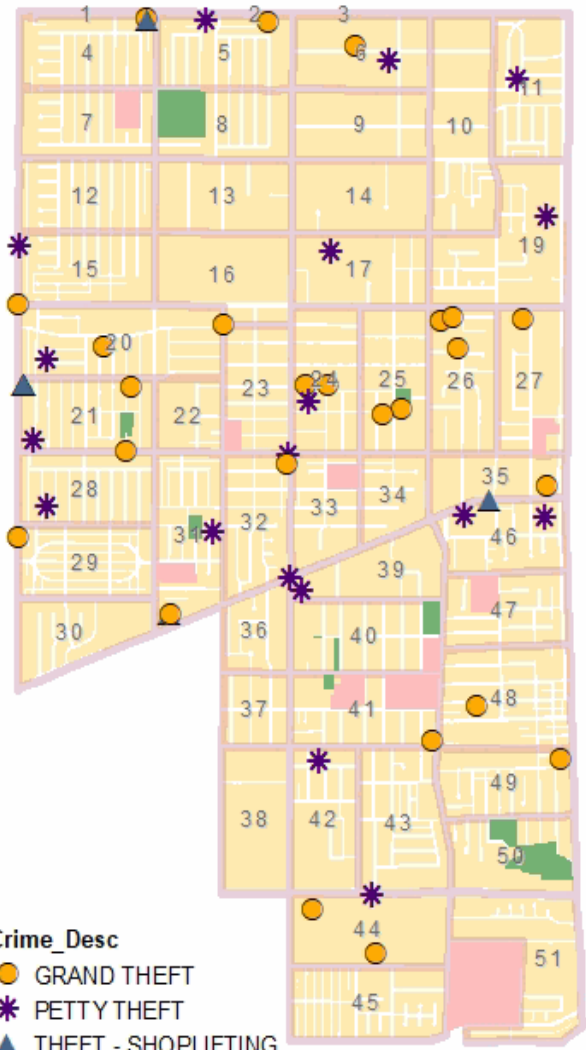

ASSAULTS - VIOLENT CRIMES

4/7/2021	6:33:00AM	273.5(F)(1)	ASSAULT	1000 W EL SEGUNDO BLVD
4/12/2021	11:00:00AM	243(D)	ASSAULT	2700 W 141ST PL
4/14/2021	4:55:00PM	245(A)(2)	ASSAULT	1500 W 135TH ST
4/16/2021	9:00:00PM	245(B)	ASSAULT	1200 W 144TH PL
4/30/2021	9:20:00AM	664/187(A) KNIF	ASSAULT	147000 S BUDLONG AVE
5/2/2021	11:46:00PM	245(B)	ASSAULT	1800 W 166TH ST
5/6/2021	10:20:00PM	246	ASSAULT	165000 BRIGHTON AVE

Felony Assaults

-  HOMICIDE
-  SEXUAL ASSAULT
-  ASSAULT

Gardena PD - 30 Day Crime
 Date: 5/7/2021 Time: 5:23:50 AM

THEFT / LARCENY

- Crime_Desc**
- GRAND THEFT
 - * PETTY THEFT
 - ▲ THEFT - SHOPLIFTING
 - parks
 - schools

Gardena PD - 30 Day Crime
 Date: 5/7/2021 Time: 4:40:34 AM

4/7/2021 7:00:00AM	GRAND THEFT	MARINE AVE & NADER PL
4/13/2021 9:38:00AM	THEFT - SHOPLIFTING	147000 CRENSHAW BLVD
4/13/2021 11:28:00AM	THEFT - SHOPLIFTING	147000 CRENSHAW BLVD
4/16/2021 5:30:00PM	THEFT - SHOPLIFTING	147000 CRENSHAW BLVD
4/17/2021 5:30:00PM	GRAND THEFT	147000 S RAYMOND AVE
4/20/2021 10:13:00AM	THEFT - SHOPLIFTING	147000 CRENSHAW BLVD
4/25/2021 4:30:00AM	GRAND THEFT	149000 S KINGSLEY DR
4/25/2021 11:40:00AM	THEFT - SHOPLIFTING	147000 CRENSHAW BLVD
4/27/2021 9:11:00AM	THEFT - SHOPLIFTING	147000 CRENSHAW BLVD
4/30/2021 10:24:00AM	THEFT - SHOPLIFTING	1200 W REDONDO BEACH BLVD
4/7/2021 5:40:00PM	PETTY THEFT	154000 WILTON PL
4/10/2021 12:06:00PM	PETTY THEFT	1700 W 147TH ST
4/16/2021 2:00:00PM	PETTY THEFT	1500 W 130TH ST
4/20/2021 8:40:00AM	GRAND THEFT	1700 W 147TH ST
4/19/2021 4:05:00PM	PETTY THEFT	1600 W 139TH ST
4/18/2021 1:00:00PM	PETTY THEFT	1200 W REDONDO BEACH BLVD
5/1/2021 6:50:00PM	PETTY THEFT	1500 W ARTESIA BLVD
5/1/2021 6:45:00AM	PETTY THEFT	131000 S BERENDO AVE
5/3/2021 11:00:00PM	PETTY THEFT	153000 CHANERA AVE