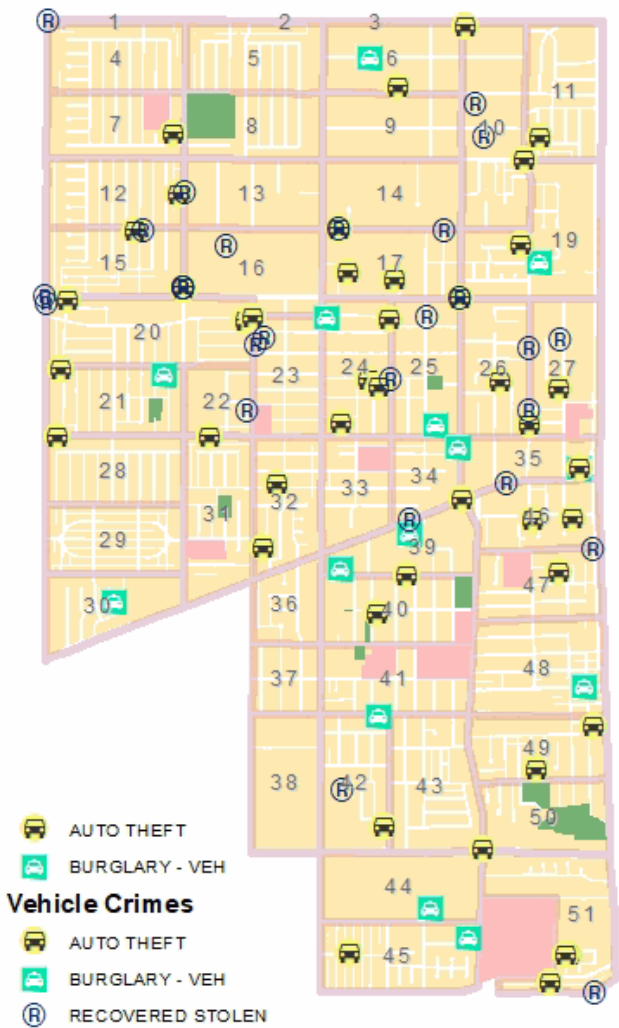

VEHICLE CRIMES -Vehicle Theft (GTA) and Vehicle Burglary

Gardena PD - 30 Day Crime
Date: 5/7/2021 Time: 5:13:41 AM

4/8/2021 5:00:00PM	AUTO THEFT	2000 W 144TH ST
4/10/2021 6:00:00PM	BURGLARY - VEH	1500 W REDONDO BEACH BLVD
4/11/2021 4:00:00AM	AUTO THEFT	1400 W 178TH ST
4/11/2021 1:00:00PM	AUTO THEFT	1600 W 147TH ST
4/11/2021 10:00:00PM	BURGLARY - VEH	140000 S BUDLONG AVE
4/10/2021 11:00:00AM	AUTO THEFT	148000 S BERENDO AVE
4/13/2021 9:32:00AM	AUTO THEFT	W 158TH ST & MERIT PARK DR
4/13/2021 6:00:00PM	AUTO THEFT	148000 LA SALLE AVE
4/15/2021 12:10:00AM	AUTO THEFT	134000 SPINNING AVE
4/15/2021 12:00:00AM	AUTO THEFT	133000 S WESTERN AVE
4/14/2021 6:00:00PM	AUTO THEFT	1700 W 150TH ST
4/15/2021 11:08:00PM	AUTO THEFT	155000 S SPINNING AV
4/15/2021 9:00:00PM	AUTO THEFT	1100 RUMBOLD ST
4/15/2021 8:30:00PM	AUTO THEFT	173000 S DENKER AVE
4/16/2021 10:00:00AM	AUTO THEFT	1100 W 182ND ST
4/17/2021 5:29:00PM	AUTO THEFT	1500 W 132ND ST
4/17/2021 5:30:00PM	AUTO THEFT	147000 S RAYMOND AVE
4/18/2021 7:09:00AM	AUTO THEFT	1900 W 154TH ST
4/17/2021 6:30:00PM	AUTO THEFT	144000 GRAMERCY PL
4/18/2021 10:30:00AM	AUTO THEFT	1100 RUMBOLD ST
4/18/2021 9:00:00PM	AUTO THEFT	141000 S KINGSLEY DR
4/19/2021 2:09:00PM	AUTO THEFT	151000 ATKINSON AVE
4/20/2021 9:45:00PM	AUTO THEFT	143000 WADKINS AVE
4/20/2021 2:43:00PM	AUTO THEFT	1600 W 144TH ST
4/22/2021 9:03:00AM	AUTO THEFT	1700 W 139TH ST
4/22/2021 11:43:00AM	AUTO THEFT	134000 S CATALINA AVE
4/22/2021 2:54:00PM	BURGLARY - VEH	1000 W GARDENA BLVD
4/22/2021 4:00:00PM	BURGLARY - VEH	1400 W 179TH ST
4/22/2021 3:30:00PM	AUTO THEFT	1700 W ROSECRANS AVE
4/24/2021 3:30:00PM	AUTO THEFT	1300 W ARTESIA BLVD
4/24/2021 8:00:00AM	AUTO THEFT	1000 W REDONDO BEACH BLVD
4/24/2021 9:00:00AM	AUTO THEFT	140000 S BUDLONG AVE
4/25/2021 6:20:00AM	AUTO THEFT	147000 WADKINS AVE
4/25/2021 8:05:00AM	AUTO THEFT	2100 MARINE AVE
4/25/2021 9:00:00PM	AUTO THEFT	147000 WADKINS AVE
4/24/2021 6:30:00PM	AUTO THEFT	1200 W 150TH ST
4/27/2021 2:00:00AM	AUTO THEFT	169000 S RAYMOND AVE
4/27/2021 10:30:00PM	AUTO THEFT	1300 W EL SEGUNDO BLVD
4/28/2021 8:44:00AM	AUTO THEFT	S NORMANDIE AV & W ROSECRANS AV
4/26/2021 10:20:00AM	AUTO THEFT	1100 W 158TH ST
4/28/2021 3:00:00AM	AUTO THEFT	136000 VAN NESS AVE
4/27/2021 9:00:00PM	AUTO THEFT	160000 LA SALLE AVE
4/28/2021 9:00:00PM	AUTO THEFT	155000 S BUDLONG PL
4/30/2021 8:44:00AM	AUTO THEFT	156000 RUTHELEN ST
4/29/2021 8:10:00PM	AUTO THEFT	155000 S NEW HAMPSHIRE AVE
4/30/2021 7:00:00PM	AUTO THEFT	139000 PURCHE AVE
5/1/2021 11:00:00PM	AUTO THEFT	S NORMANDIE AVE & W REDONDO BEA
5/2/2021 4:33:00PM	AUTO THEFT	1000 W 167TH ST
5/3/2021 4:09:00AM	BURGLARY - VEH	1700 W 158TH ST
5/1/2021 2:00:00PM	BURGLARY - VEH	1600 W 130TH ST
4/30/2021 6:00:00AM	AUTO THEFT	142000 S VAN NESS AV
5/5/2021 12:00:00AM	AUTO THEFT	142000 VAN NESS AVE
5/6/2021 7:43:00AM	AUTO THEFT	1000 W REDONDO BEACH BLVD