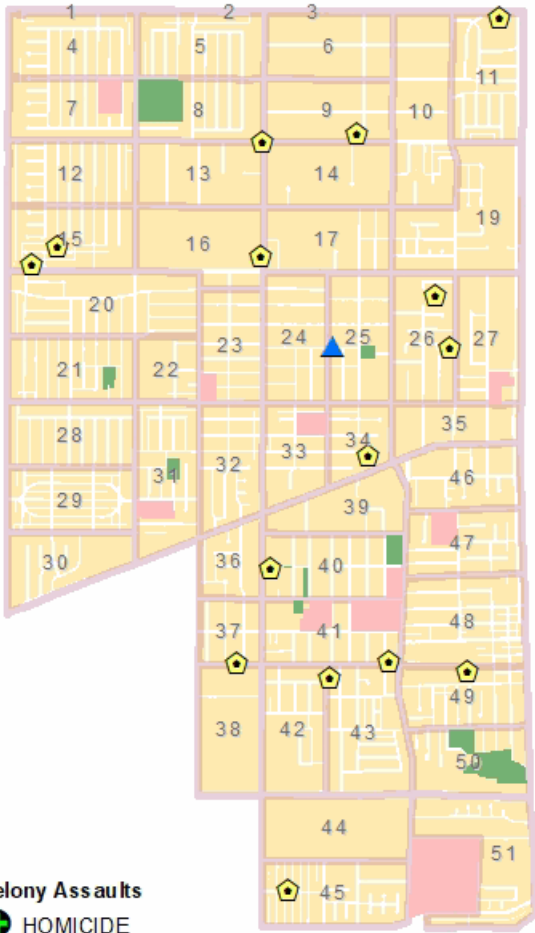

Gardena Police Department

Part-1 Crimes and Maps - 30 Day Period

Gardena Crime Accountability and Reduction Strategy

Wed April 7, 2021 through Fri May 7, 2021

Crime locations are listed as street block addresses or intersections. The crime data displayed may not be accurate or completely up to date, but efforts are made to keep the information accurate. Crime data is dynamic and not always accurate because not all crimes are reported and crime classification relies on the information provided by involved parties. The major Part-1 crime categories are listed and displayed on accompanying maps. These include robbery, burglary, auto theft, theft and various felony assaults. The Gardena Police Department has no responsibility for the accuracy of this data and accompanying map.

ASSAULTS - VIOLENT CRIMES

4/7/2021	6:33:00AM	273.5(F)(1)	ASSAULT	1000 W EL SEGUNDO BLVD
4/12/2021	11:00:00AM	243(D)	ASSAULT	2700 W 141ST PL
4/14/2021	4:55:00PM	245(A)(2)	ASSAULT	1500 W 135TH ST
4/16/2021	9:00:00PM	245(B)	ASSAULT	1200 W 144TH PL
4/30/2021	9:20:00AM	664/187(A) KNIF	ASSAULT	147000 S BUDLONG AVE
5/2/2021	11:46:00PM	245(B)	ASSAULT	1800 W 166TH ST
5/6/2021	10:20:00PM	246	ASSAULT	165000 BRIGHTON AVE