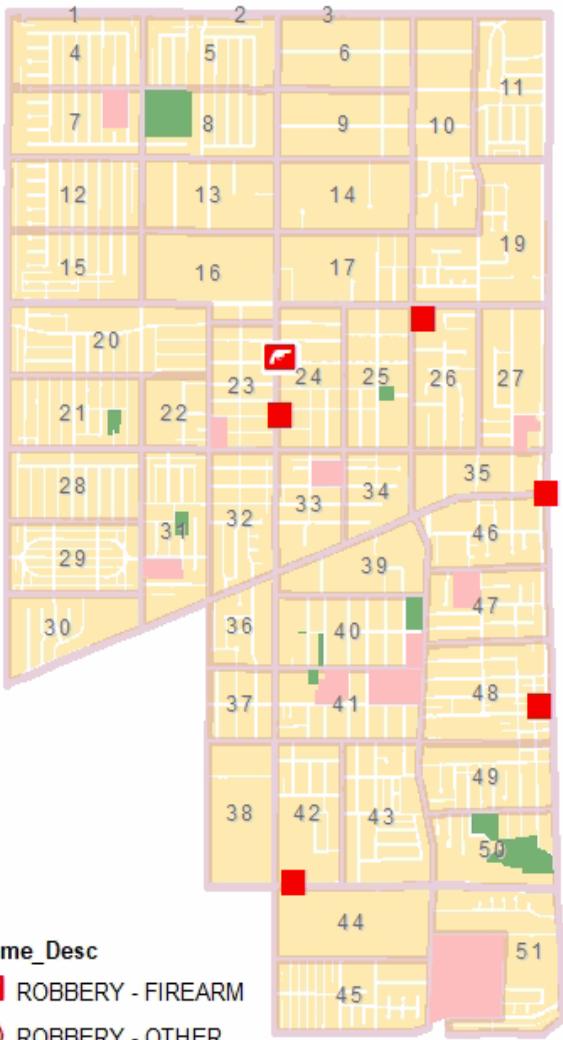

Gardena Police Department

Part-1 Crimes and Maps - 30 Day Period

Gardena Crime Accountability and Reduction Strategy

Wed April 7, 2021 through Fri May 7, 2021

Crime locations are listed as street block addresses or intersections. The crime data displayed may not be accurate or completely up to date, but efforts are made to keep the information accurate. Crime data is dynamic and not always accurate because not all crimes are reported and crime classification relies on the information provided by involved parties. The major Part-1 crime categories are listed and displayed on accompanying maps. These include robbery, burglary, auto theft, theft and various felony assaults. The Gardena Police Department has no responsibility for the accuracy of this data and accompanying map.

ROBBERY

4/8/2021 1:00:00AM	ROBBERY - FIREARM	
4/10/2021 11:30:00AM	ROBBERY - STRONGARM	149000 S WESTERN AVE
4/13/2021 1:00:00PM	ROBBERY - STRONGARM	1000 W GARDENA BLVD
4/17/2021 3:30:00AM	ROBBERY - STRONGARM	S VERMONT AVE & W REDONDO BEACH B
4/14/2021 9:30:00AM	ROBBERY - FIREARM	145000 S WESTERN AVE
4/29/2021 2:30:00PM	ROBBERY - KNIFE	138000 S NORMANDIE AVE
5/3/2021 11:59:00AM	ROBBERY - STRONGARM	1700 W ARTESIA BLVD
5/5/2021 6:15:00PM	ROBBERY - KNIFE	1300 W REDONDO BEACH BLVD